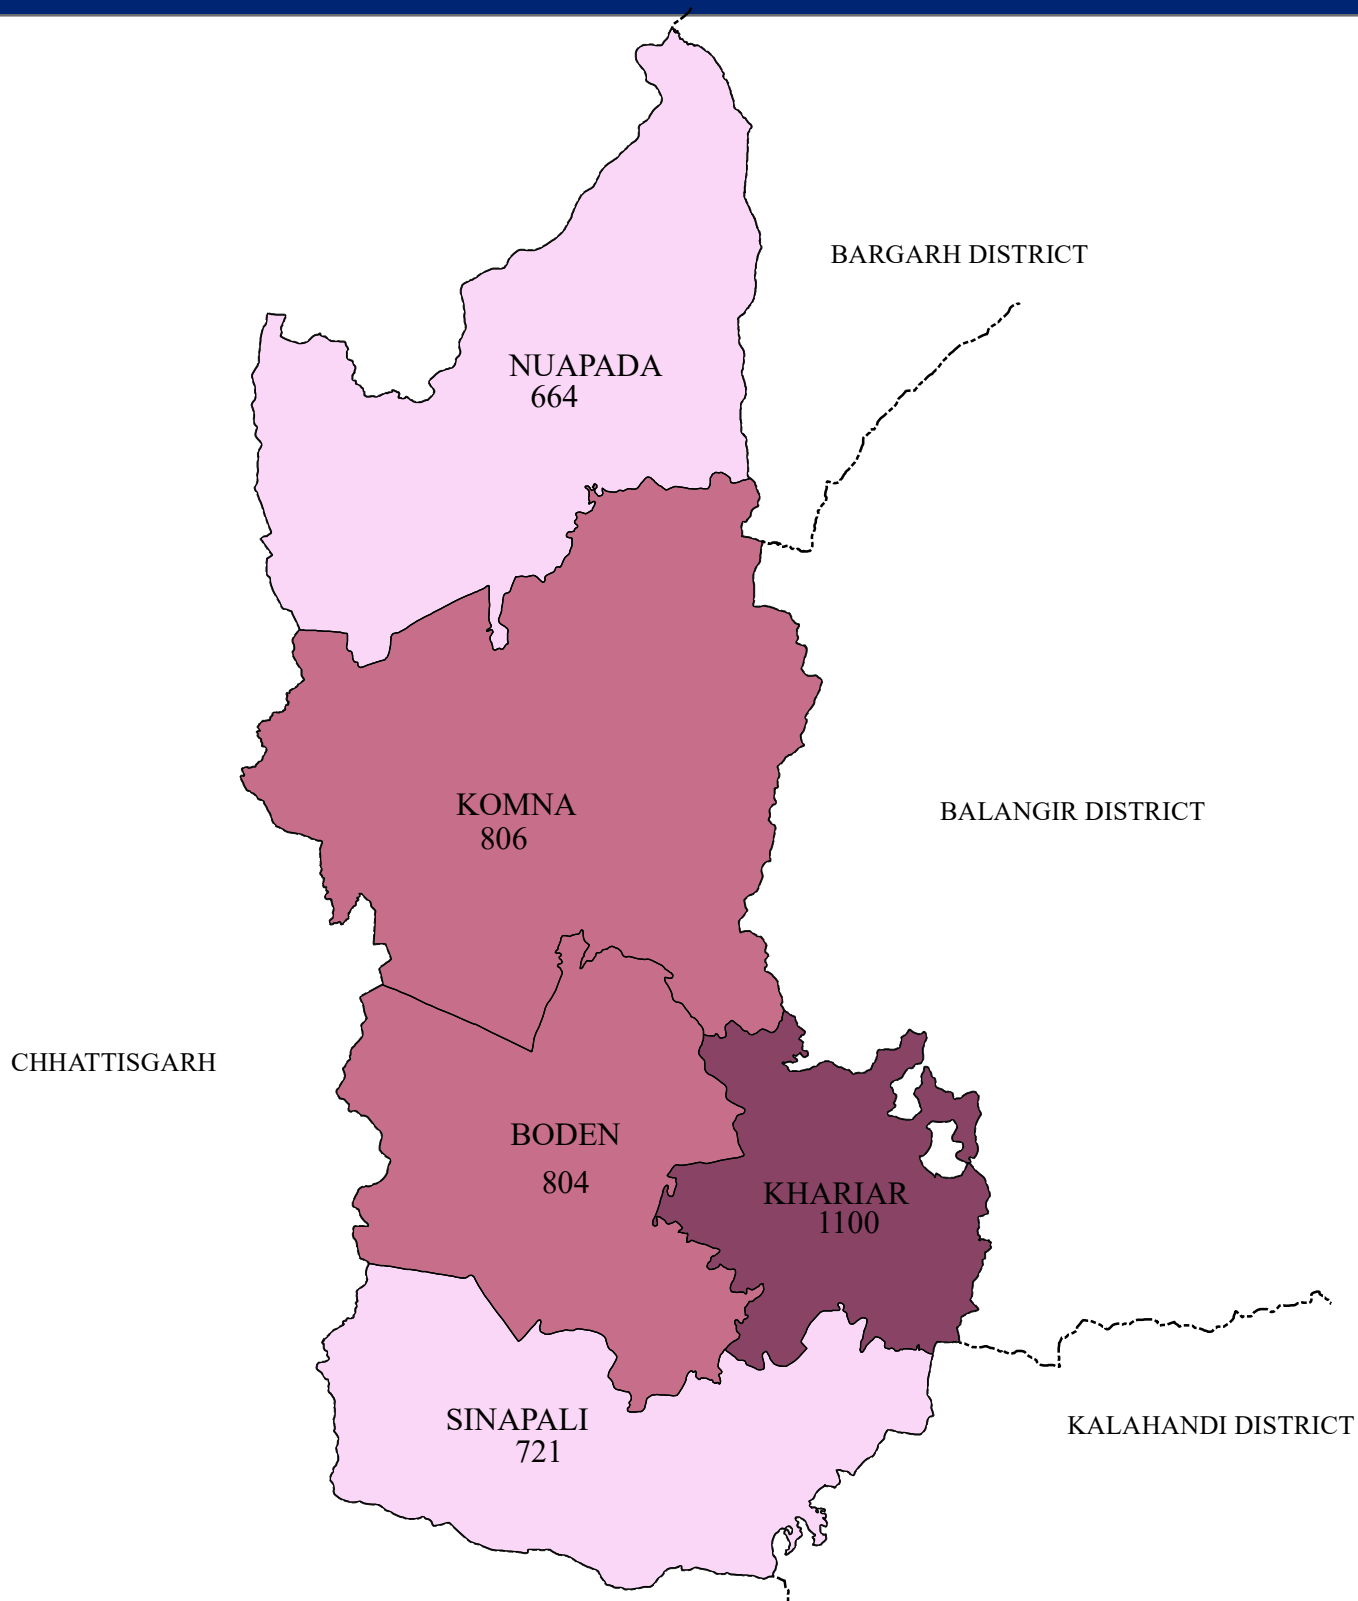

MAIN WORKERS (Household Industry)

DISTRICT: NUAPADA

LEGEND

MAIN WORKERS (Household Industry)

- 664 - 750 (LOW)
- 751 - 850 (MEDIUM)
- 851 - 1100 (HIGH)

- DISTRICT BOUNDARY
- BLOCK BOUNDARY

Source : Census - 2011

INDEX

0 5 10 20 Kilometers