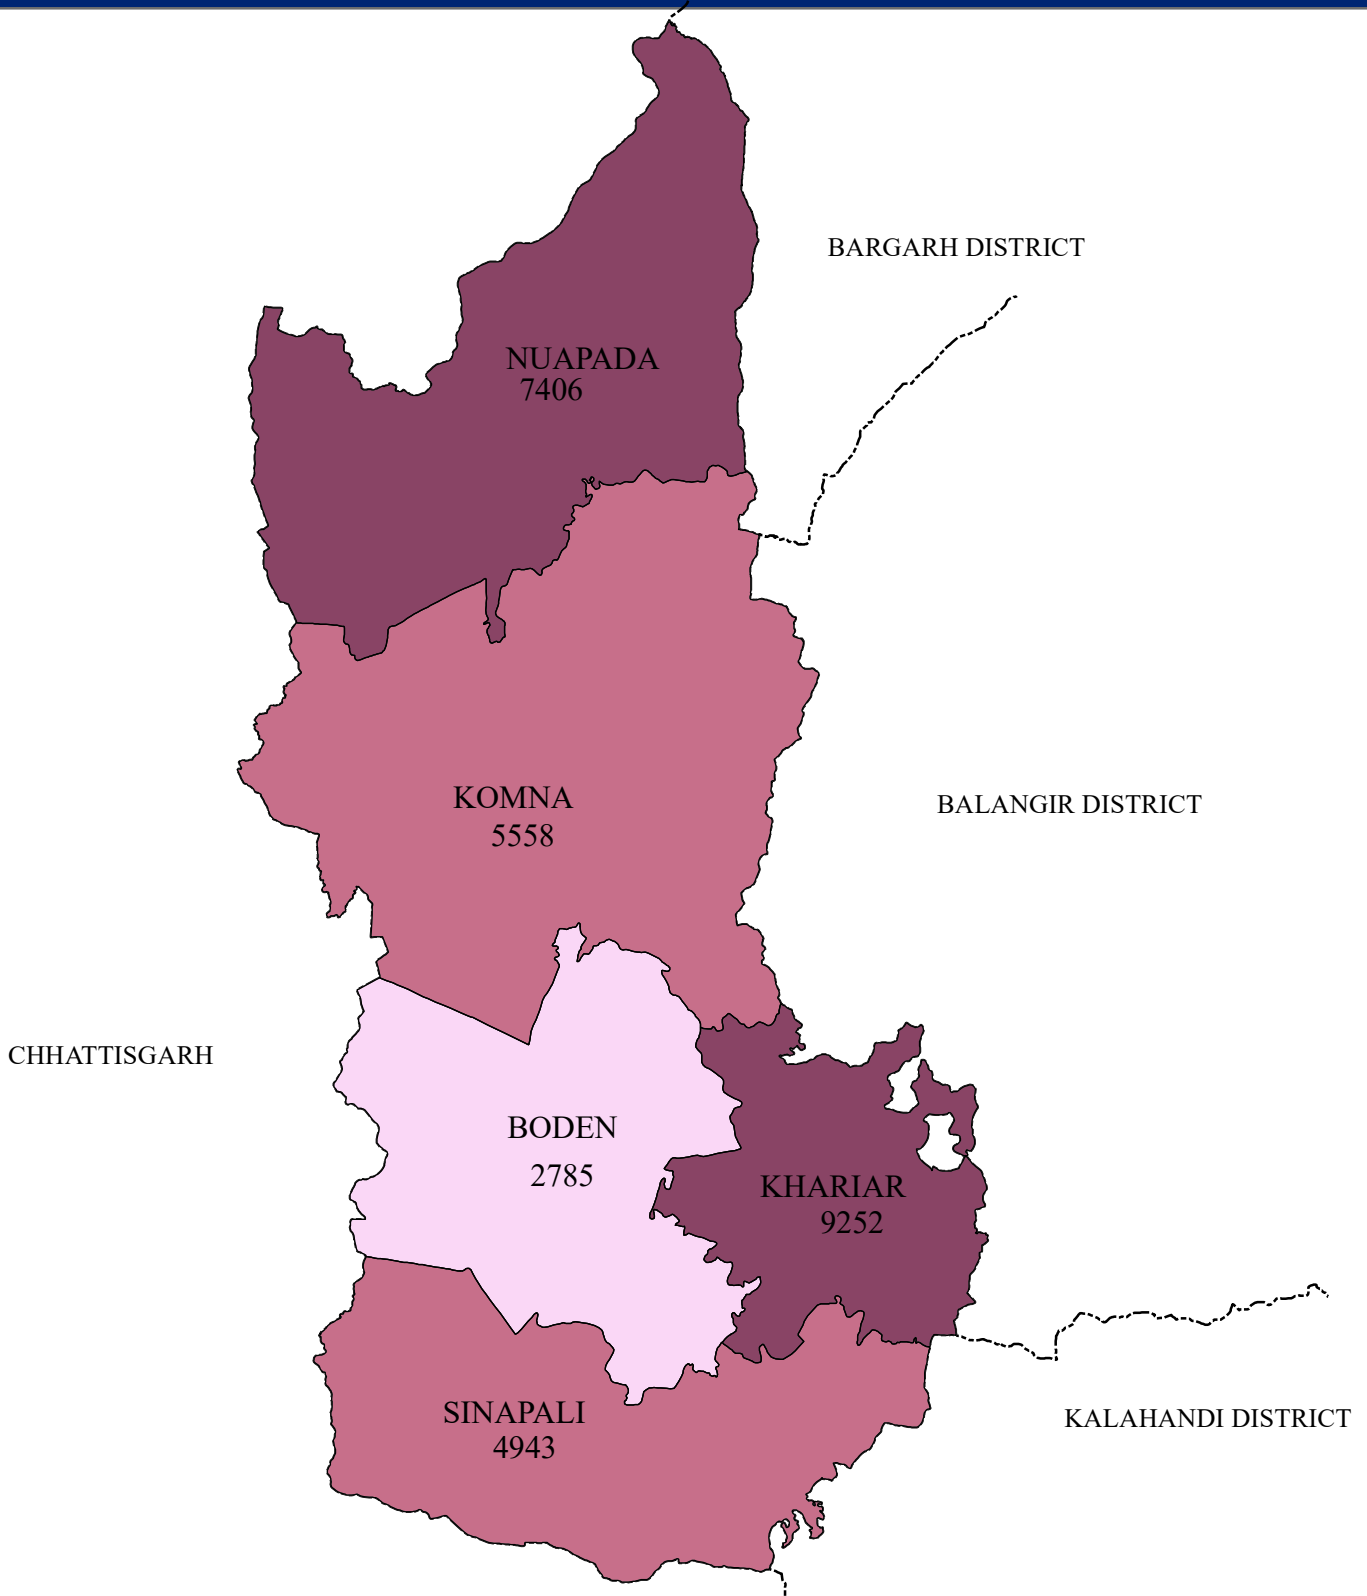

MAIN WORKERS (Other) DISTRICT: NUAPADA

LEGEND
MAIN WORKERS(Other)

- 2785 - 2880 (LOW)
- 2881 - 5650 (MEDIUM)
- 5651 - 9252 (HIGH)
- DISTRICT BOUNDARY
- BLOCK BOUNDARY

Source : Census - 2011

0 5 10 20 Kilometers

NIC NATIONAL INFORMATICS CENTRE