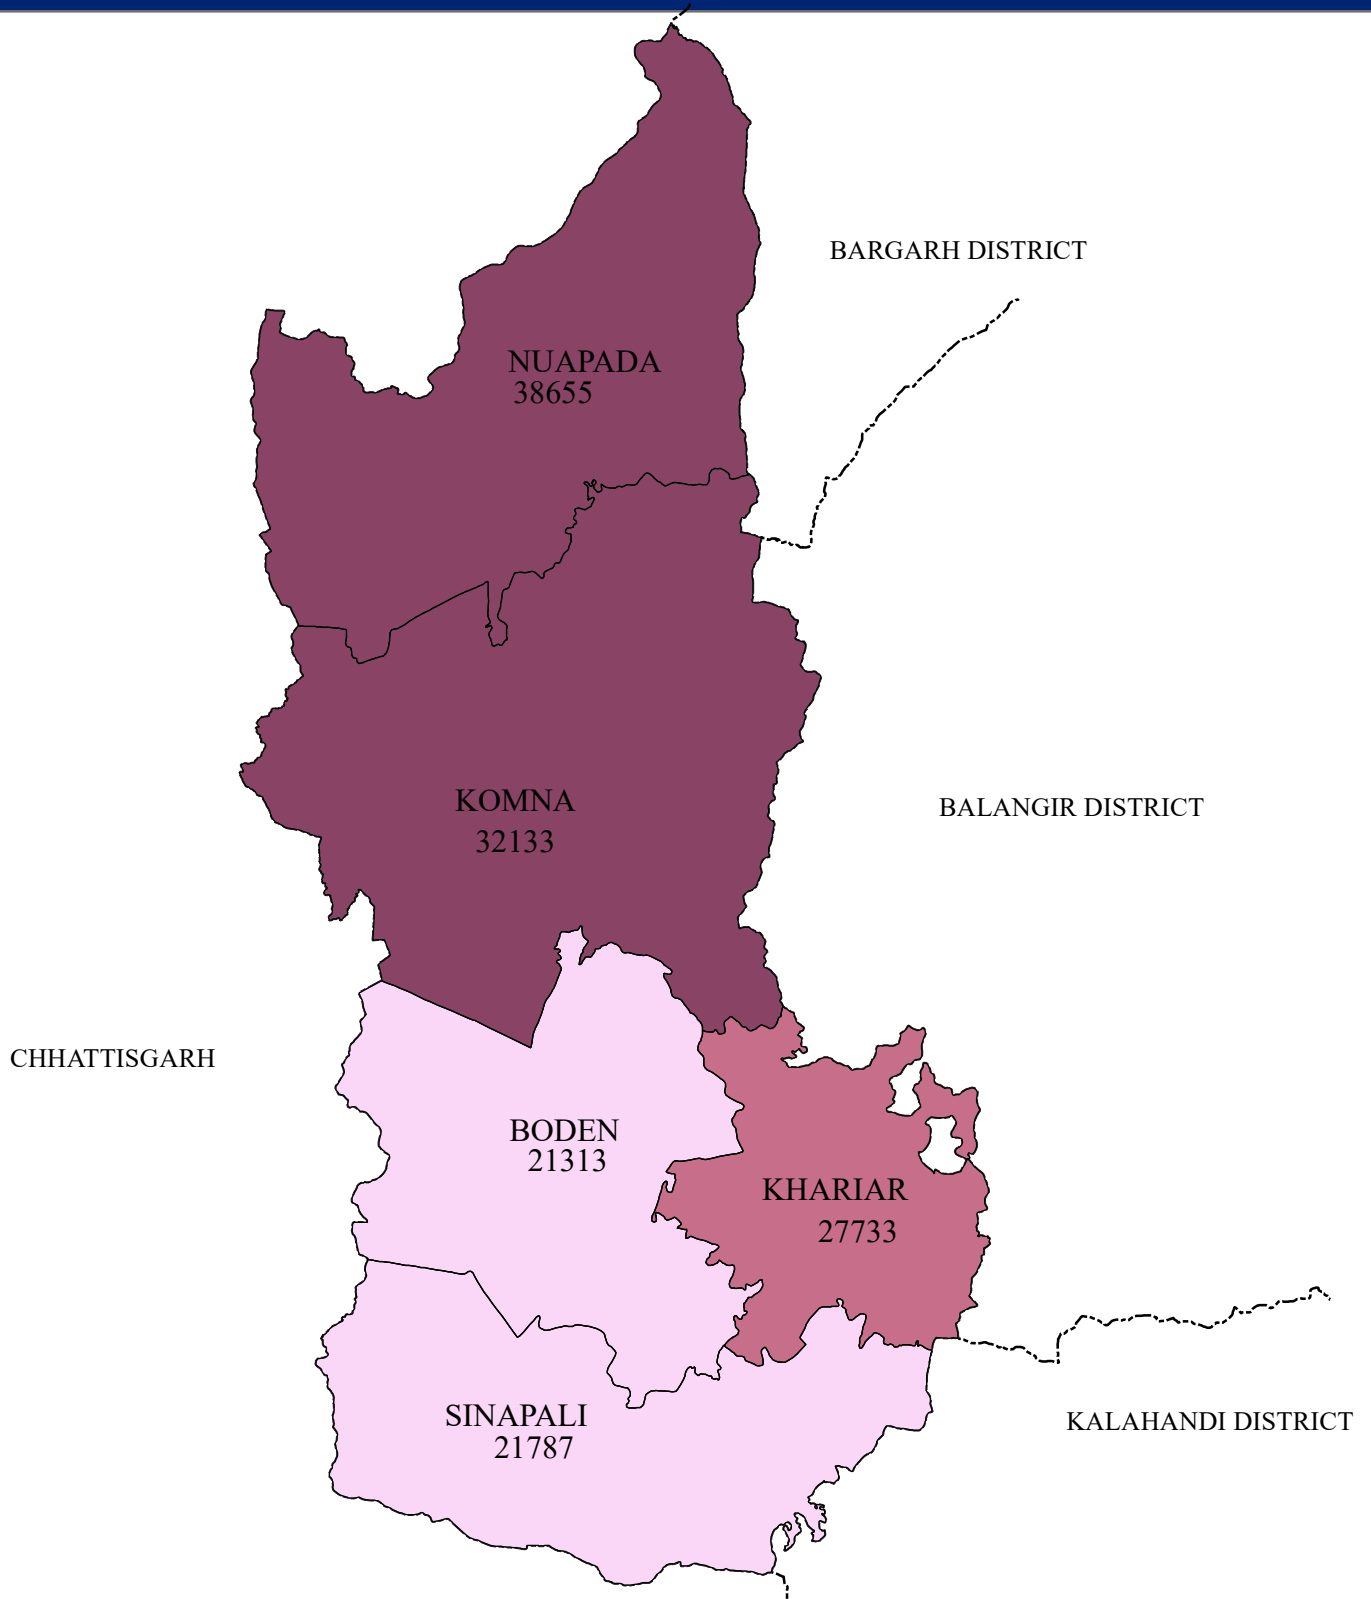

# MAIN WORKERS DISTRICT: NUAPADA

## LEGEND

MAIN WORKERS

- 21313 - 21790 (LOW)
- 21791 - 32130 (MEDIUM)
- 32131 - 38655 (HIGH)
- DISTRICT BOUNDARY
- BLOCK BOUNDARY

Source : Census - 2011

## INDEX

0 5 10 20 Kilometers