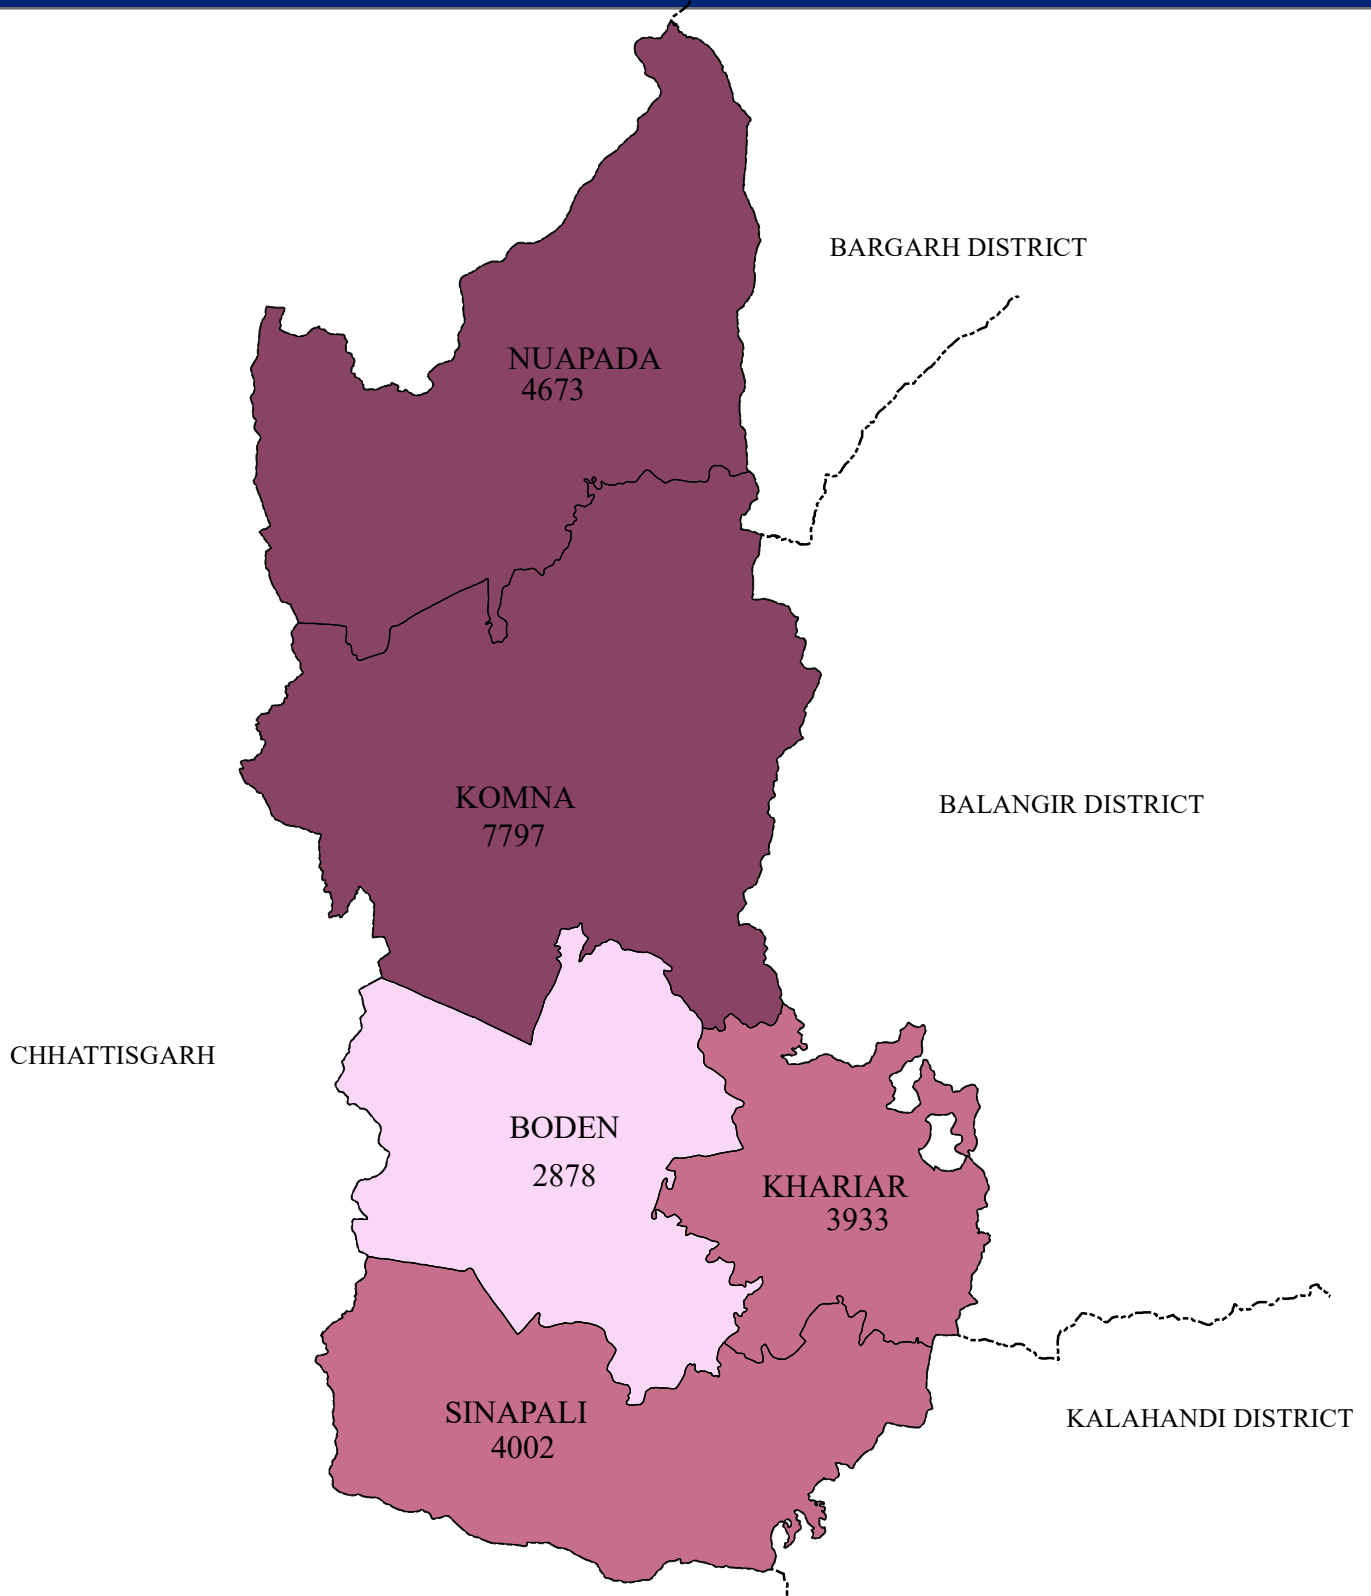

# ***MARGINAL WORKERS (cultivators)***

## ***DISTRICT: NUAPADA***

### **LEGEND**

MARGINAL WORKERS(cultivators)

- 2878 - 2950 (LOW)
- 2951 - 4670 (MEDIUM)
- 4671 - 7797 (HIGH)
- DISTRICT BOUNDARY
- BLOCK BOUNDARY

Source : Census - 2011

### **INDEX**

0 5 10 20 Kilometers