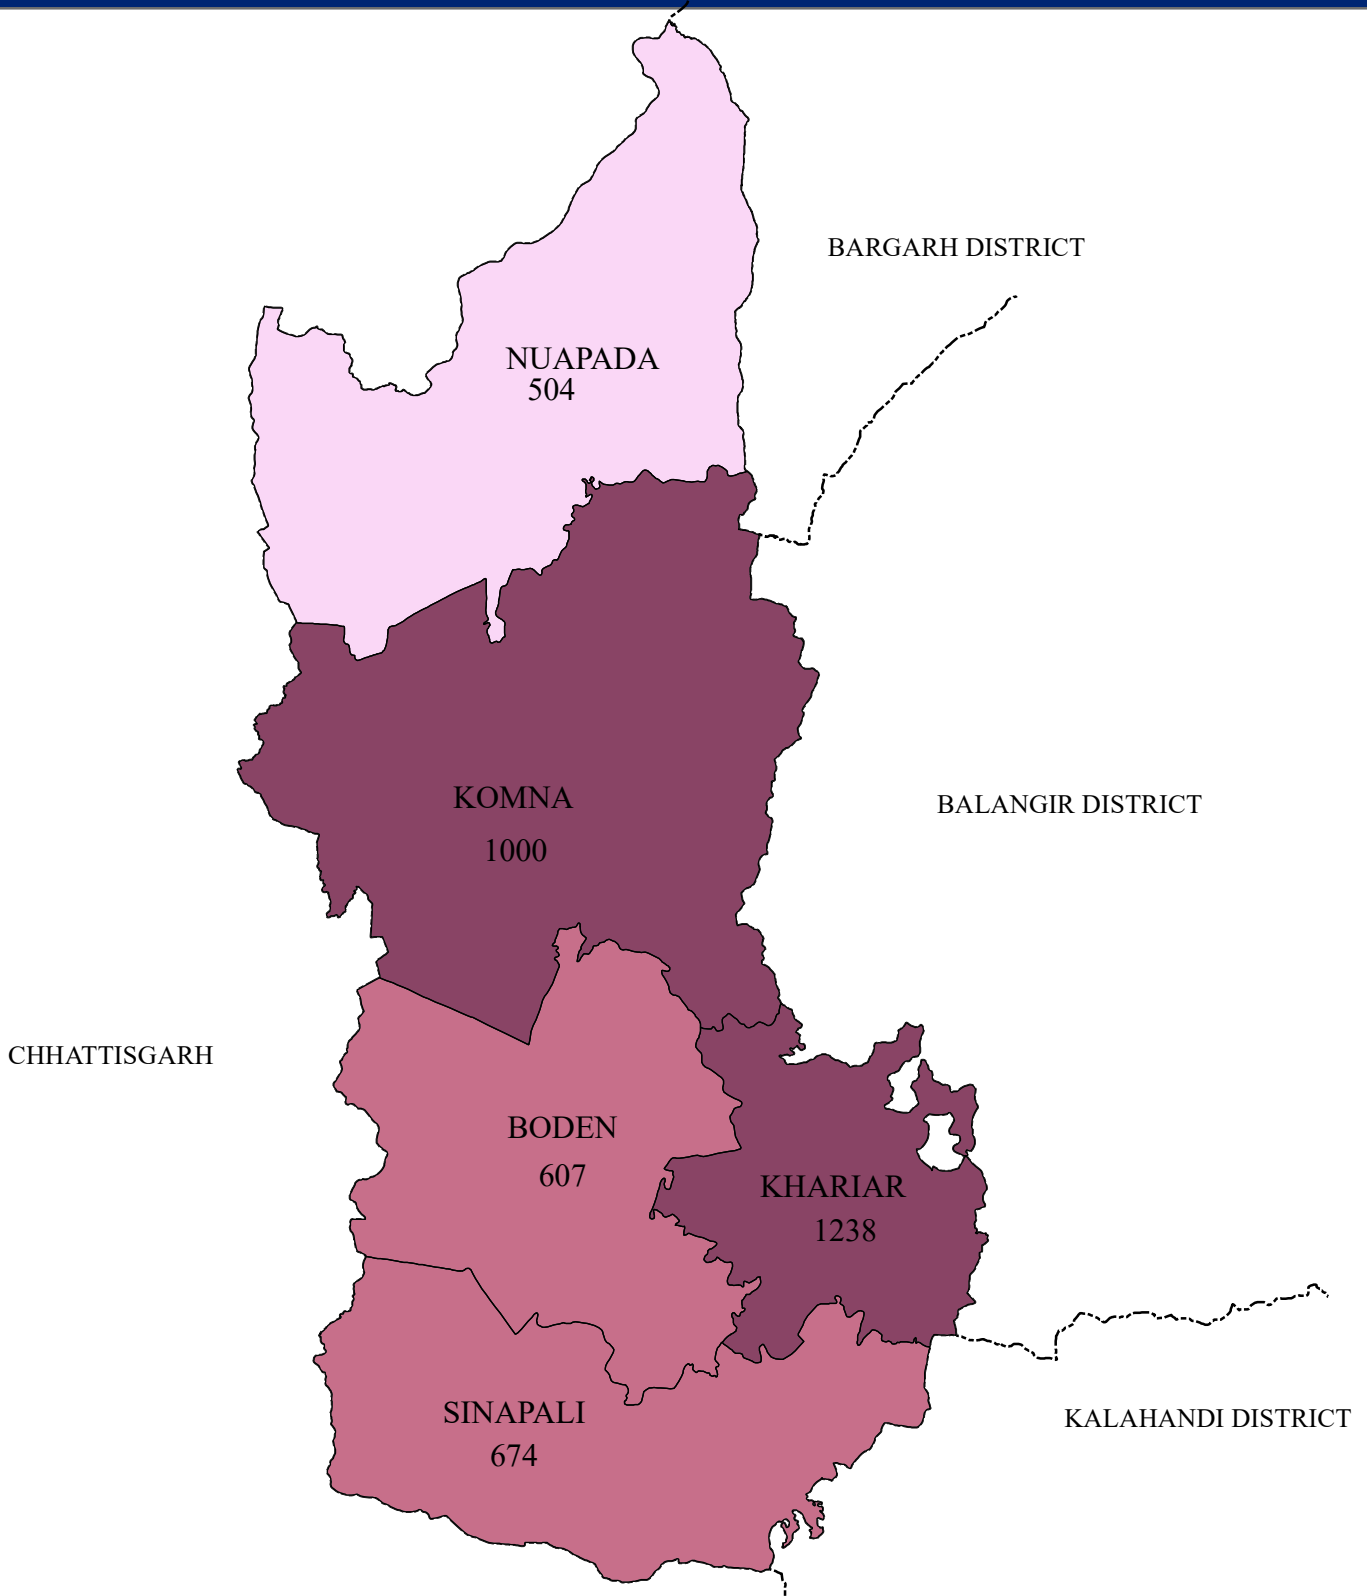

MARGINAL WORKERS (Household industry)

DISTRICT: NUAPADA

LEGEND

MARGINAL WORKERS (Household industry)

- 504 - 510 (LOW)
- 511 - 680 (MEDIUM)
- 681 - 1238 (HIGH)
- DISTRICT BOUNDARY
- BLOCK BOUNDARY

Source : Census - 2011

0 5 10 20 Kilometers

NIC NATIONAL INFORMATICS CENTRE