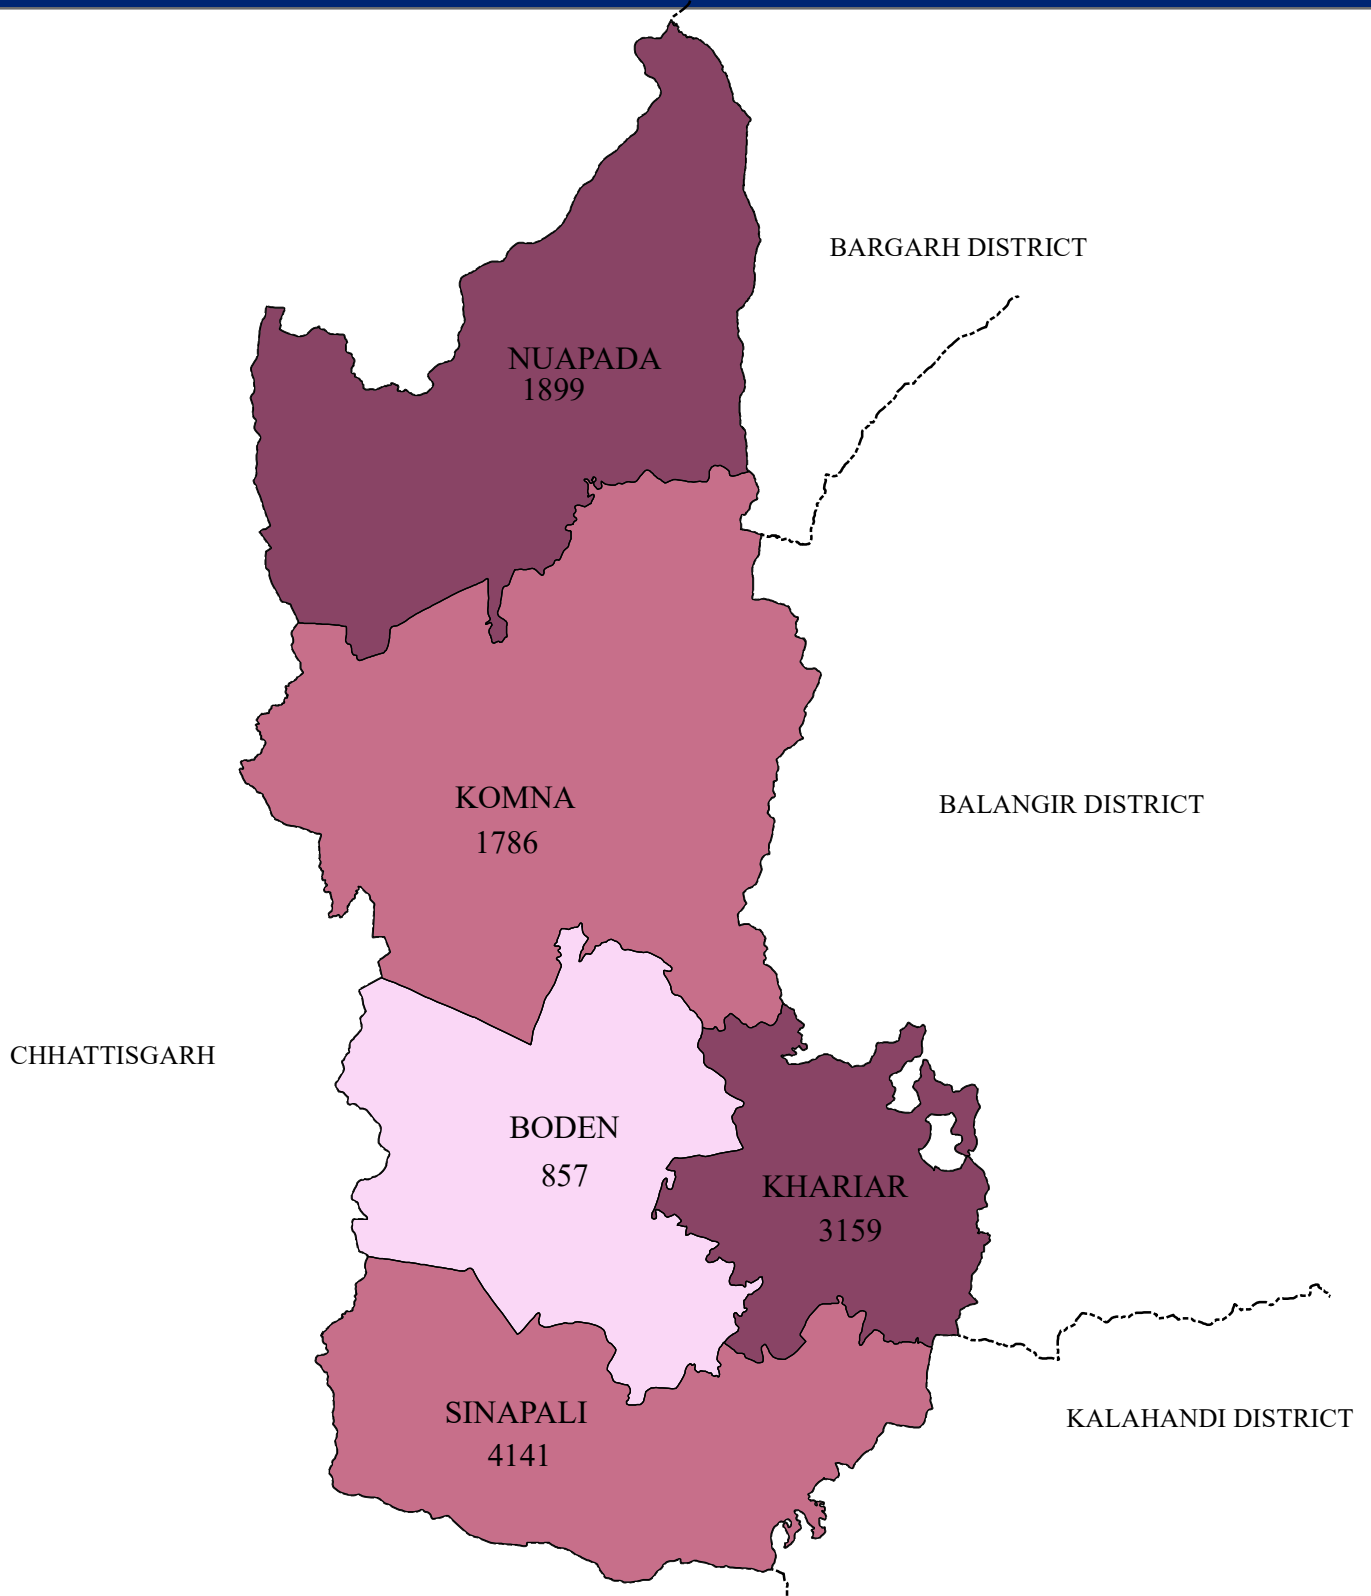

MARGINAL WORKERS (Other)

DISTRICT: NUAPADA

LEGEND

MARGINAL WORKERS (Other)

- 2785 - 2930 (LOW)
- 2931 - 5560 (MEDIUM)
- 5561 - 9252 (HIGH)
- DISTRICT BOUNDARY
- BLOCK BOUNDARY

Source : Census - 2011

INDEX

0 5 10 20 Kilometers