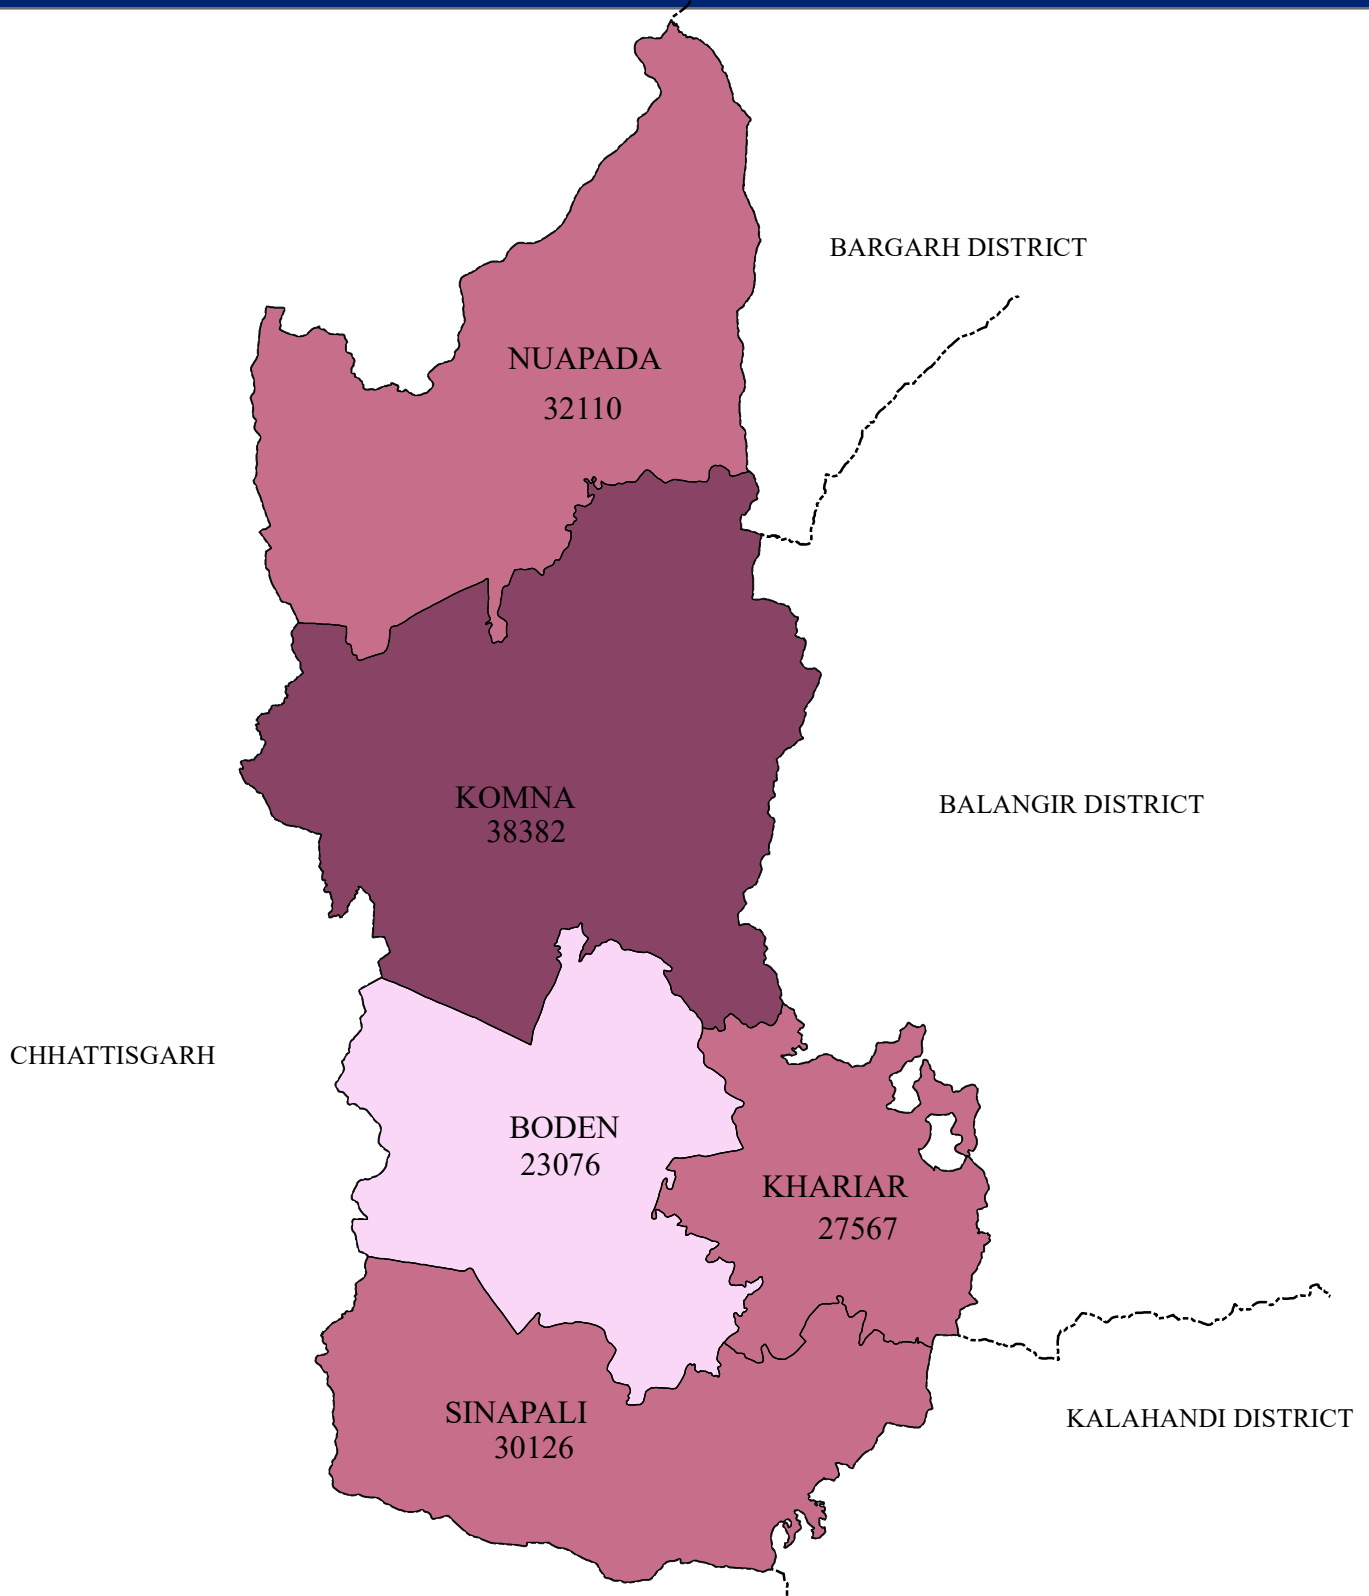

MARGINAL WORKERS DISTRICT: NUAPADA

LEGEND

MARGINAL WORKERS

- 23076 - 23230 (LOW)
- 23231 - 32120 (MEDIUM)
- 32121 - 38382 (HIGH)
- DISTRICT BOUNDARY
- BLOCK BOUNDARY

Source : Census - 2011

INDEX