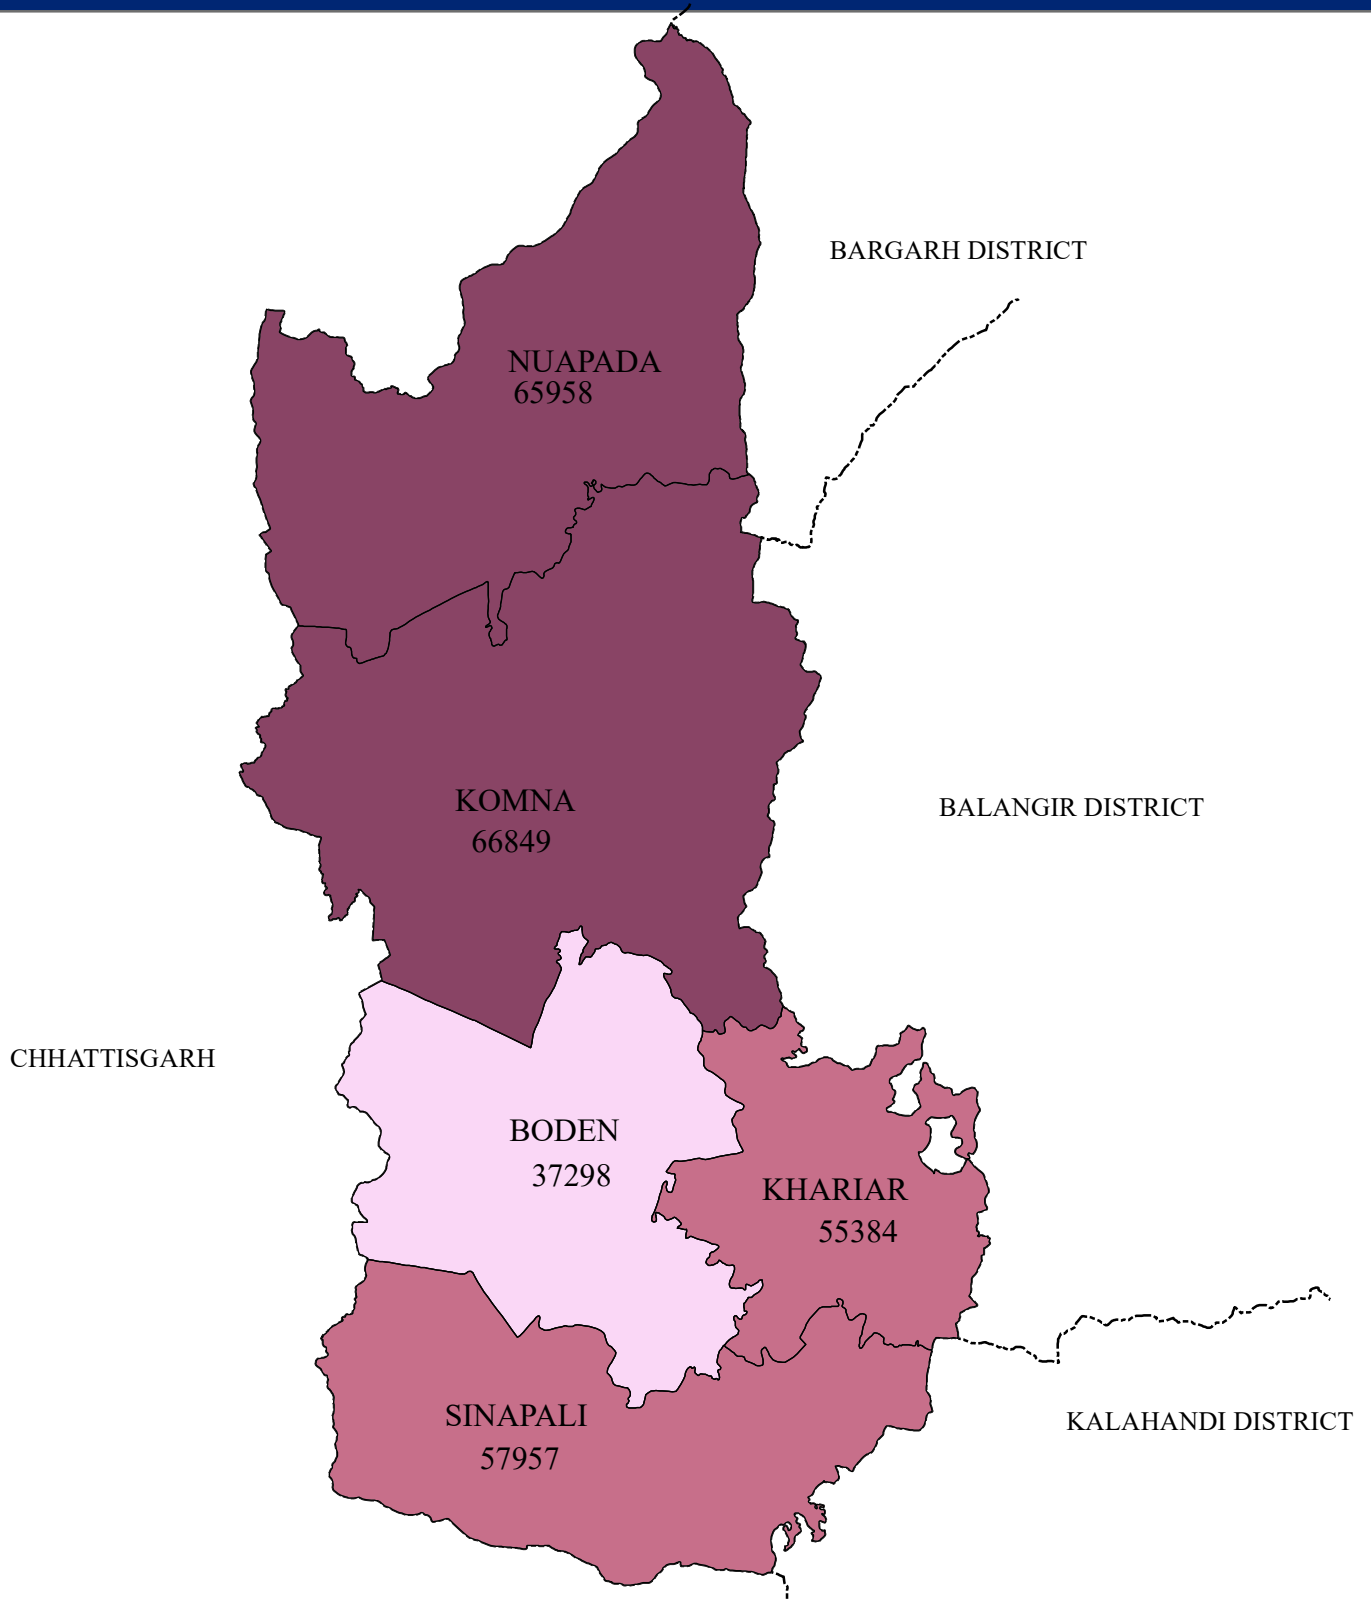

NON-WORKERS DISTRICT: NUAPADA

LEGEND

NON-WORKERS

- 37298 - 37680 (LOW)
- 37681 - 57960 (MEDIUM)
- 57961 - 66849 (HIGH)
- DISTRICT BOUNDARY
- BLOCK BOUNDARY

Source : Census - 2011

INDEX

0 5 10 20 Kilometers