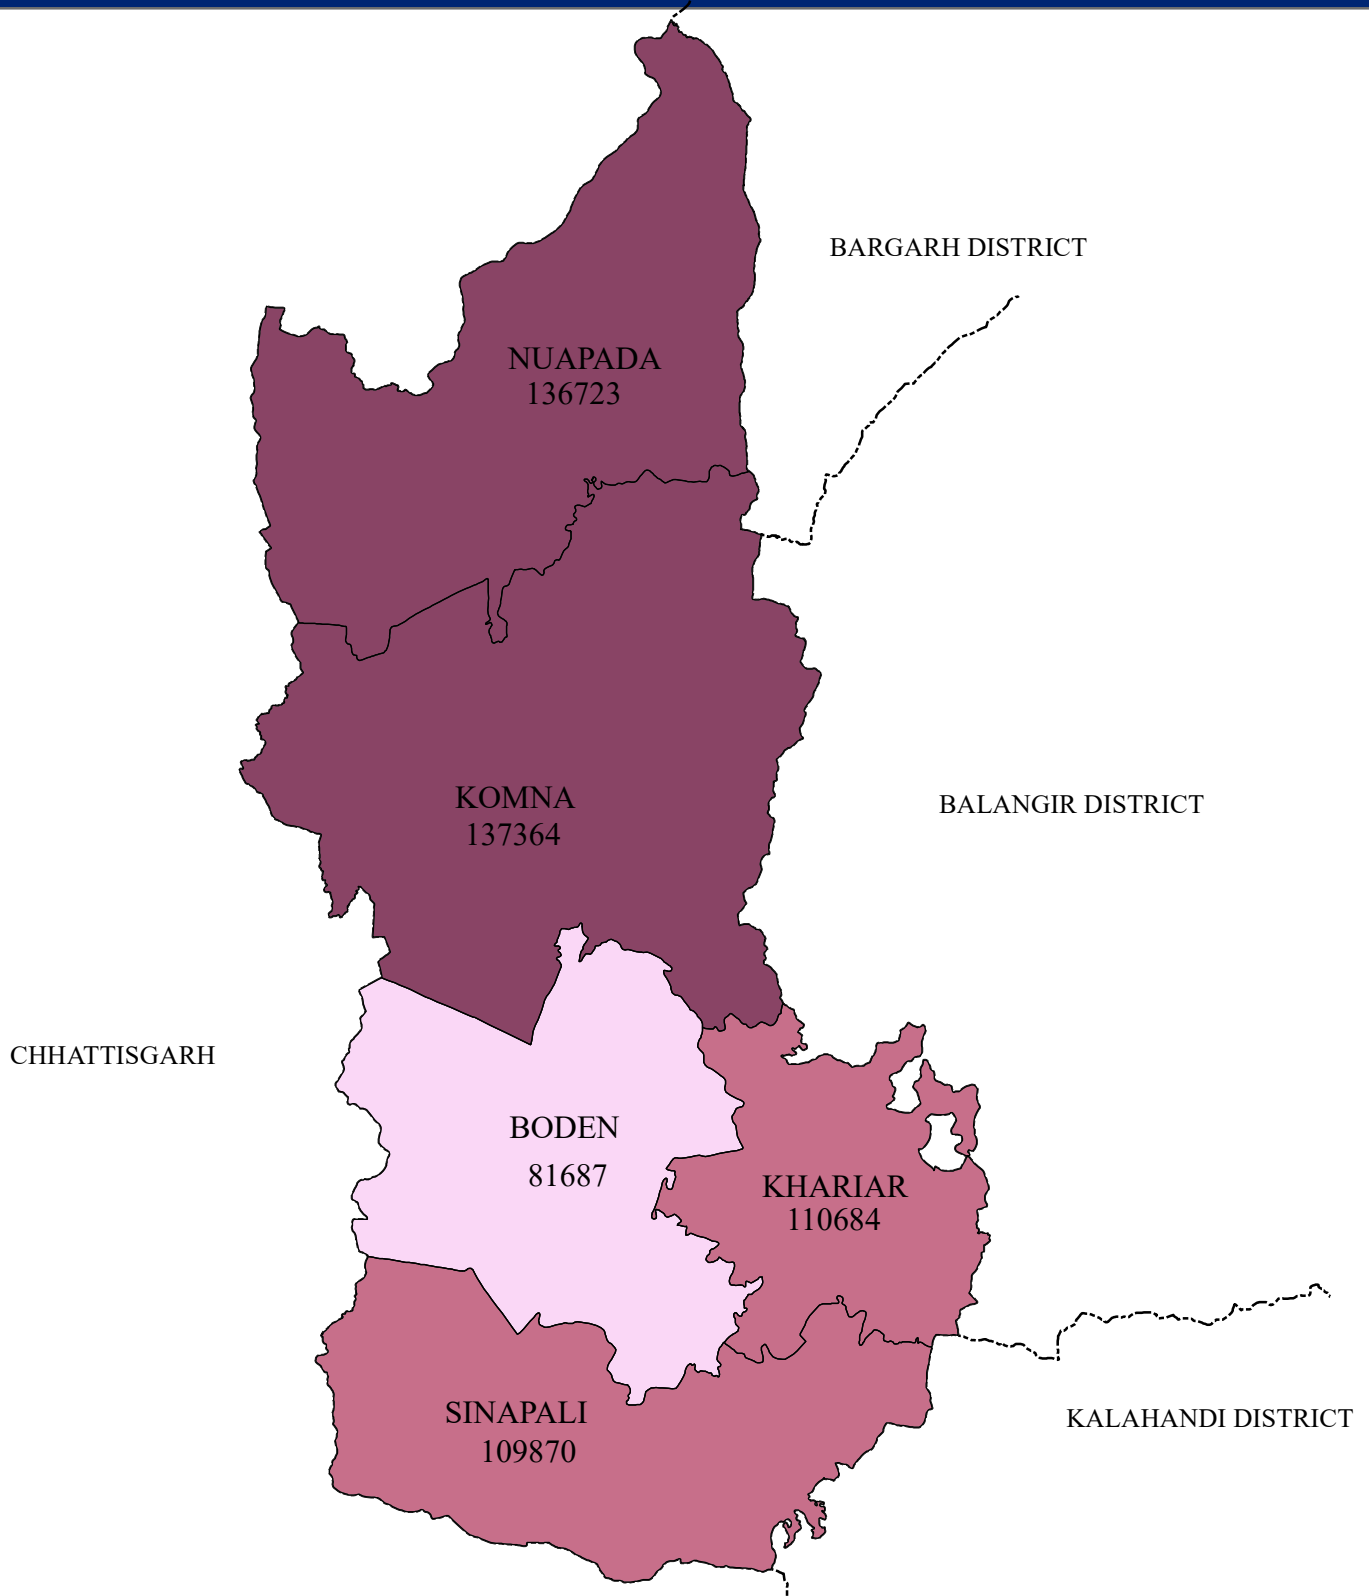

TOTAL POPULATION DISTRIBUTION DISTRICT: NUAPADA

LEGEND

TOTAL POPULATION (Male+Female)

- 81687 - 93360 (LOW)
- 93361 - 114120 (MEDIUM)
- 114121 - 137364 (HIGH)
- DISTRICT BOUNDARY
- BLOCK BOUNDARY

Source : Census - 2011

INDEX

0 5 10 20 Kilometers