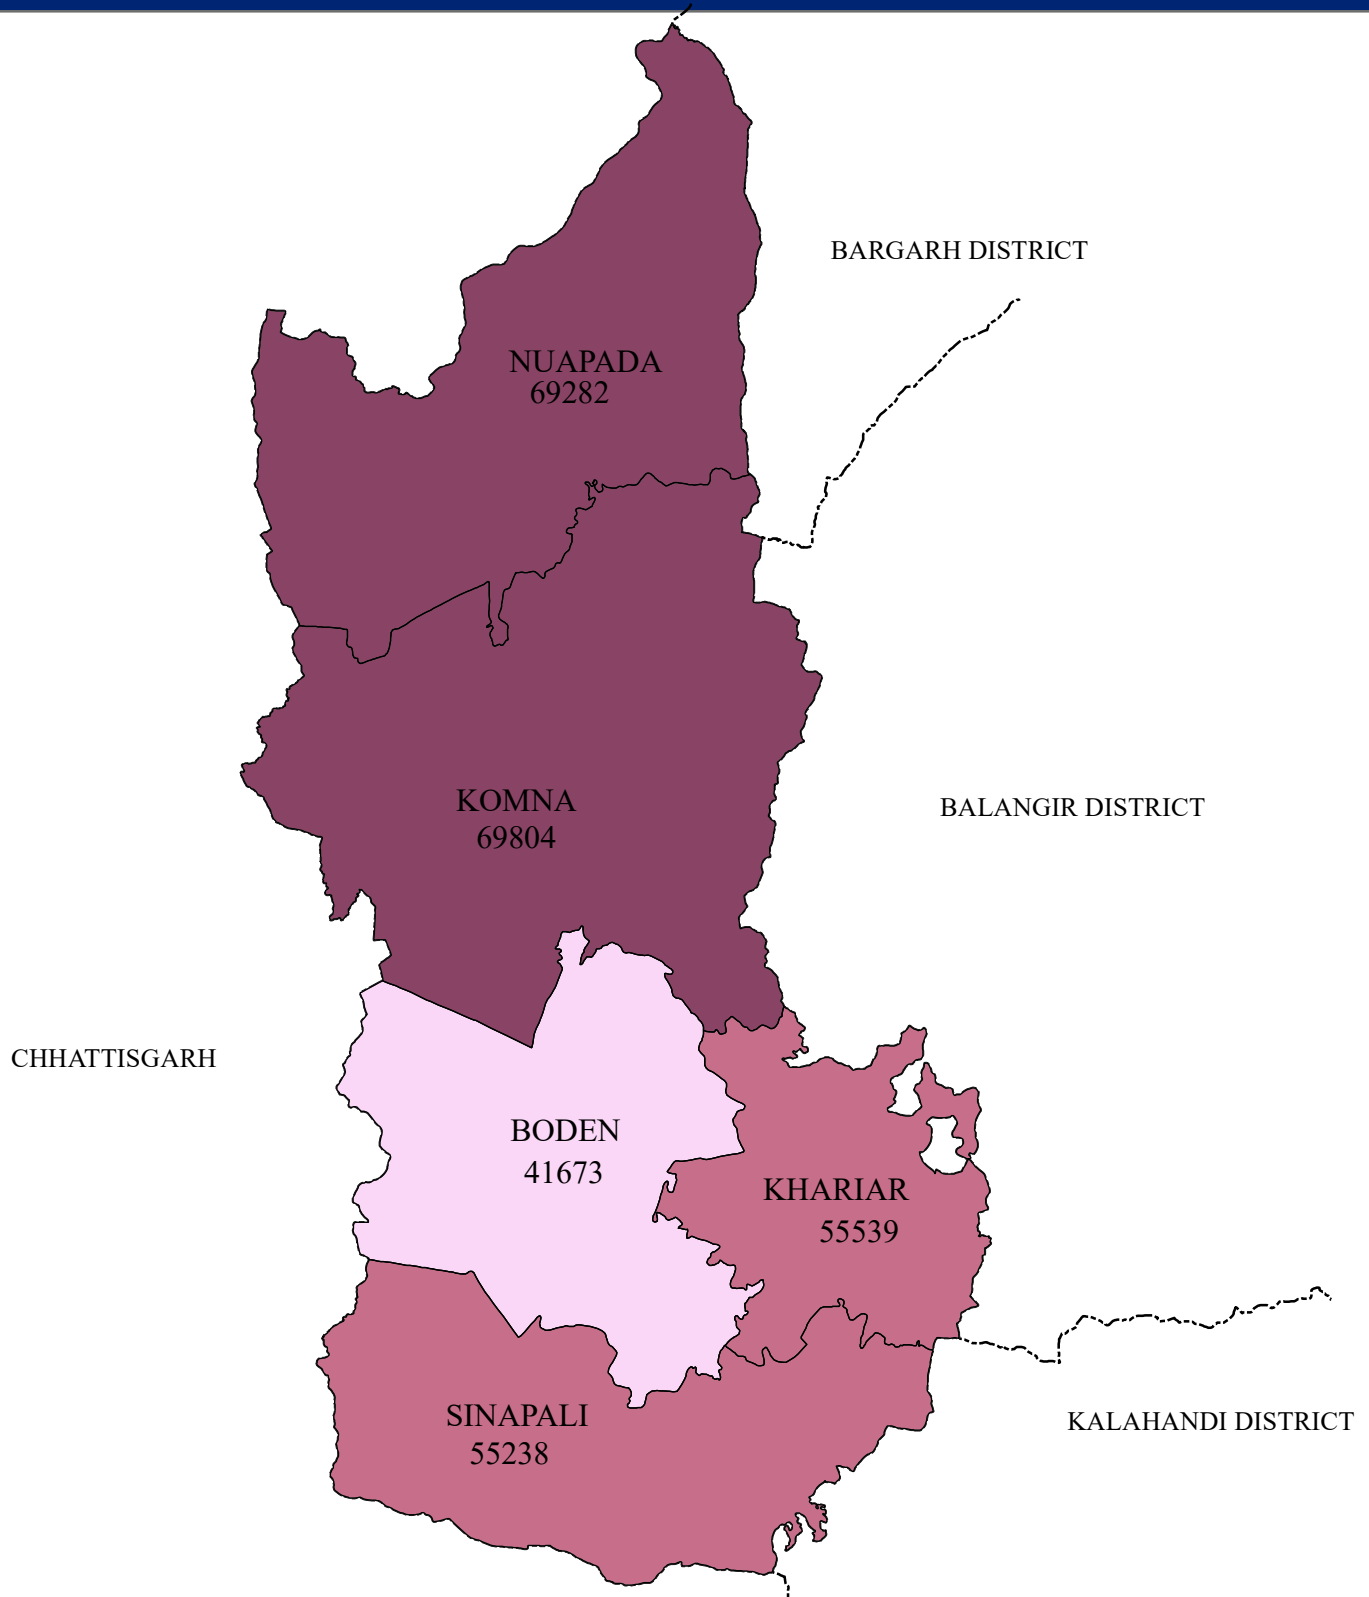

TOTAL POPULATION DISTRIBUTION (FEMALE) DISTRICT: NUAPADA

LEGEND

POPULATION (FEMALE)

- 41673 - 47860 (LOW)
- 47861 - 55540 (MEDIUM)
- 55541 - 69804 (HIGH)
- DISTRICT BOUNDARY
- BLOCK BOUNDARY

Source : Census - 2011

INDEX

0 5 10 20 Kilometers