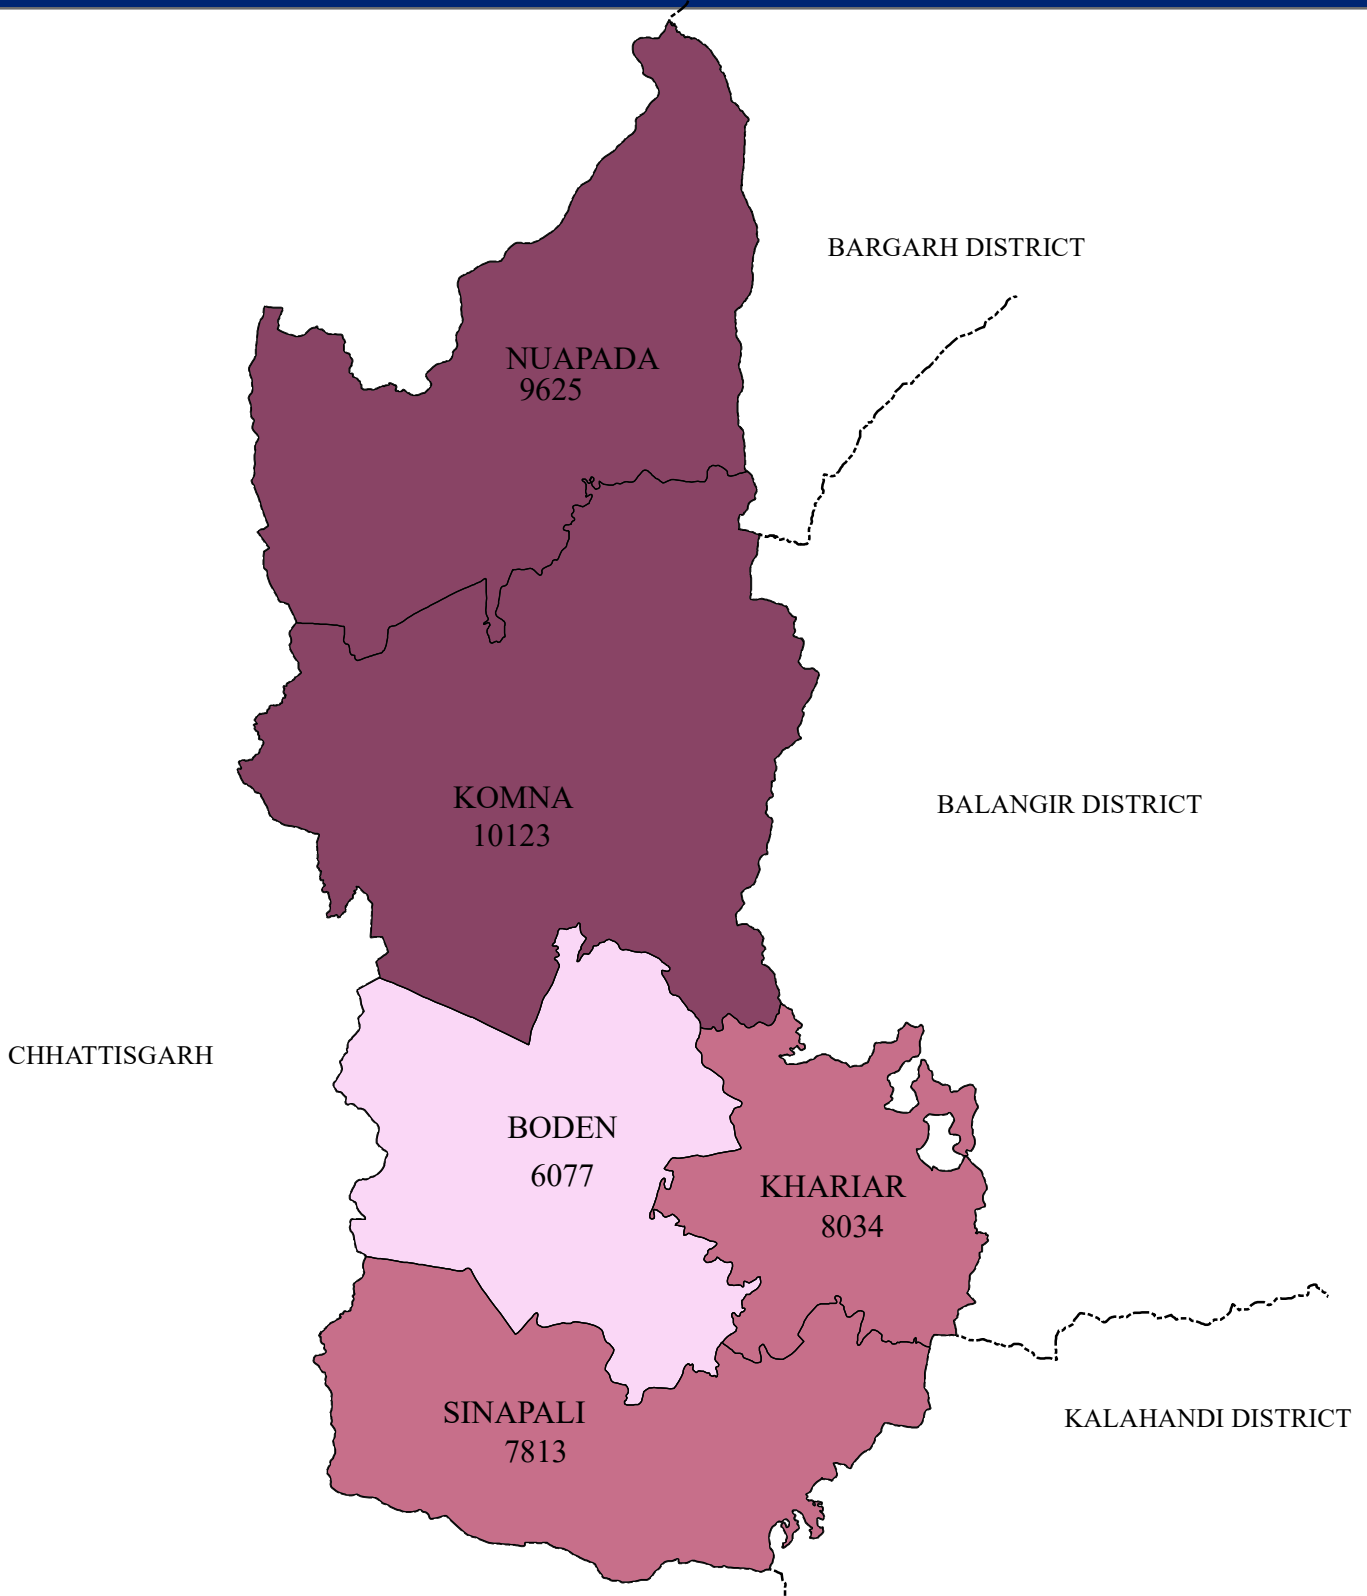

POPULATION DISTRIBUTION FEMALE (0-6 YEARS) DISTRICT: NUAPADA

LEGEND

POPULATION FEMALE (0-6 YEARS)

- 6077 - 6790 (LOW)
- 6791 - 8630 (MEDIUM)
- 8631 - 10123 (HIGH)
- DISTRICT BOUNDARY
- BLOCK BOUNDARY

Source : Census - 2011

NIC NATIONAL INFORMATICS CENTRE