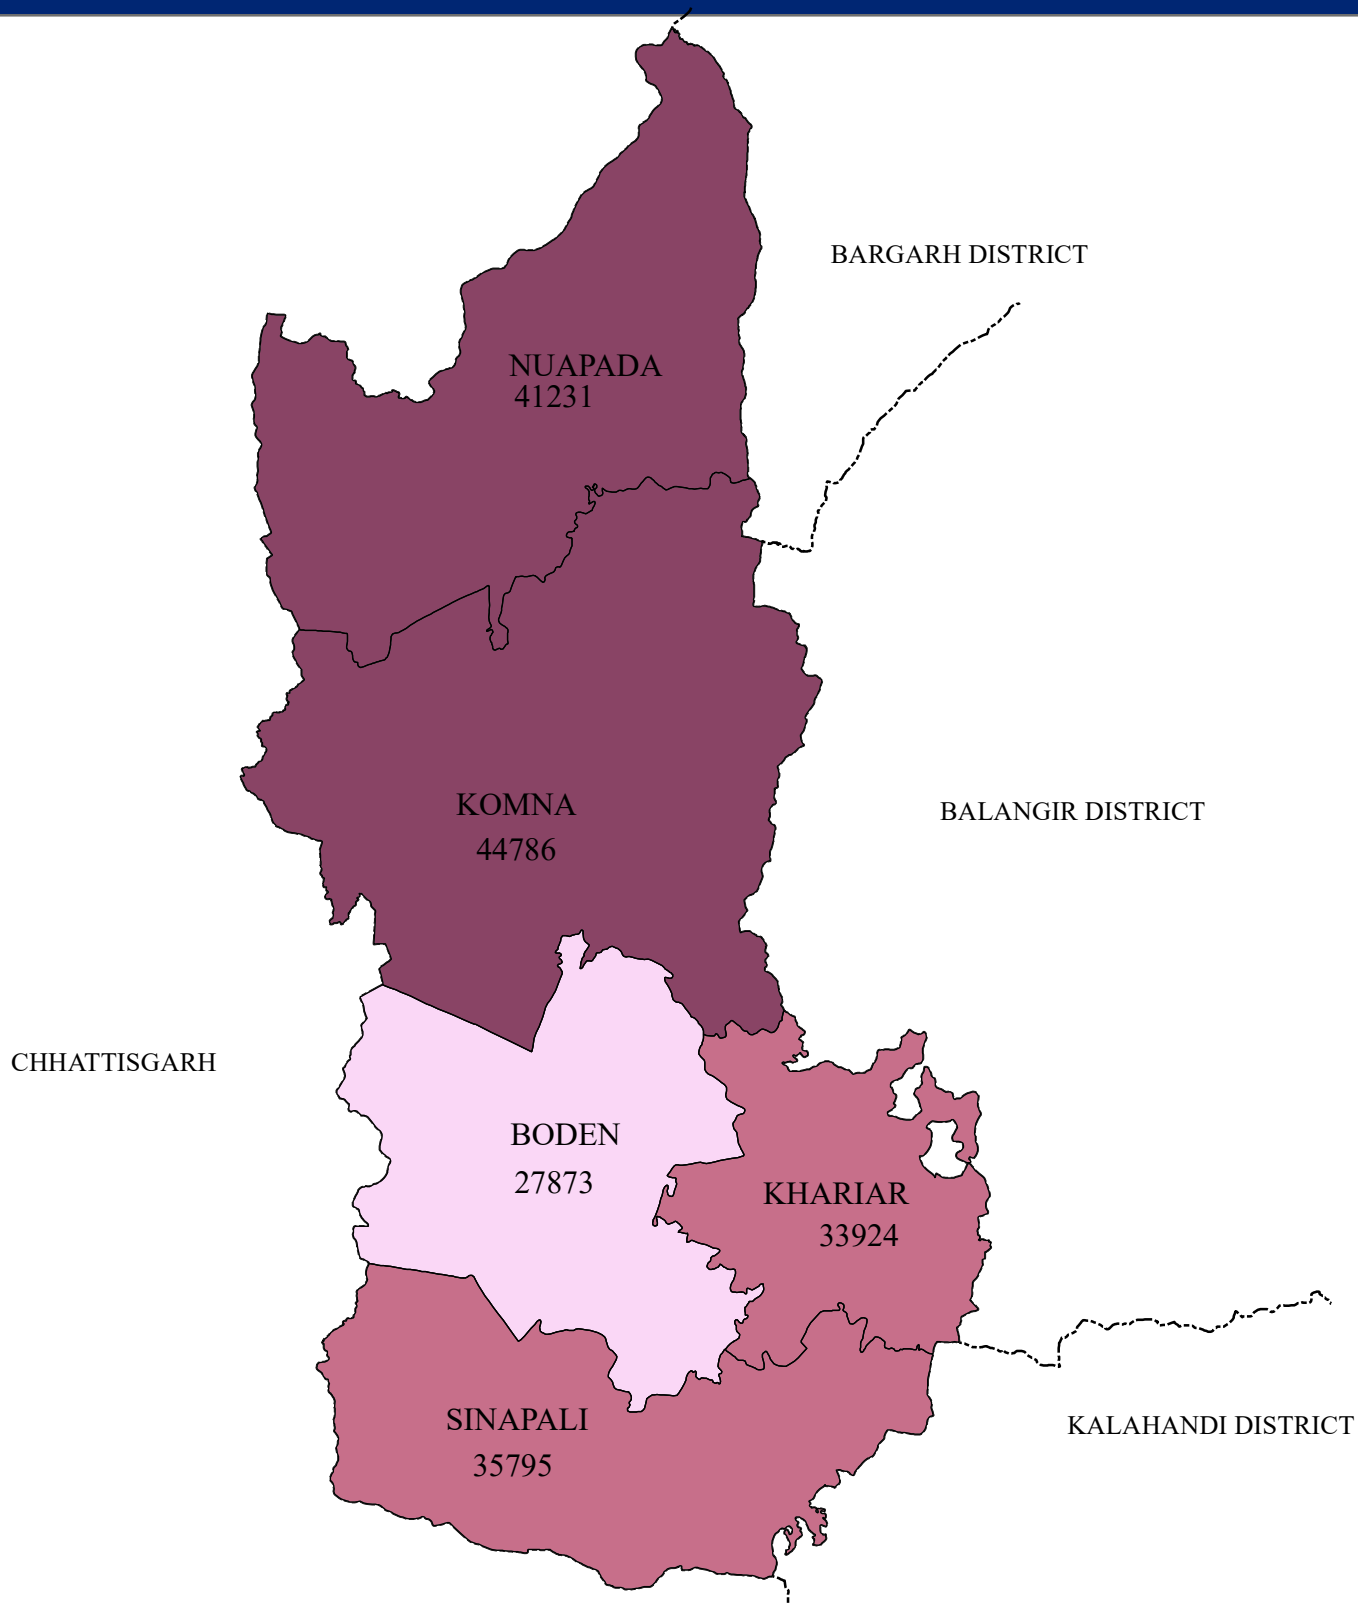

# TOTAL ILLITERATE FEMALE (IN NUMBER)

## DISTRICT: NUAPADA

### LEGEND

ILLITERATE (FEMALE)

- 27873 - 28270 (LOW)
- 28271 - 35930 (MEDIUM)
- 35931 - 44786 (HIGH)
- DISTRICT BOUNDARY
- BLOCK BOUNDARY

Source : Census - 2011

### INDEX

0 5 10 20 Kilometers