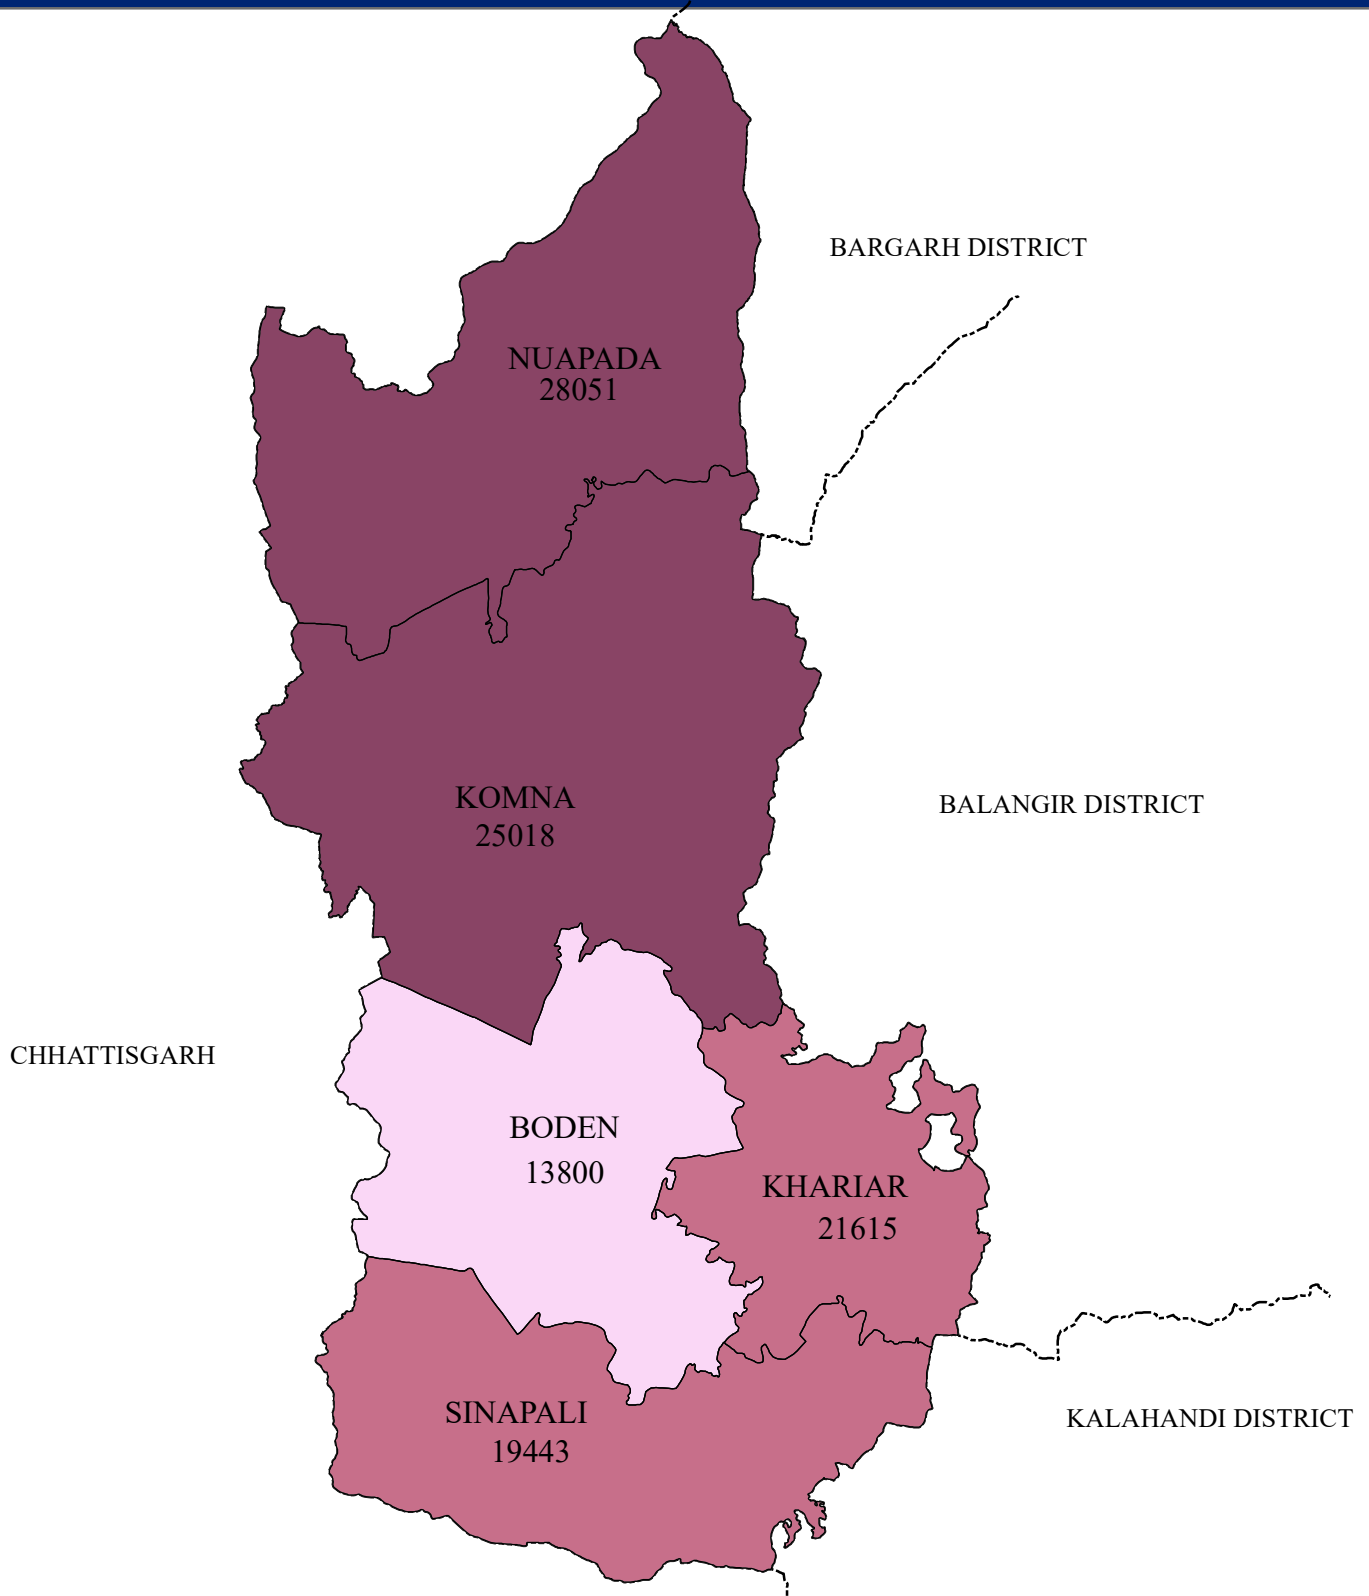

# *LITERATE FEMALE (IN NUMBER)*

## *DISTRICT: NUAPADA*

### **LEGEND**

LITERATE (FEMALE)

- 13800 - 14280 (LOW)
- 14281 - 21660 (MEDIUM)
- 21661 - 28051 (HIGH)
- DISTRICT BOUNDARY
- BLOCK BOUNDARY

Source : Census - 2011

### **INDEX**

0 5 10 20 Kilometers