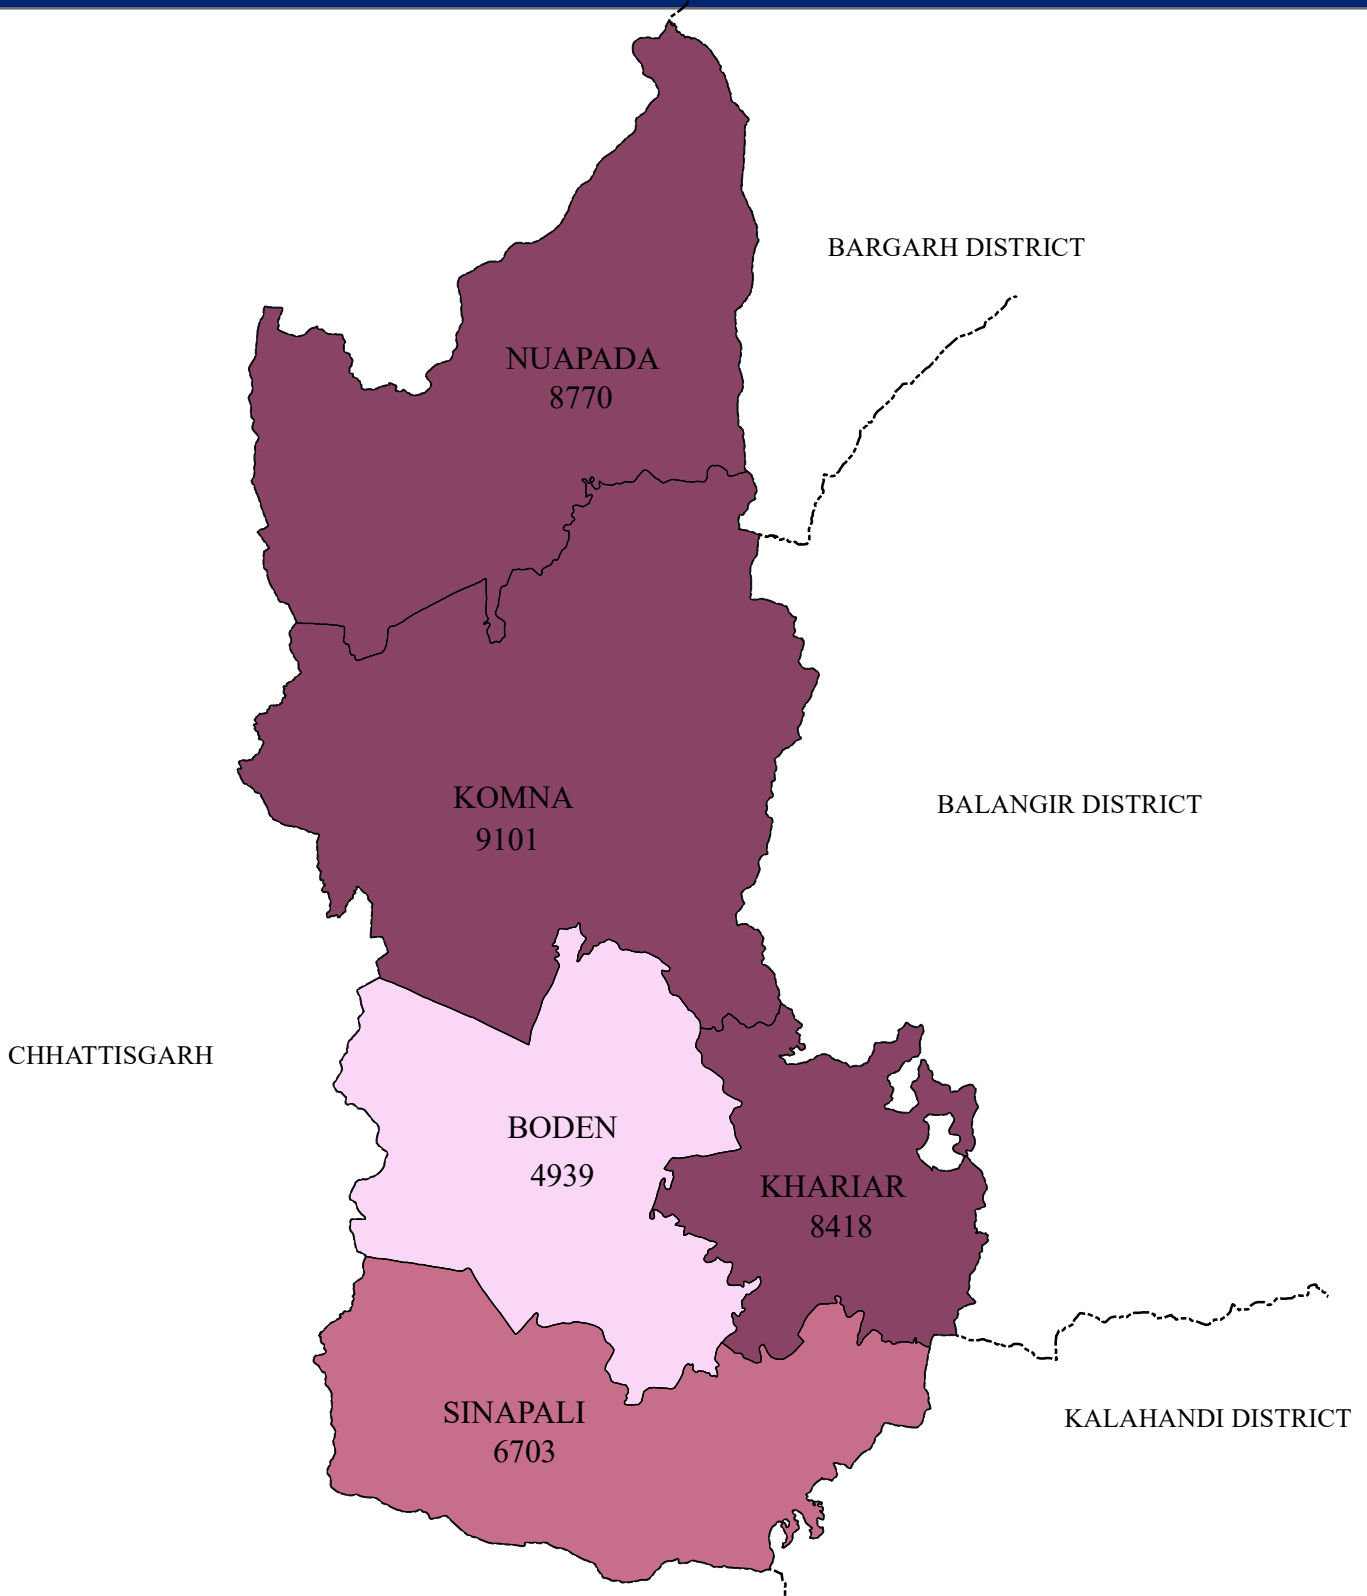

POPULATION DISTRIBUTION FEMALE (SCHEDULED CASTE) DISTRICT: NUAPADA

LEGEND

POPULATION FEMALE (SC)

- 4939 - 4990 (LOW)
- 4991 - 6900 (MEDIUM)
- 6901 - 9101 (HIGH)
- DISTRICT BOUNDARY
- BLOCK BOUNDARY

Source : Census - 2011

0 5 10 20 Kilometers

NIC NATIONAL INFORMATICS CENTRE