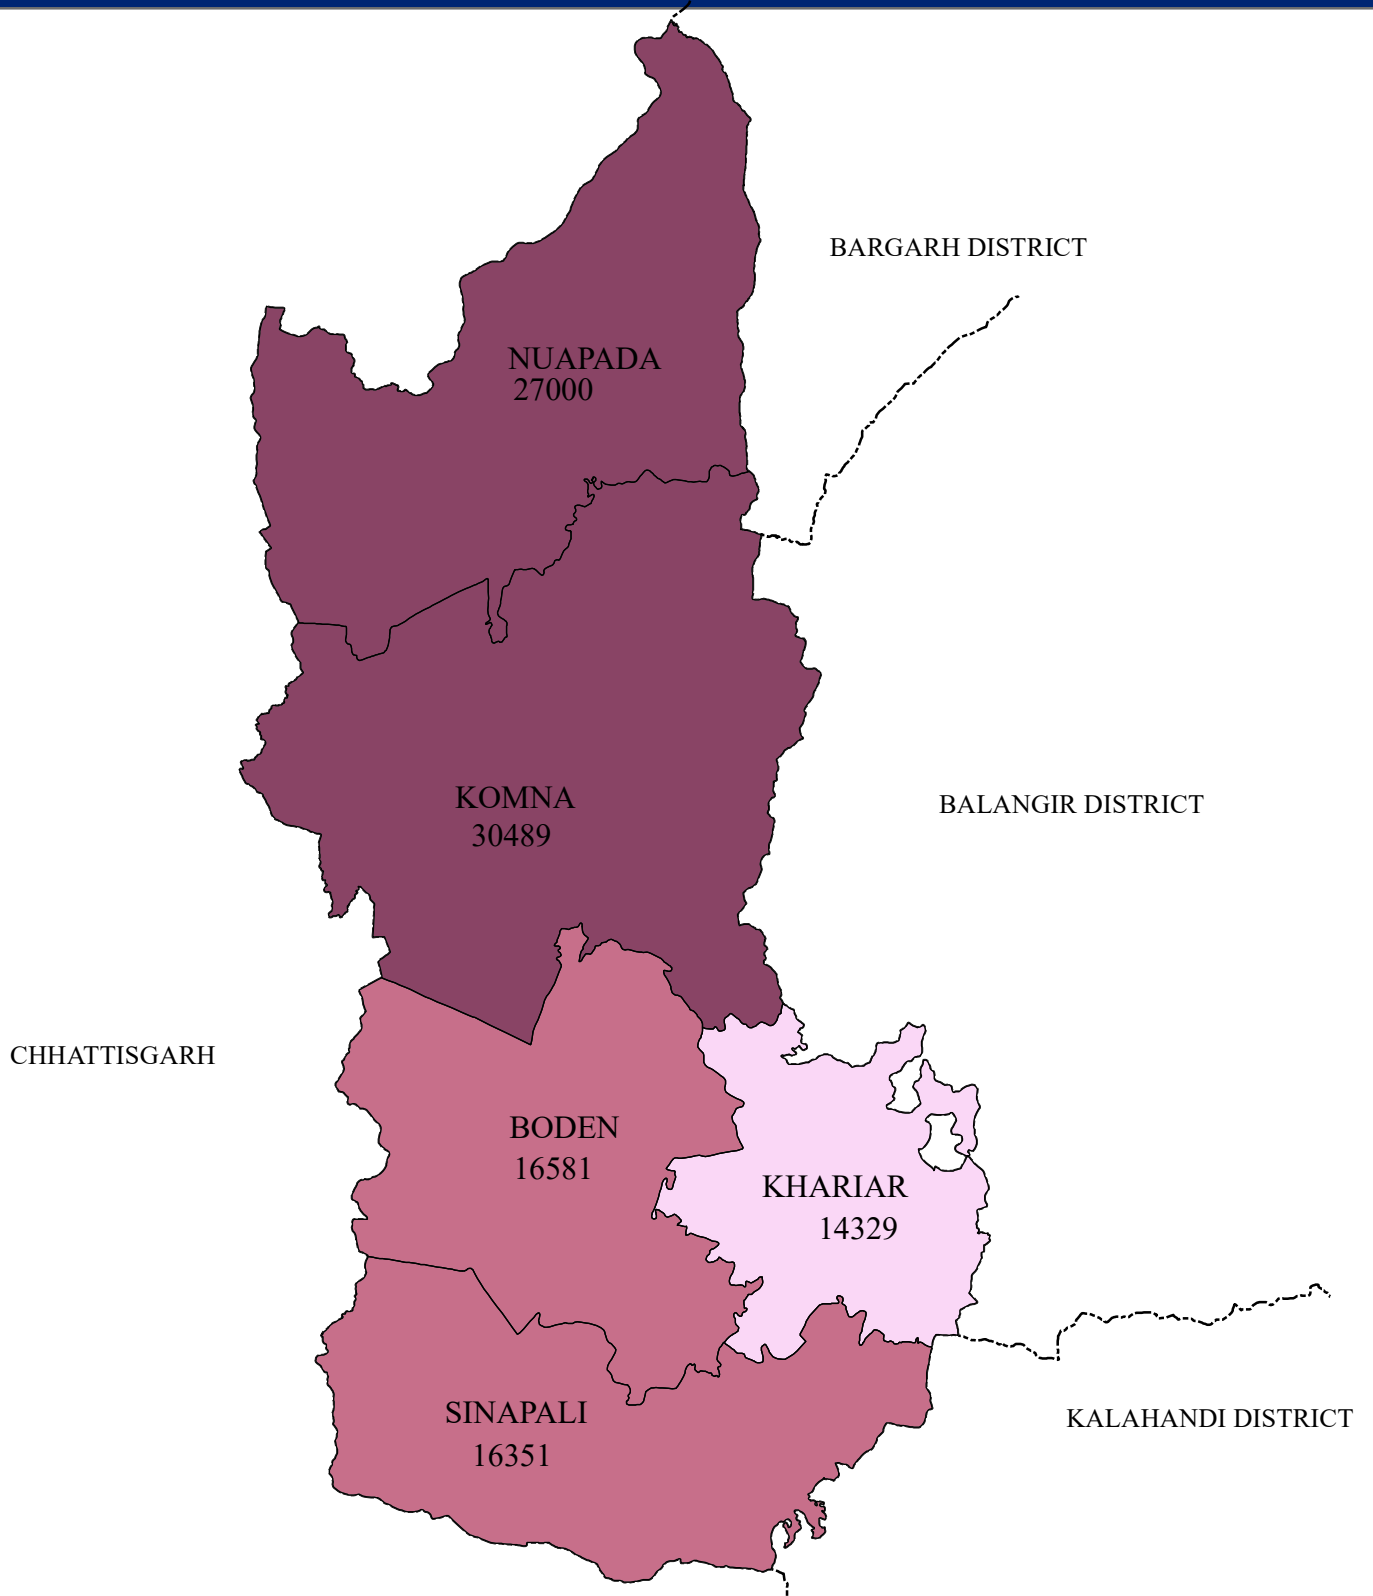

POPULATION DISTRIBUTION FEMALE (SCHEDULED TRIBE) DISTRICT: NUAPADA

LEGEND

POPULATION FEMALE (ST)

- 14329 - 14710 (LOW)
- 14711 - 16670 (MEDIUM)
- 16671 - 30489 (HIGH)
- DISTRICT BOUNDARY
- BLOCK BOUNDARY

Source : Census - 2011

INDEX

0 5 10 20 Kilometers