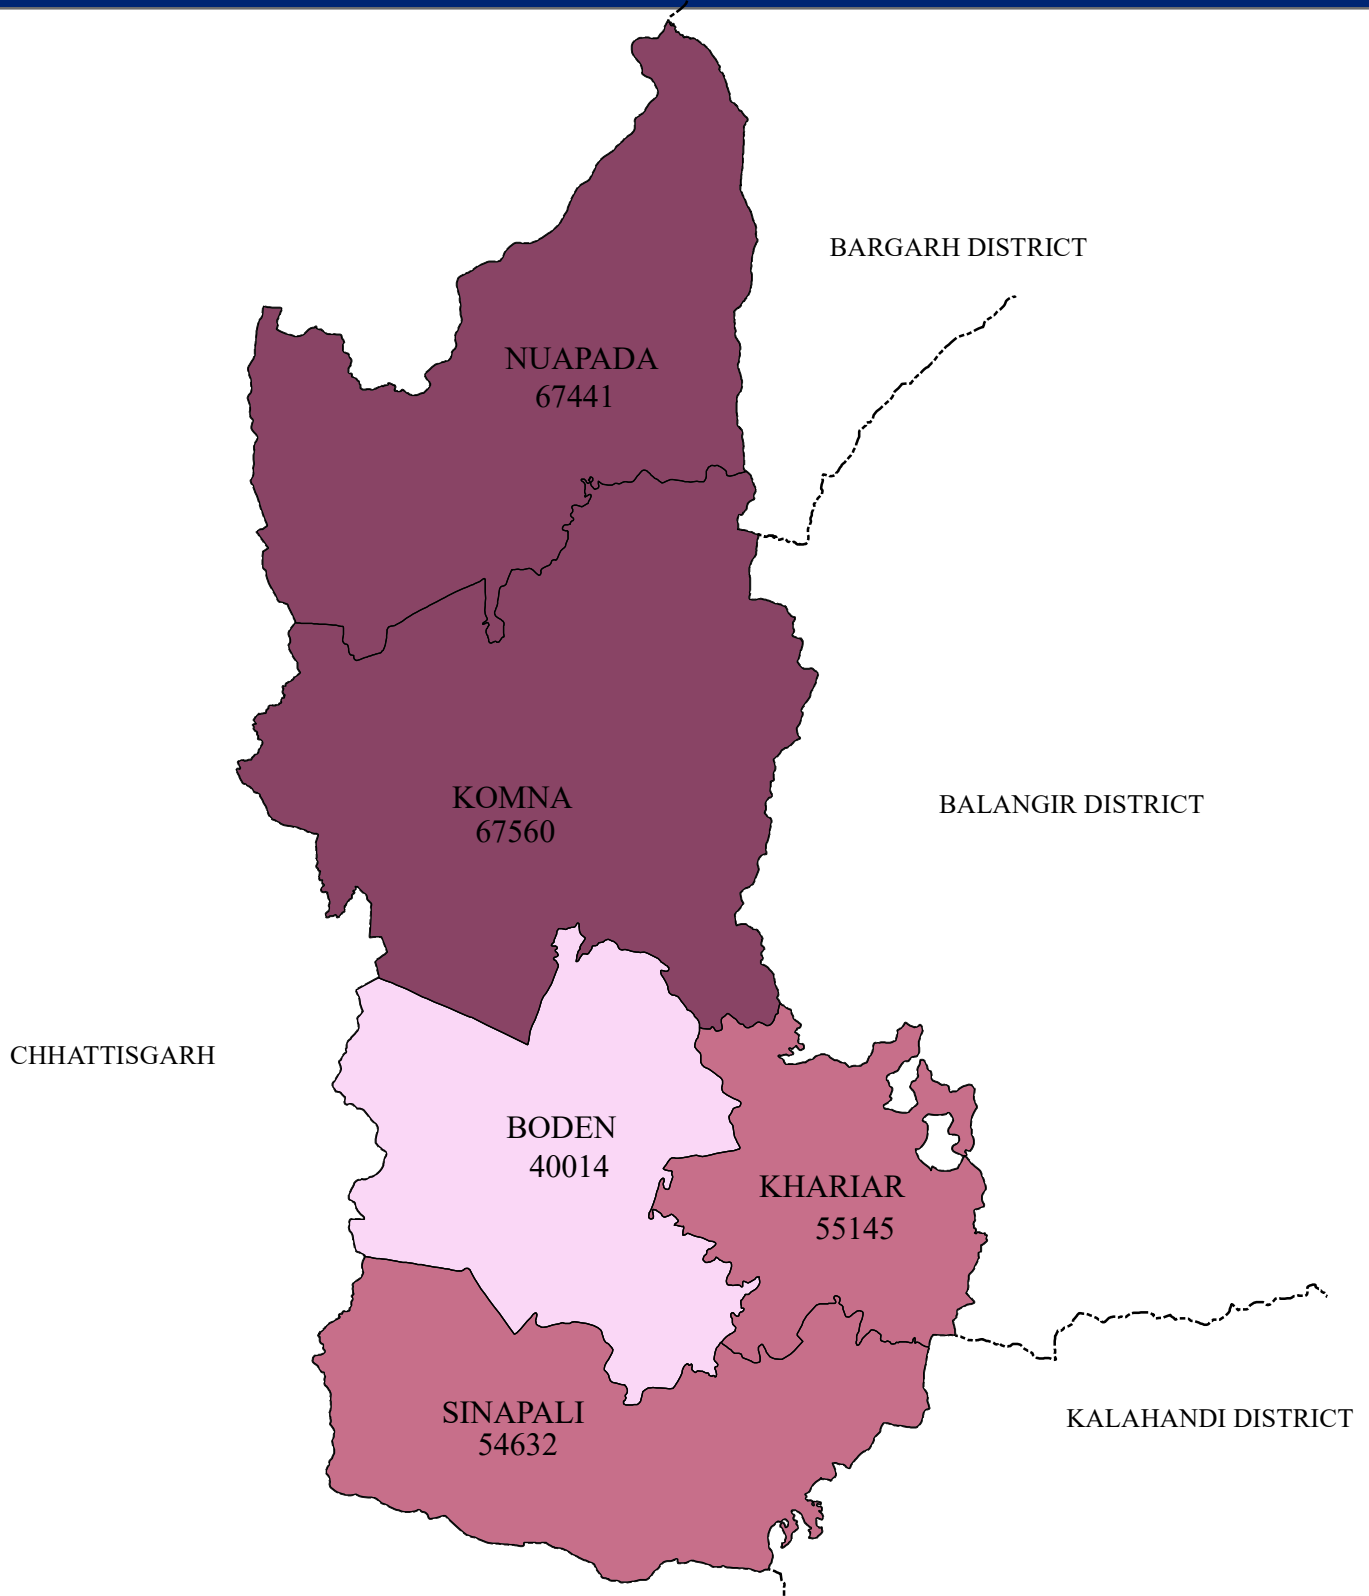

TOTAL POPULATION DISTRIBUTION (MALE) DISTRICT: NUAPADA

LEGEND

POPULATION (MALE)

- 40014 - 46510 (LOW)
- 46511 - 55700 (MEDIUM)
- 55701 - 67560 (HIGH)
- DISTRICT BOUNDARY
- BLOCK BOUNDARY

Source : Census - 2011

INDEX

0 5 10 20 Kilometers