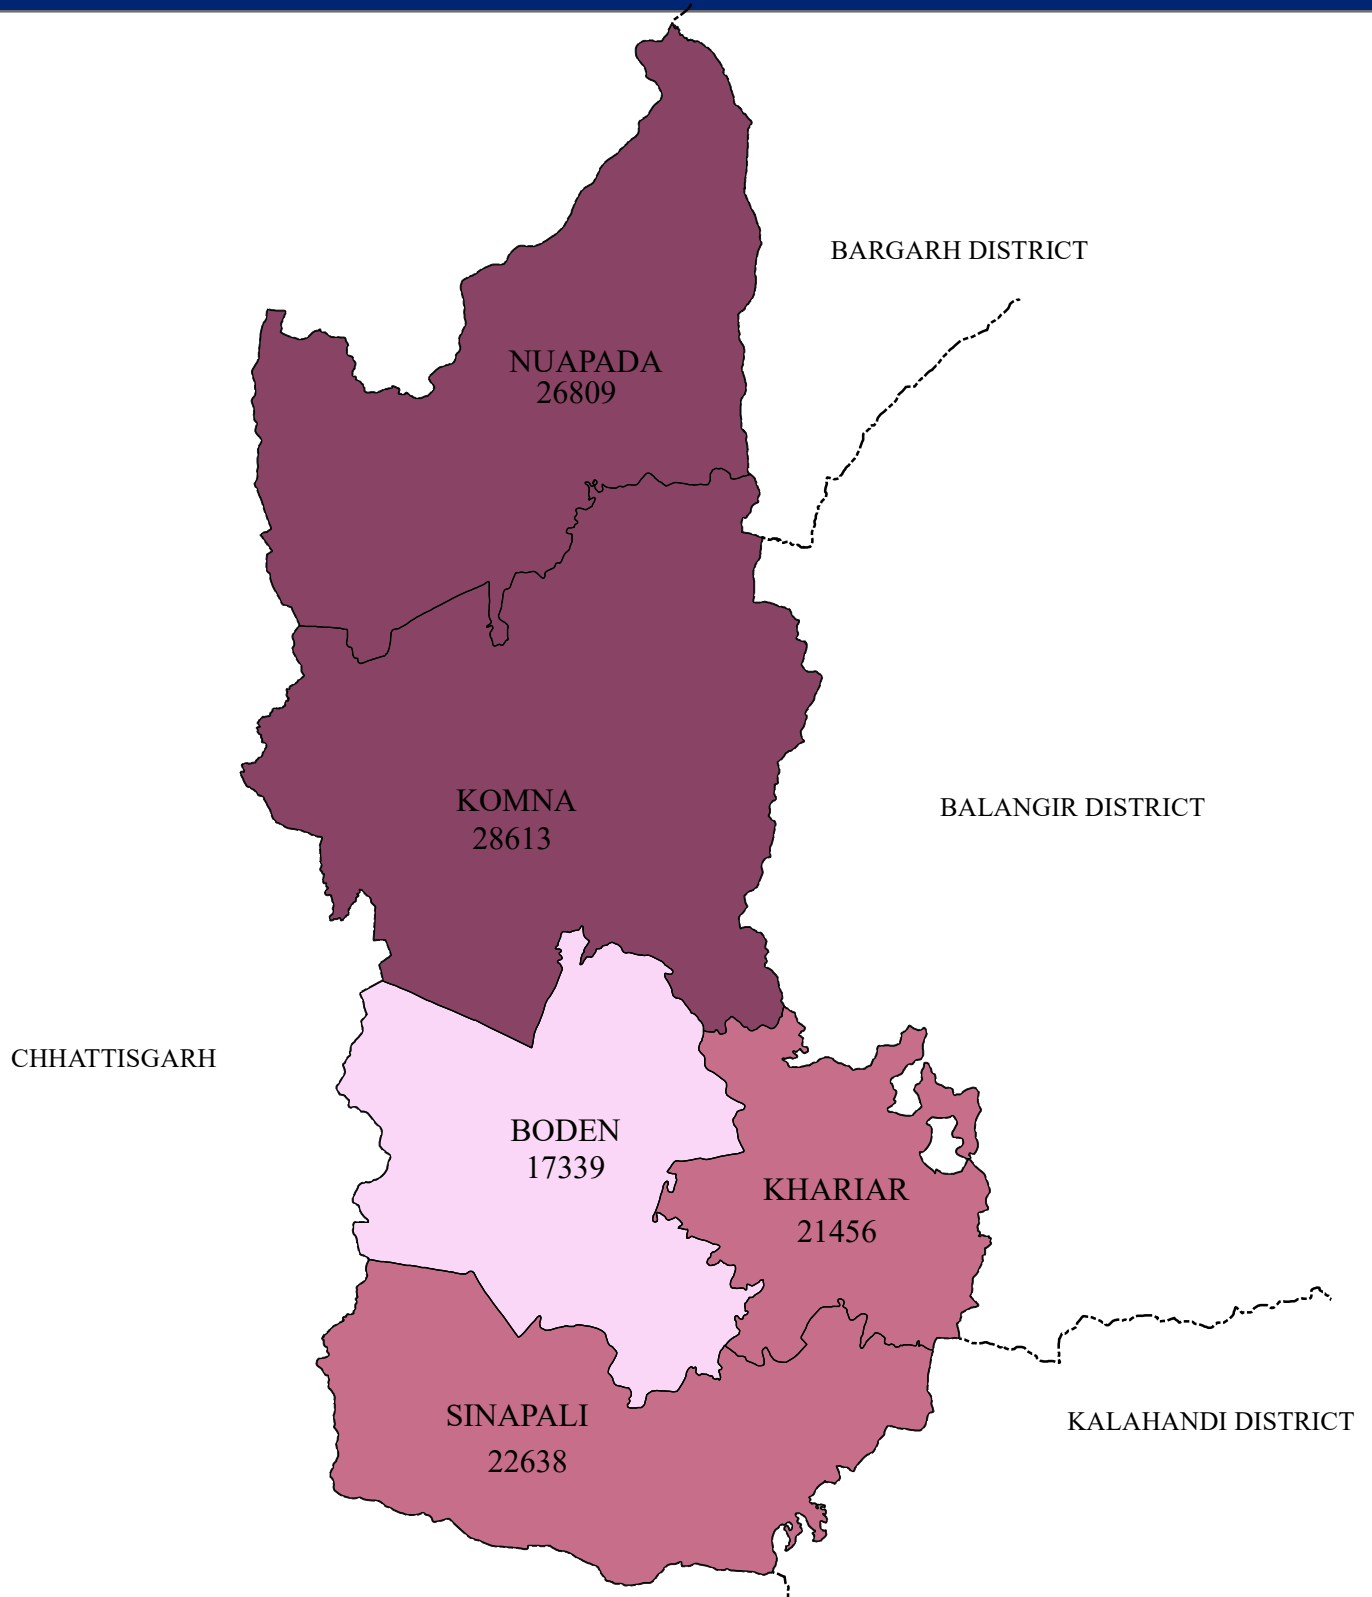

# TOTAL ILLITERATE MALE (IN NUMBER)

## DISTRICT: NUAPADA

### LEGEND

ILLITERATE MALE

- 17339 - 17510 (LOW)
- 17511 - 22700 (MEDIUM)
- 22701 - 28613 (HIGH)
- DISTRICT BOUNDARY
- BLOCK BOUNDARY

Source : Census - 2011

### INDEX

0 5 10 20 Kilometers