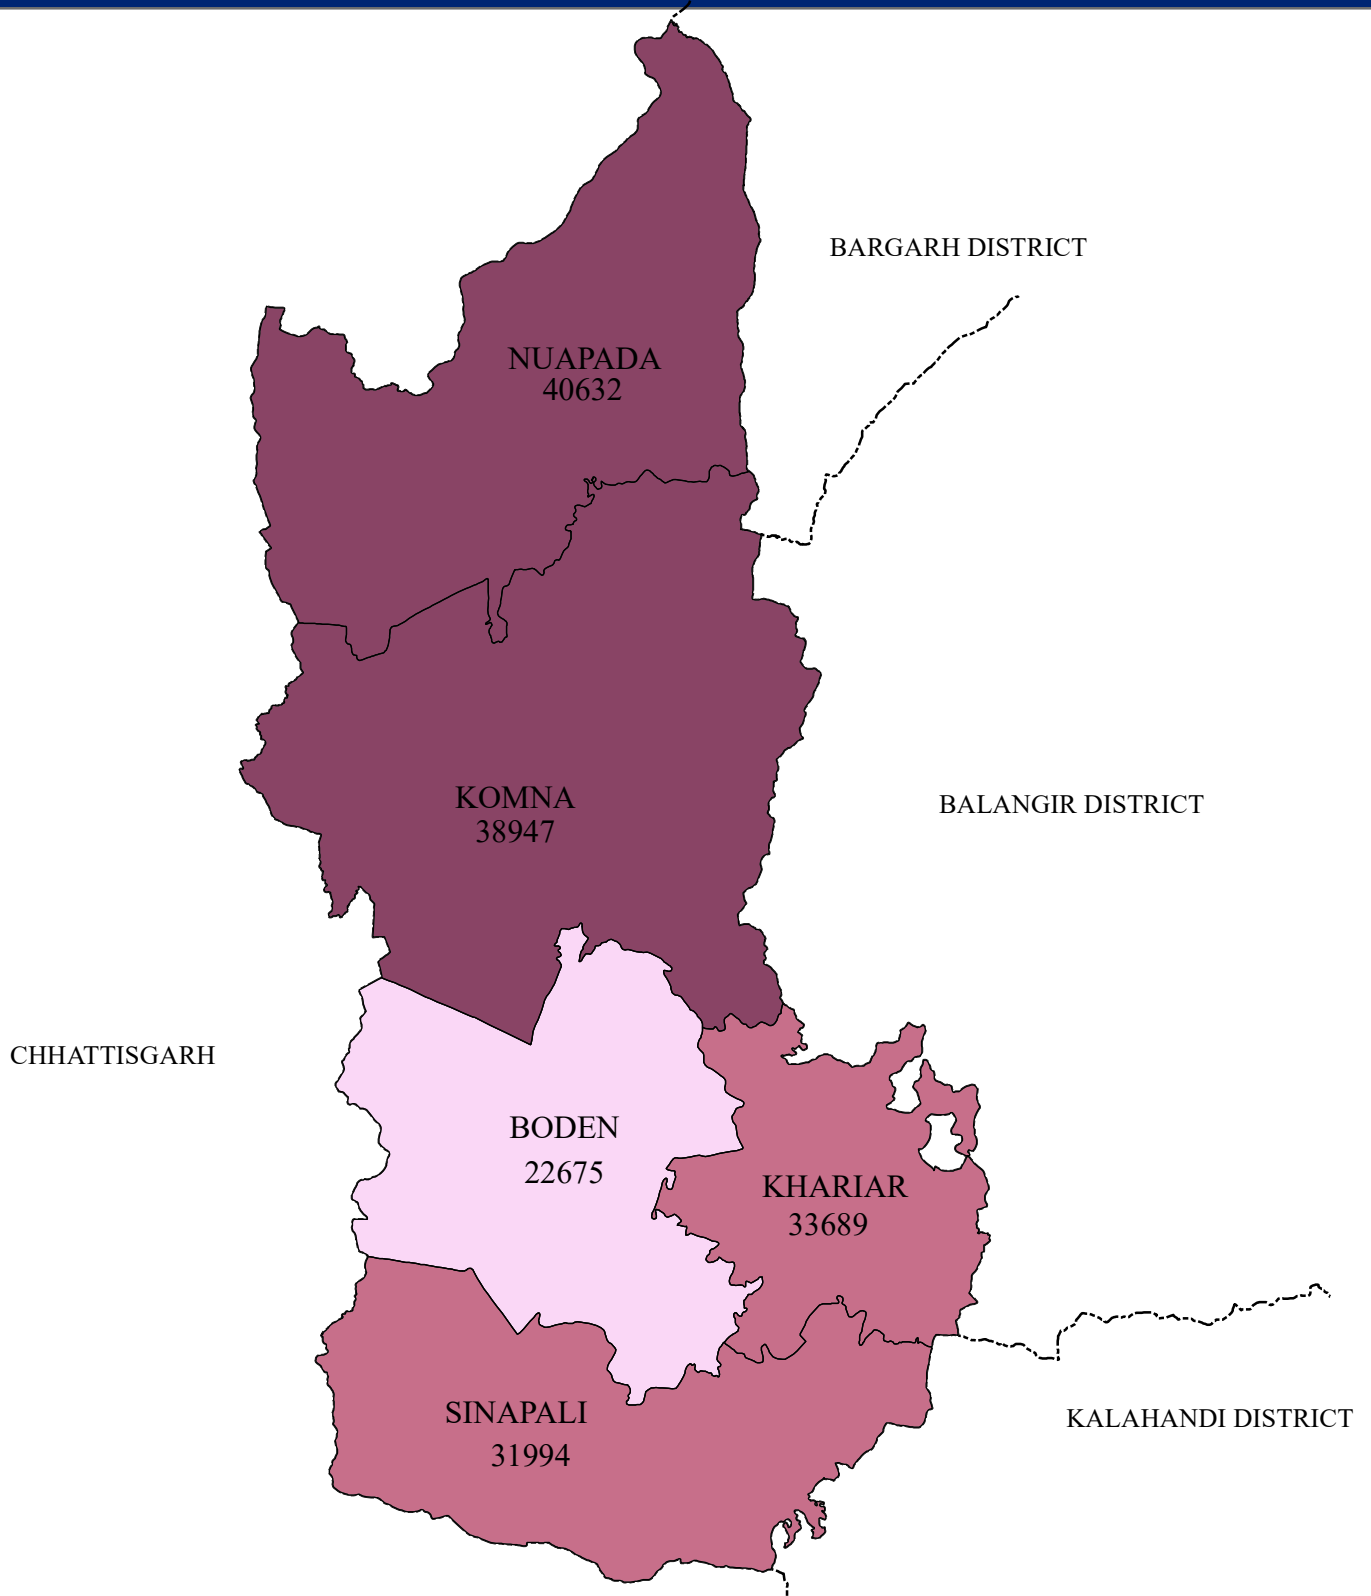

# LITERATE MALE (IN NUMBER)

## DISTRICT: NUAPADA

### LEGEND

LITERATE MALE

- 22675 - 23050 (LOW)
- 23051 - 33740 (MEDIUM)
- 33741 - 40632 (HIGH)
- DISTRICT BOUNDARY
- BLOCK BOUNDARY

Source : Census - 2011

### INDEX

0 5 10 20 Kilometers