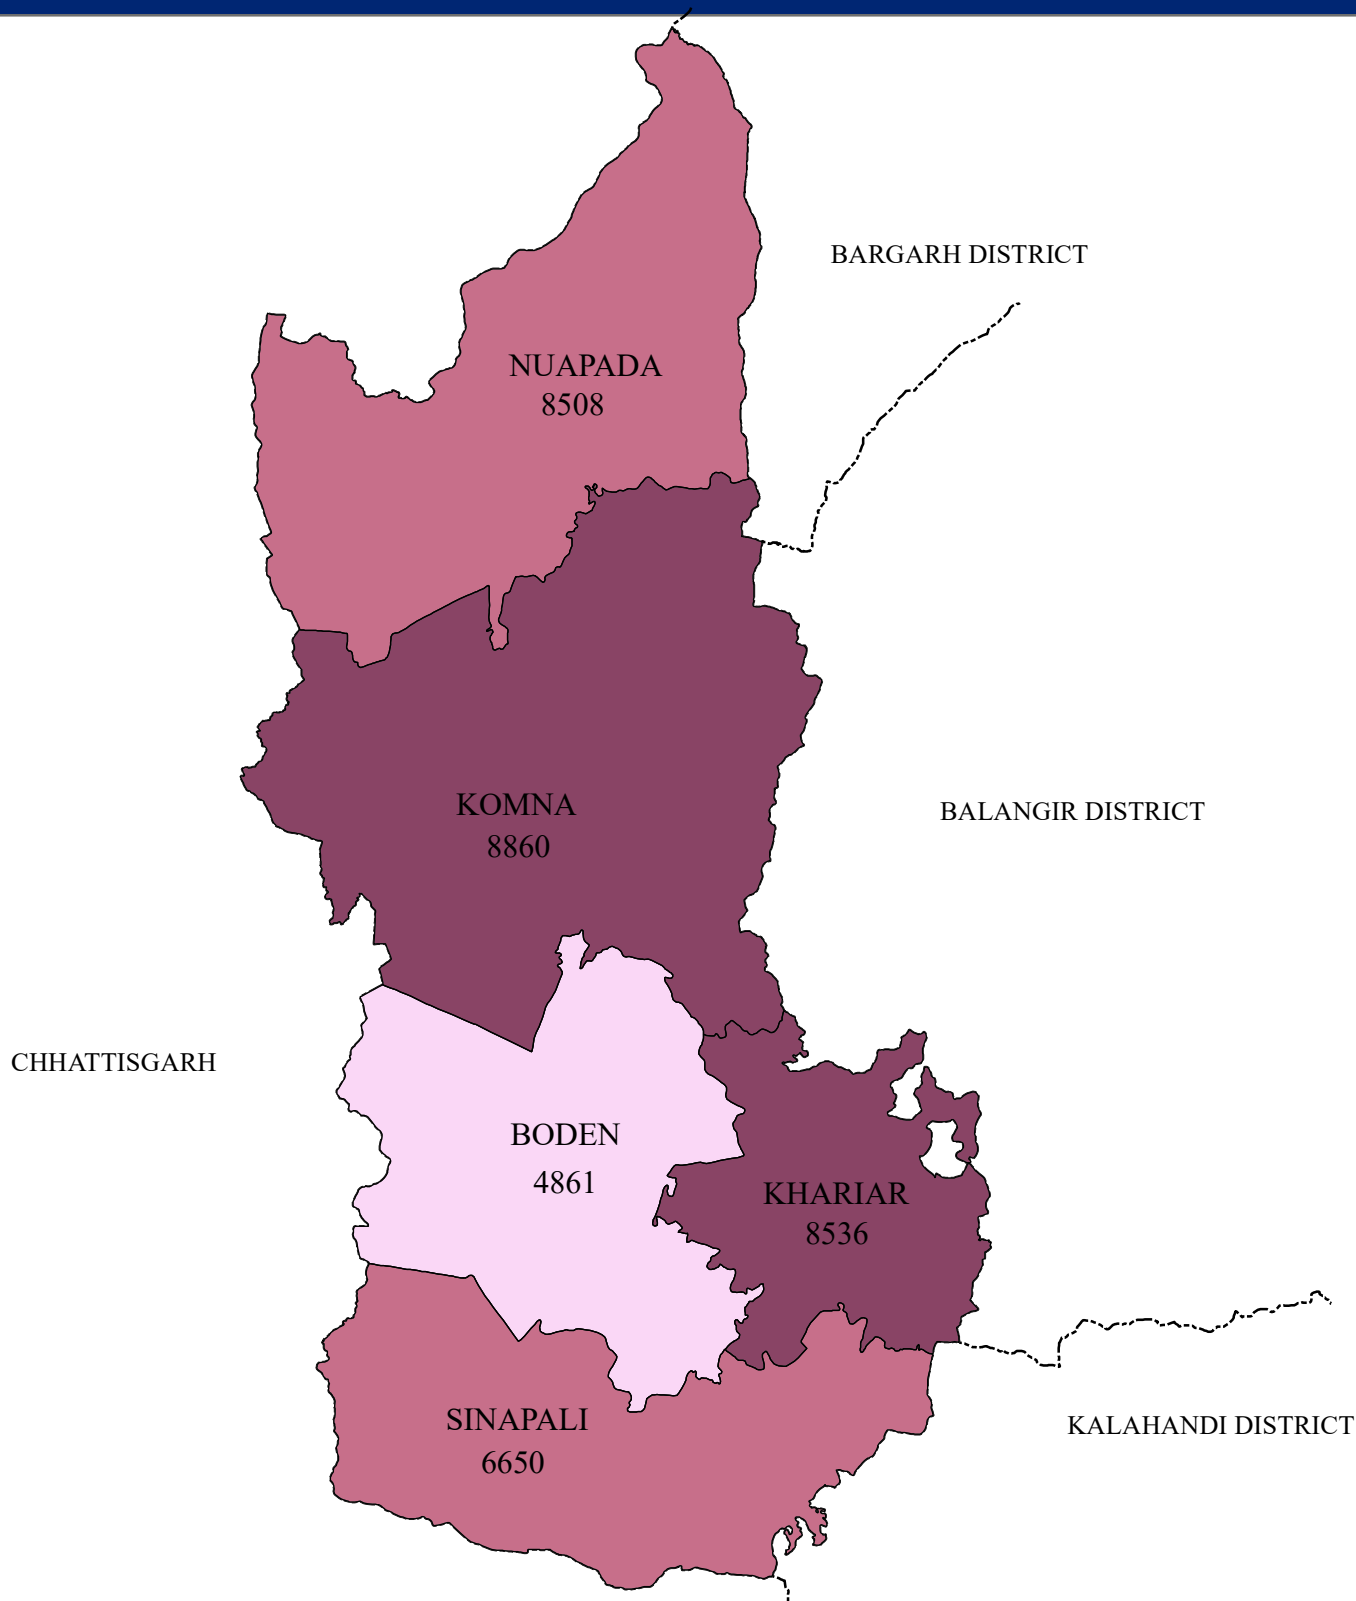

# POPULATION DISTRIBUTION MALE (SCHEDULED CASTE) DISTRICT: NUAPADA

### LEGEND

POPULATION MALE (SC)

- 4861 - 6530 (LOW)
- 6531 - 8530 (MEDIUM)
- 8531 - 8860 (HIGH)
- DISTRICT BOUNDARY
- BLOCK BOUNDARY

Source : Census - 2011

### INDEX

0 5 10 20 Kilometers