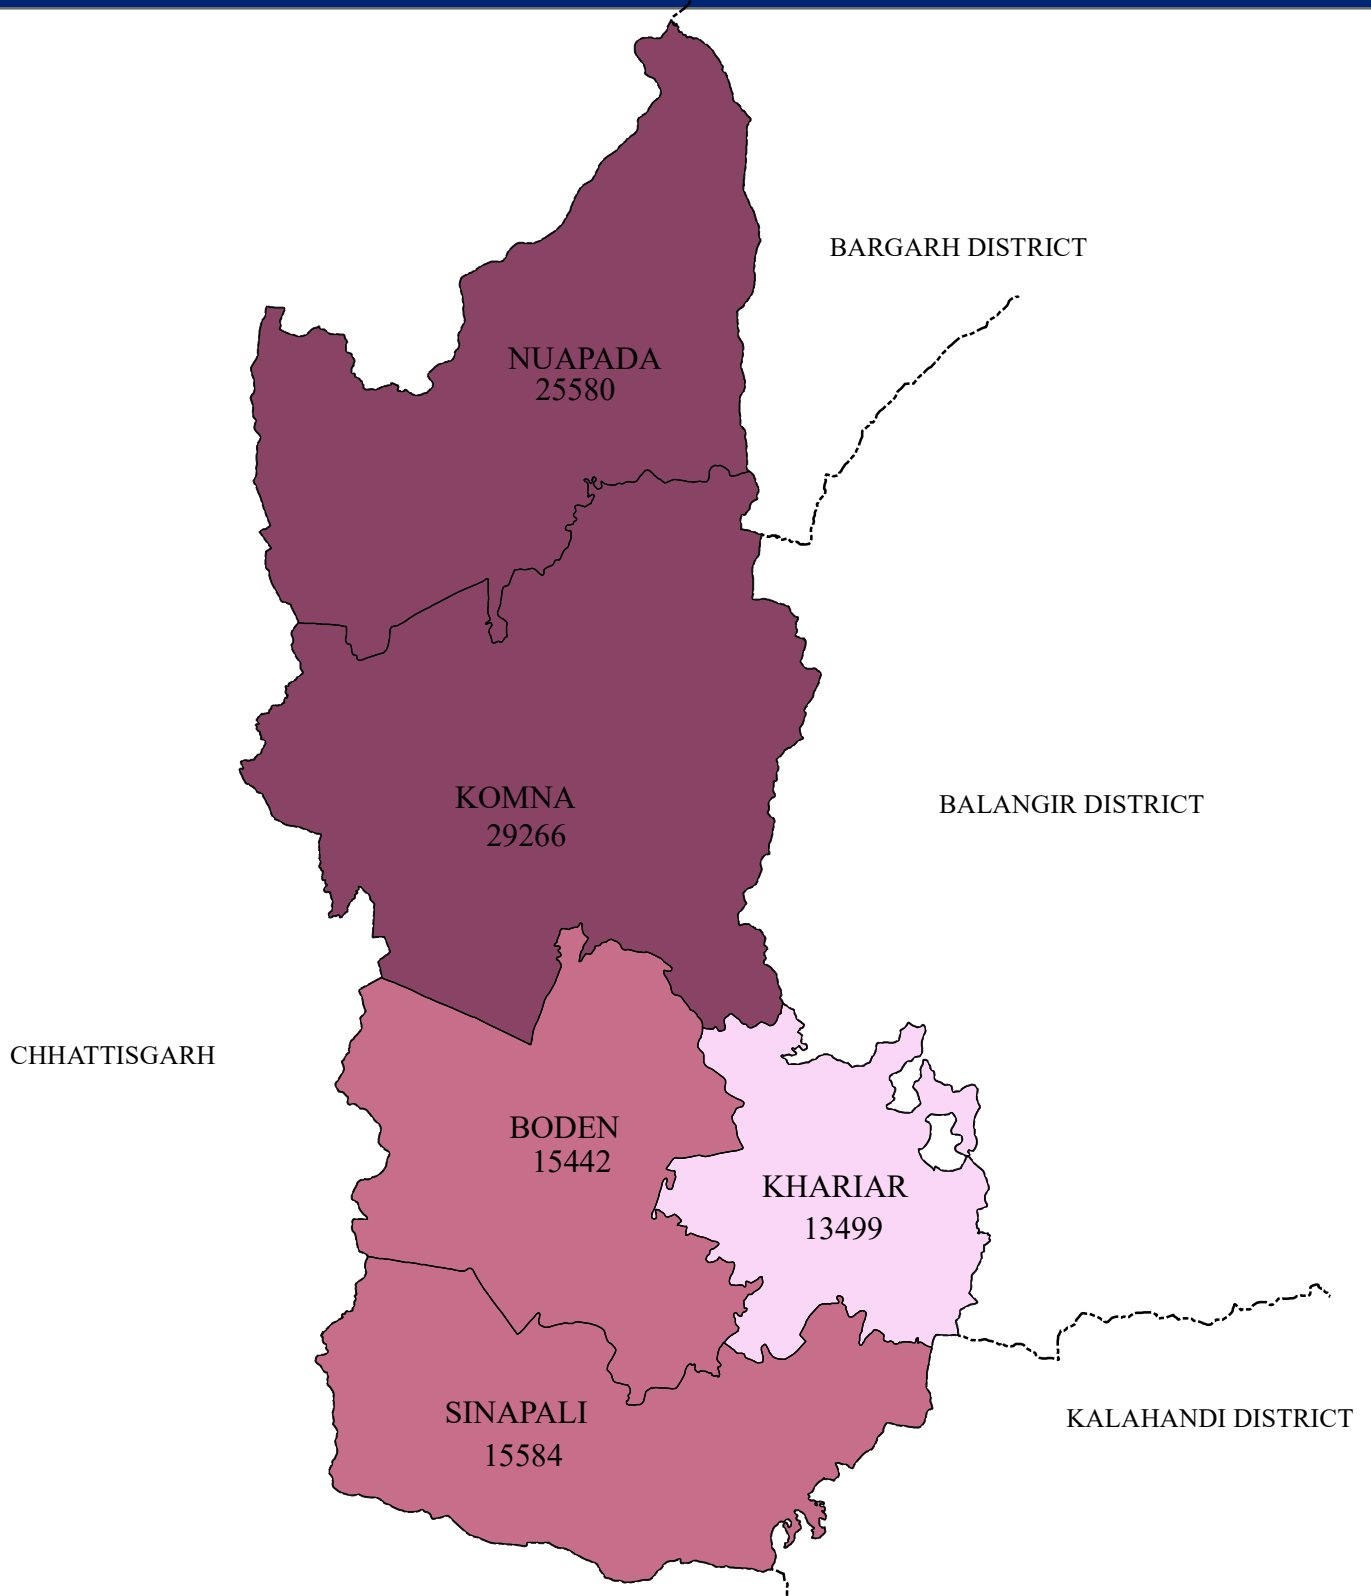

POPULATION DISTRIBUTION MALE (SCHEDULED TRIBE) DISTRICT: NUAPADA

LEGEND

DISTRIBUTION MALE (ST)

- 13499 - 13660 (LOW)
- 13661 - 15700 (MEDIUM)
- 15701 - 29266 (HIGH)
- DISTRICT BOUNDARY
- BLOCK BOUNDARY

Source : Census - 2011

INDEX

0 5 10 20 Kilometers