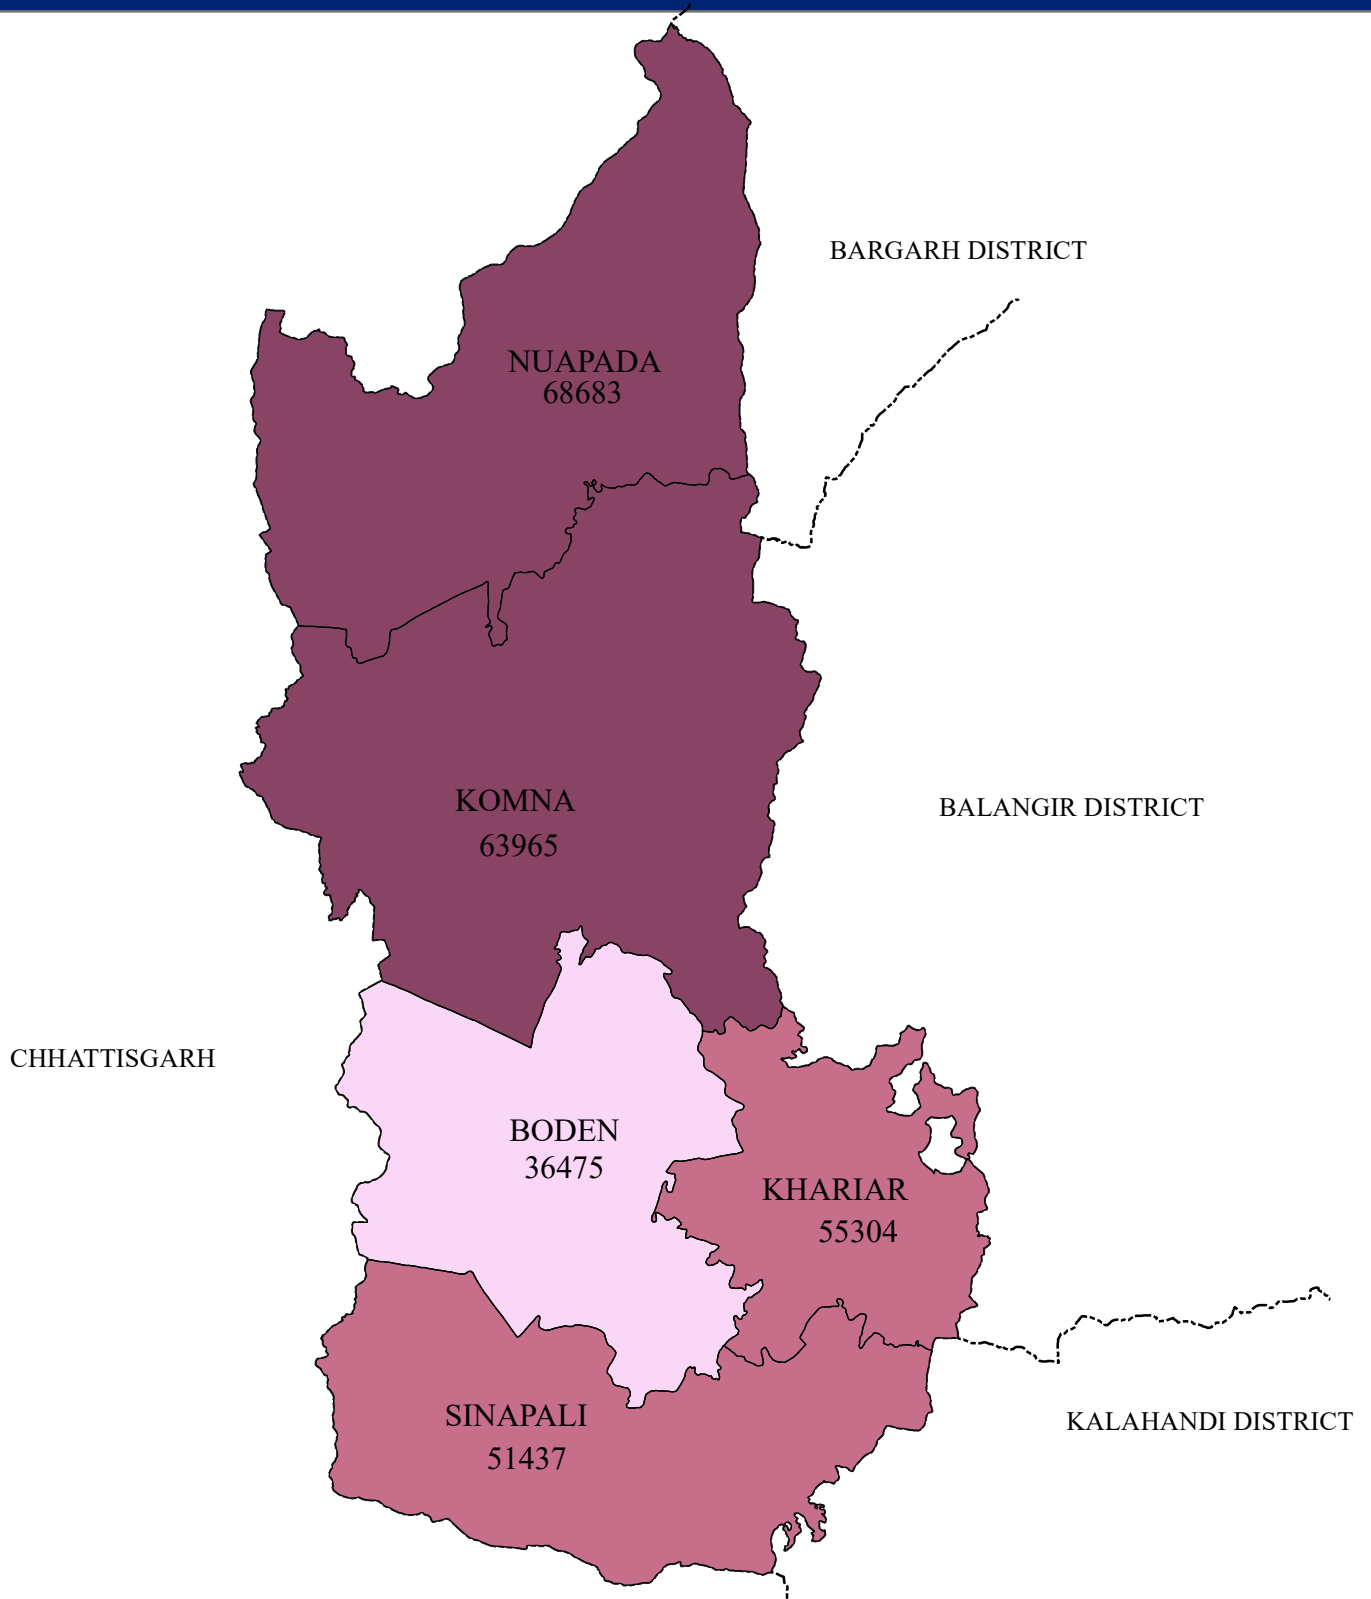

POPULATION LITERATE (IN NUMBER)

DISTRICT: NUAPADA

LEGEND

POPULATION LITERATE

- 36475 - 37140 (LOW)
- 37141 - 55660 (MEDIUM)
- 55661 - 68683 (HIGH)
- DISTRICT BOUNDARY
- BLOCK BOUNDARY

Source : Census - 2011

INDEX

0 5 10 20 Kilometers