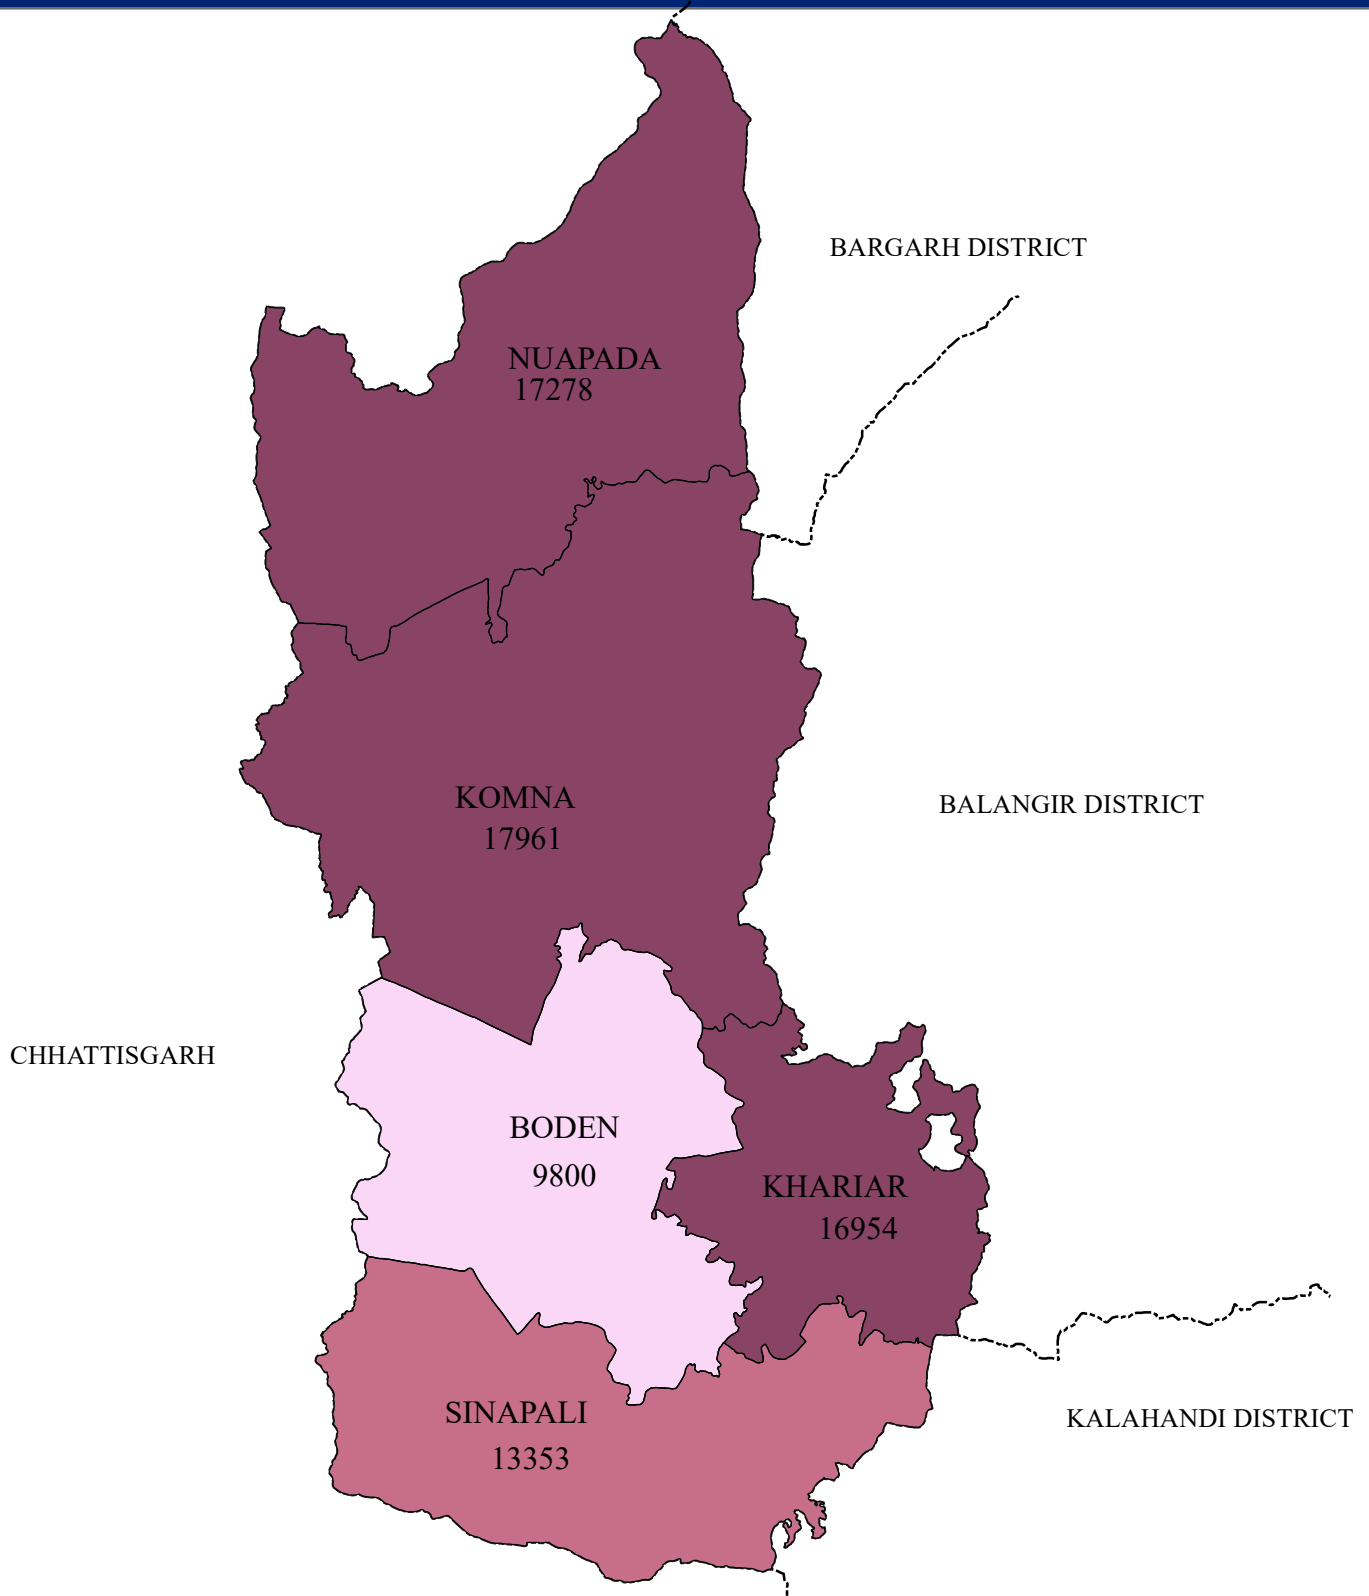

POPULATION DISTRIBUTION (SCHEDULED CASTE) DISTRICT: NUAPADA

LEGEND

TOTAL POPULATION (SC)

- 9800 - 11280 (LOW)
- 11281 - 13620 (MEDIUM)
- 13621 - 17961 (HIGH)
- DISTRICT BOUNDARY
- BLOCK BOUNDARY

Source : Census - 2011

INDEX