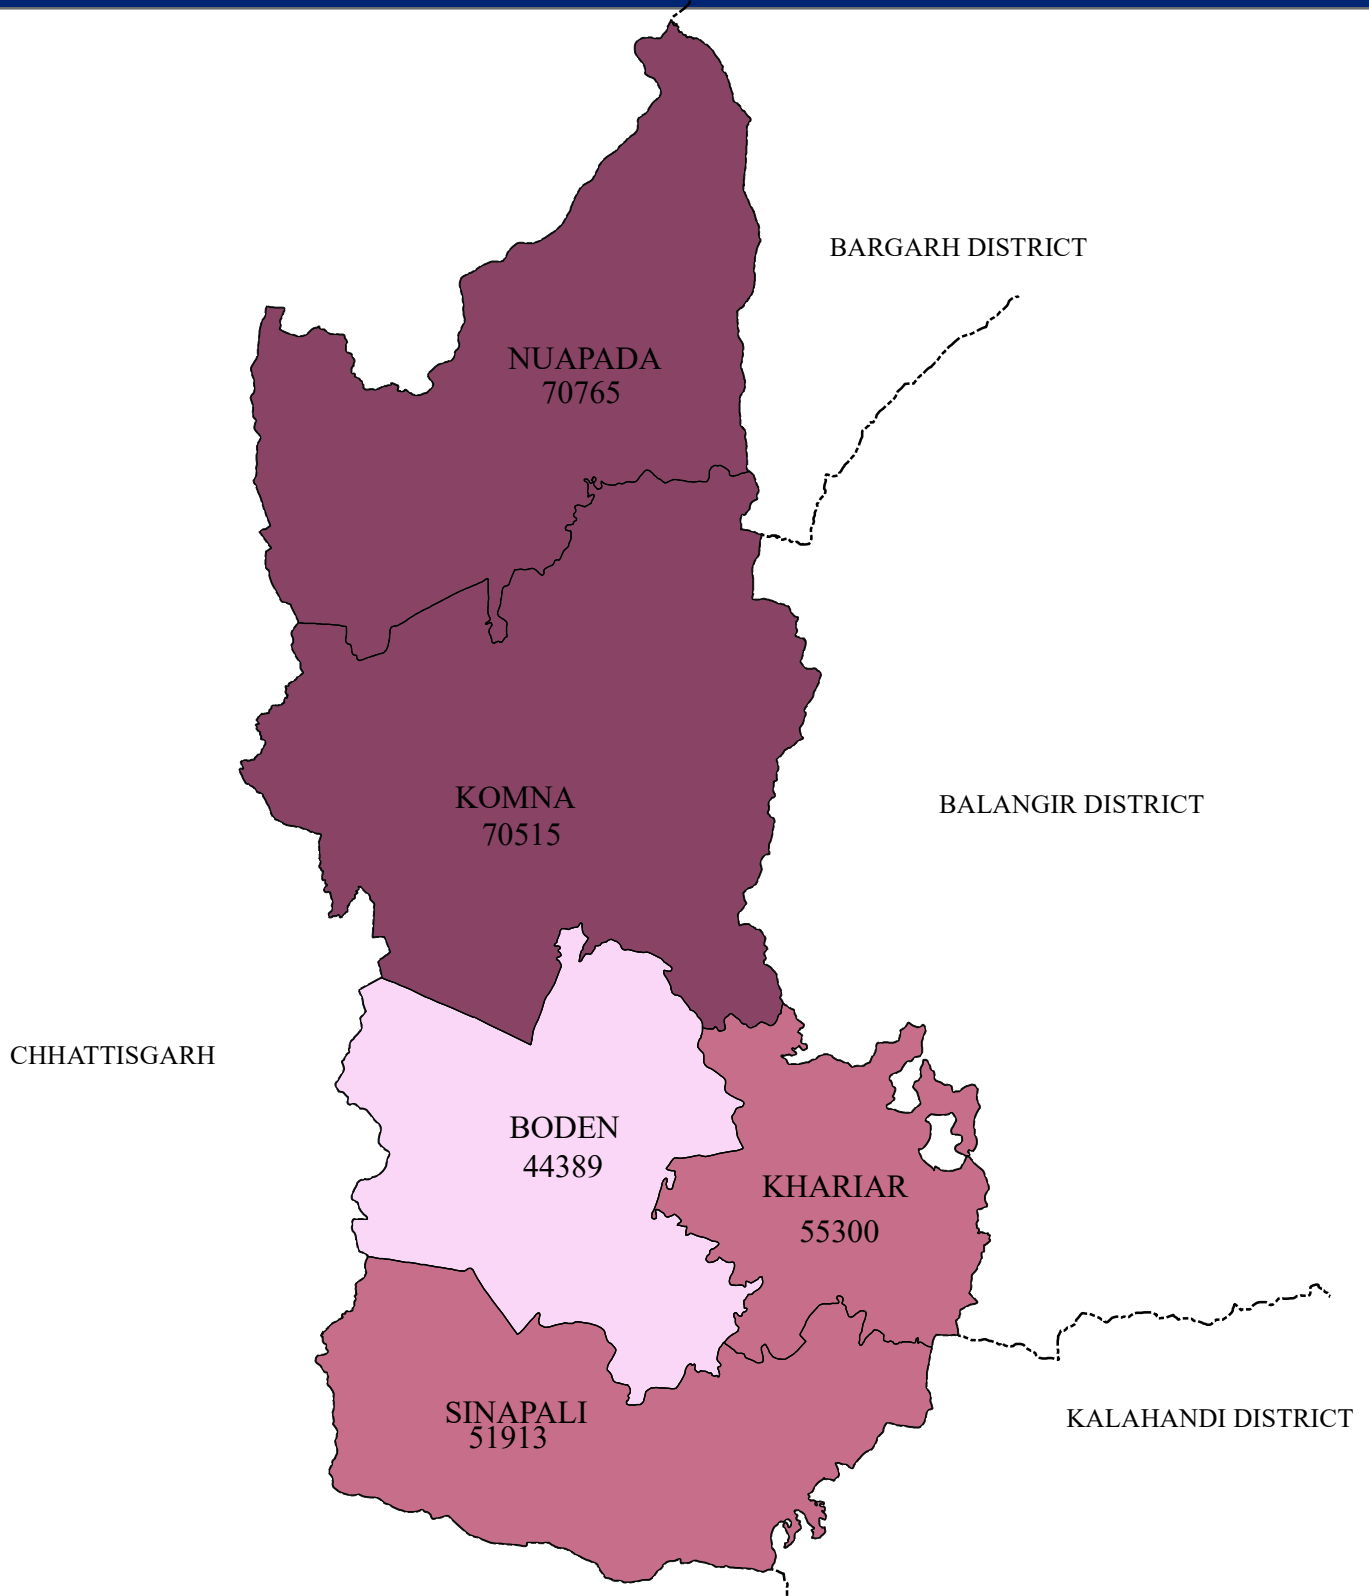

TOTAL WORK POPULATION MAP

DISTRICT: NUAPADA

LEGEND

WORK POPULATION (Main+Marginal)

- 44389 - 49170 (LOW)
- 49171 - 55300 (MEDIUM)
- 55301 - 70765 (HIGH)
- DISTRICT BOUNDARY
- BLOCK BOUNDARY

Source : Census - 2011

INDEX

0 5 10 20 Kilometers