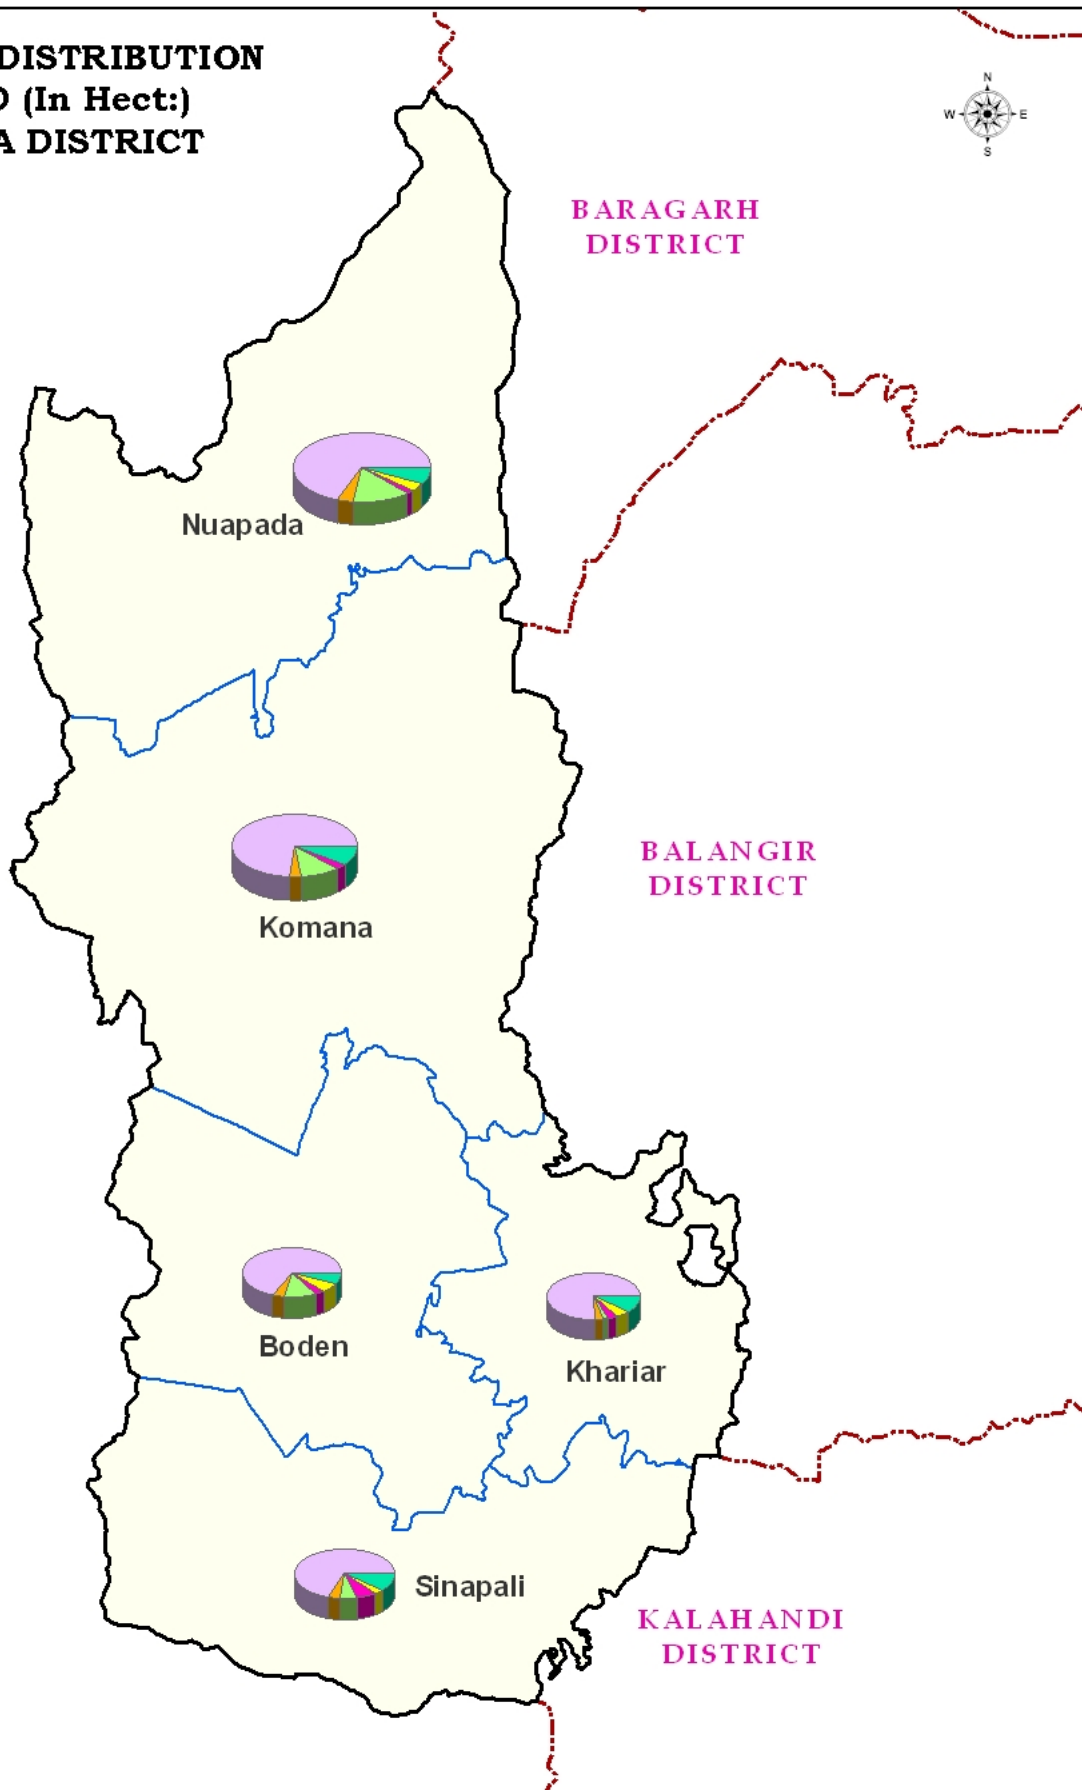

BLOCKWISE DISTRIBUTION OF LAND (In Hect:) NUAPADA DISTRICT

C
H
H
A
T
I
S
G
A
R
H

INDIA	ORISSA	L E G E N D		Scale :
		<p>DISTRIBUTION OF LAND:</p> <ul style="list-style-type: none"> Agricultural Land Grazing Land Forest Land Miscellaneous Crop Baren Land Cultivable Waste Non Agricultural Waste 	<ul style="list-style-type: none"> Block Boundary District Boundary 	<p>Prepared By: GIS Division NIC, Bhubaneswar.</p> <p>Data Source-District Administration 2008</p>