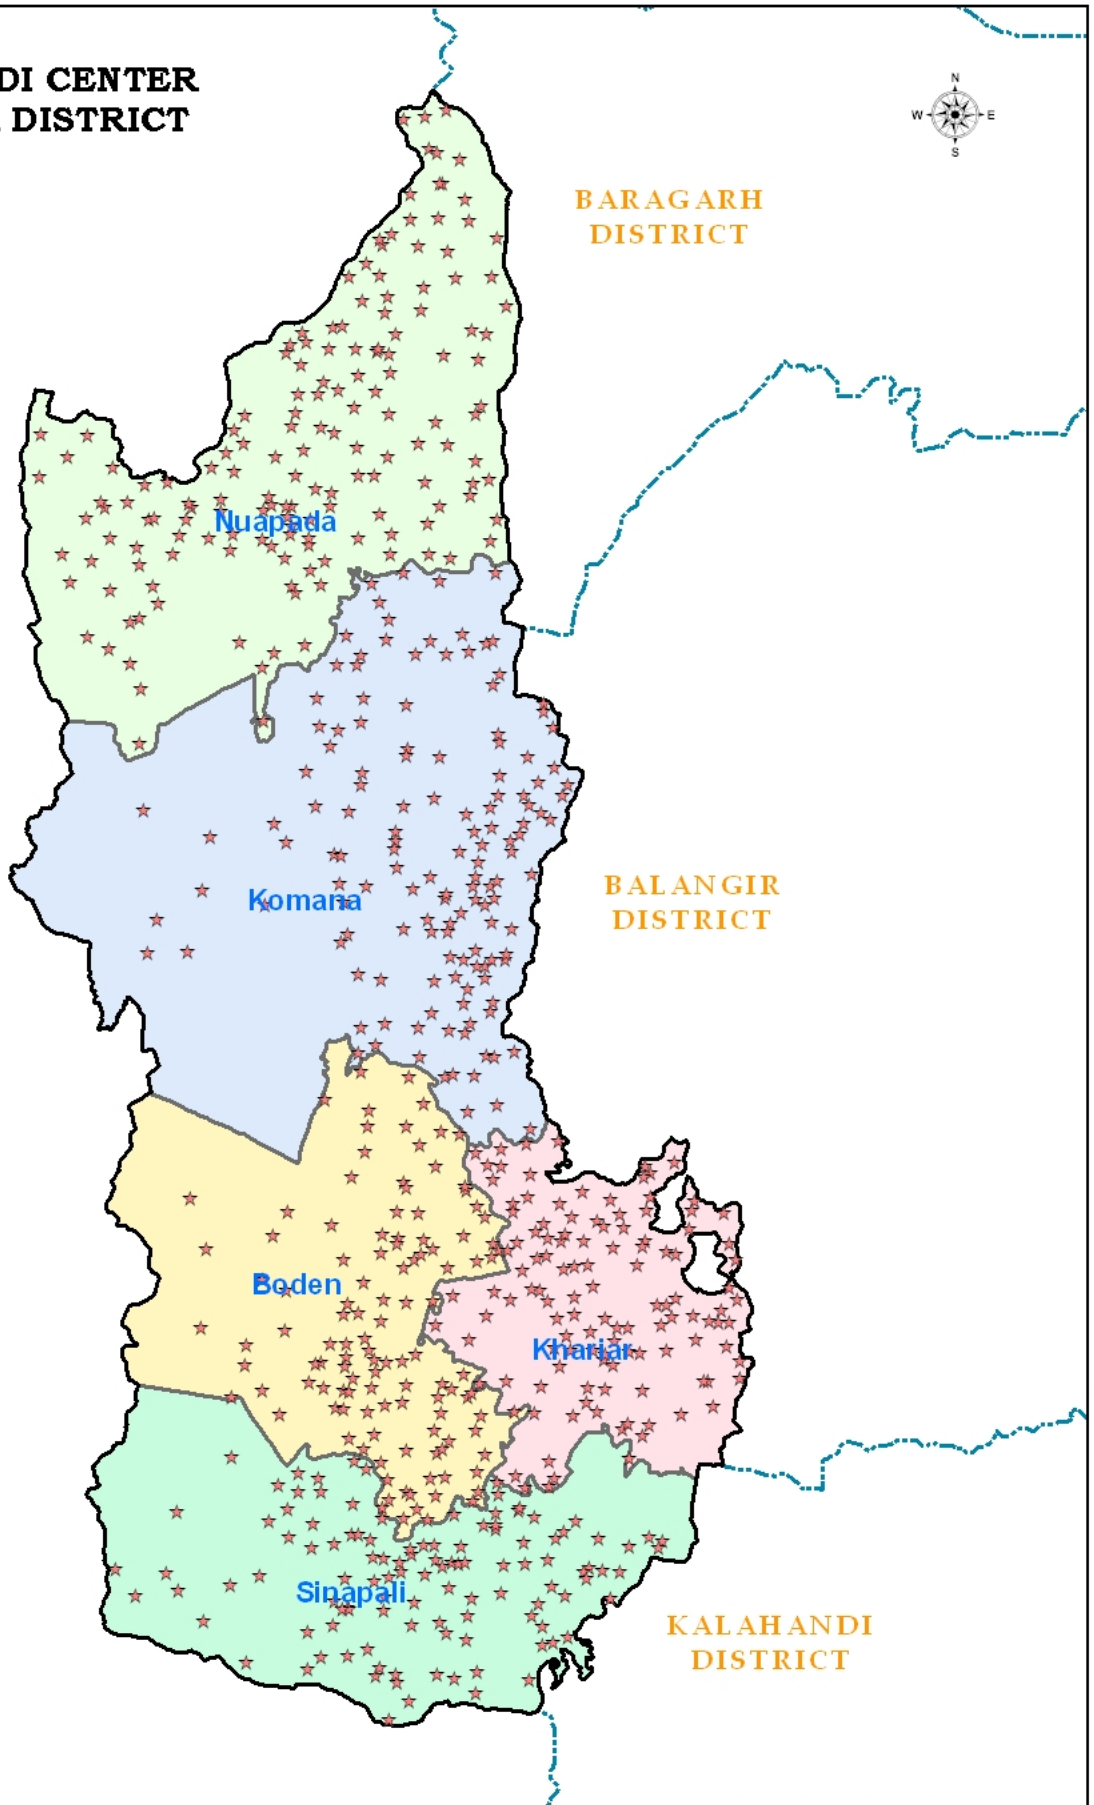

ANGANWADI CENTER NUAPADA DISTRICT

C
H
H
A
T
I
S
G
A
R
H

INDIA	ORISSA	LEGEND	Scale :
		<ul style="list-style-type: none"> ★ Anganwadi Centers — Block Boundary — District Boundary 	<p>Prepared By: GIS Division NIC, Bhubaneswar.</p> <p>Data Source-District Administration 2008</p>