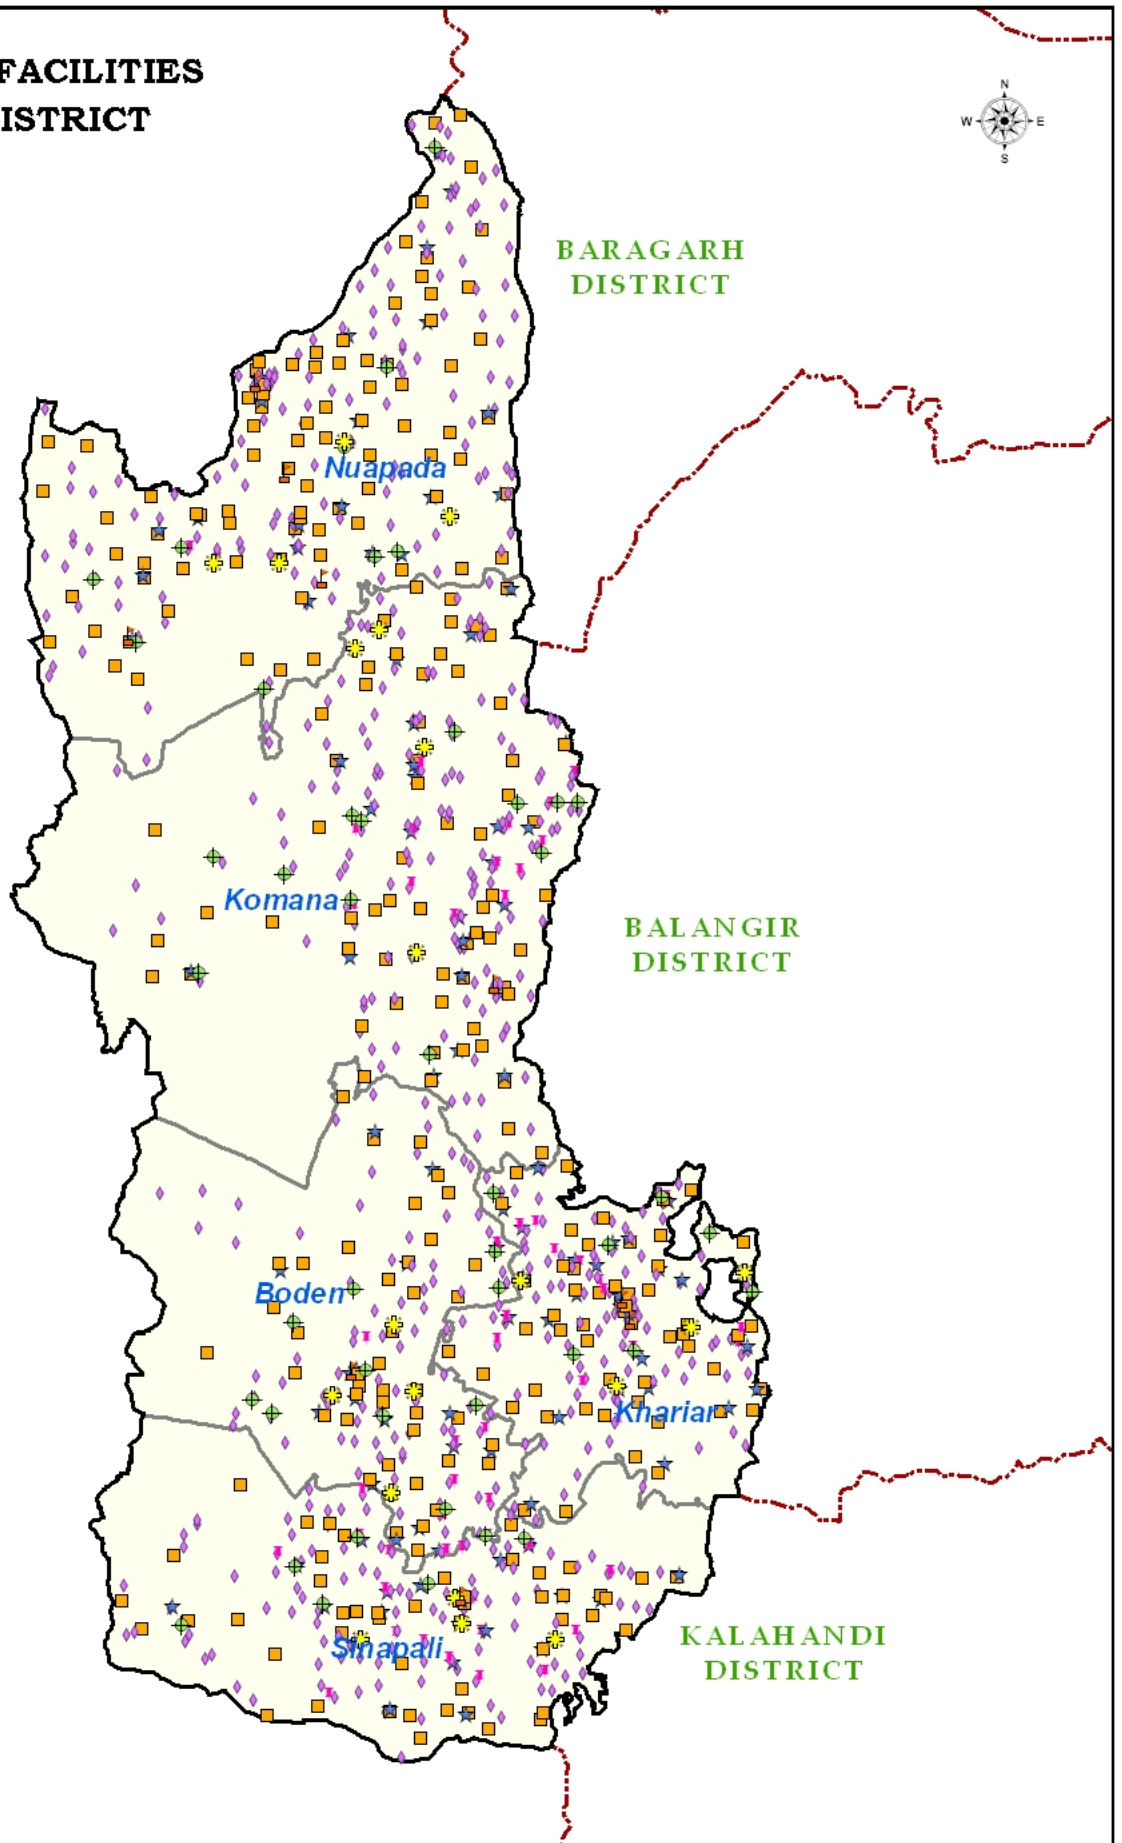

# EDUCATION FACILITIES NUAPADA DISTRICT

C  
H  
H  
A  
T  
I  
S  
G  
A  
R  
H

INDIA	ORISSA	LEGEND		Scale :
		<ul style="list-style-type: none"> <li> Colleges</li> <li> High School</li> <li> M.E. School</li> <li> U.P. School</li> <li> Primary School</li> </ul>	<ul style="list-style-type: none"> <li> NCLP School</li> <li> SSD School</li> <li> Block Boundary</li> <li> District Boundary</li> </ul>	<p>Prepared By: GIS Division NIC, Bhubaneswar.</p> <p>Data Source-District Administration 2008</p>