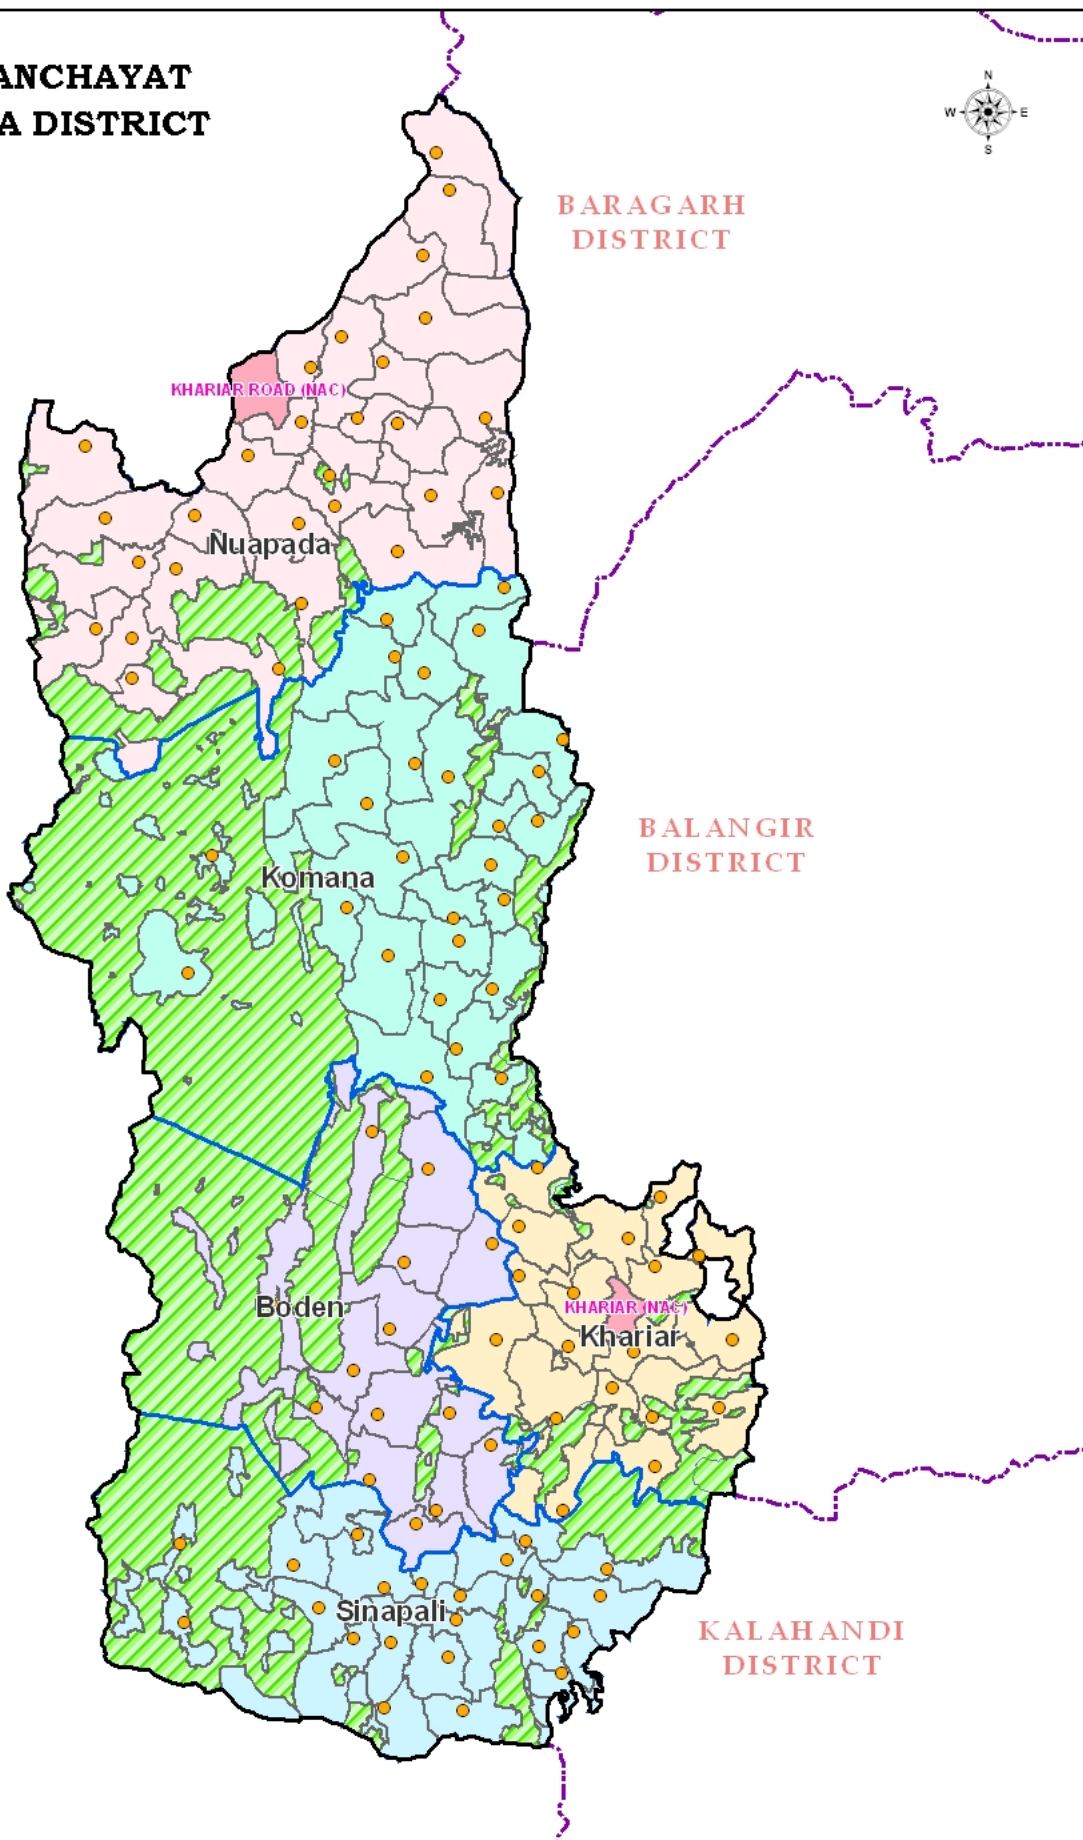

# GRAMPANCHAYAT NUAPADA DISTRICT

C  
H  
H  
A  
T  
I  
S  
G  
A  
R  
H

L E G E N D

- GP Headquarter
- GP Boundary
- Block Boundary
- District Boundary
- Forest
- Town

Scale :  
10 5 0 10 Kilometers

Prepared By:  
GIS Division  
NIC, Bhubaneswar.

Data Source-District Administration 2008