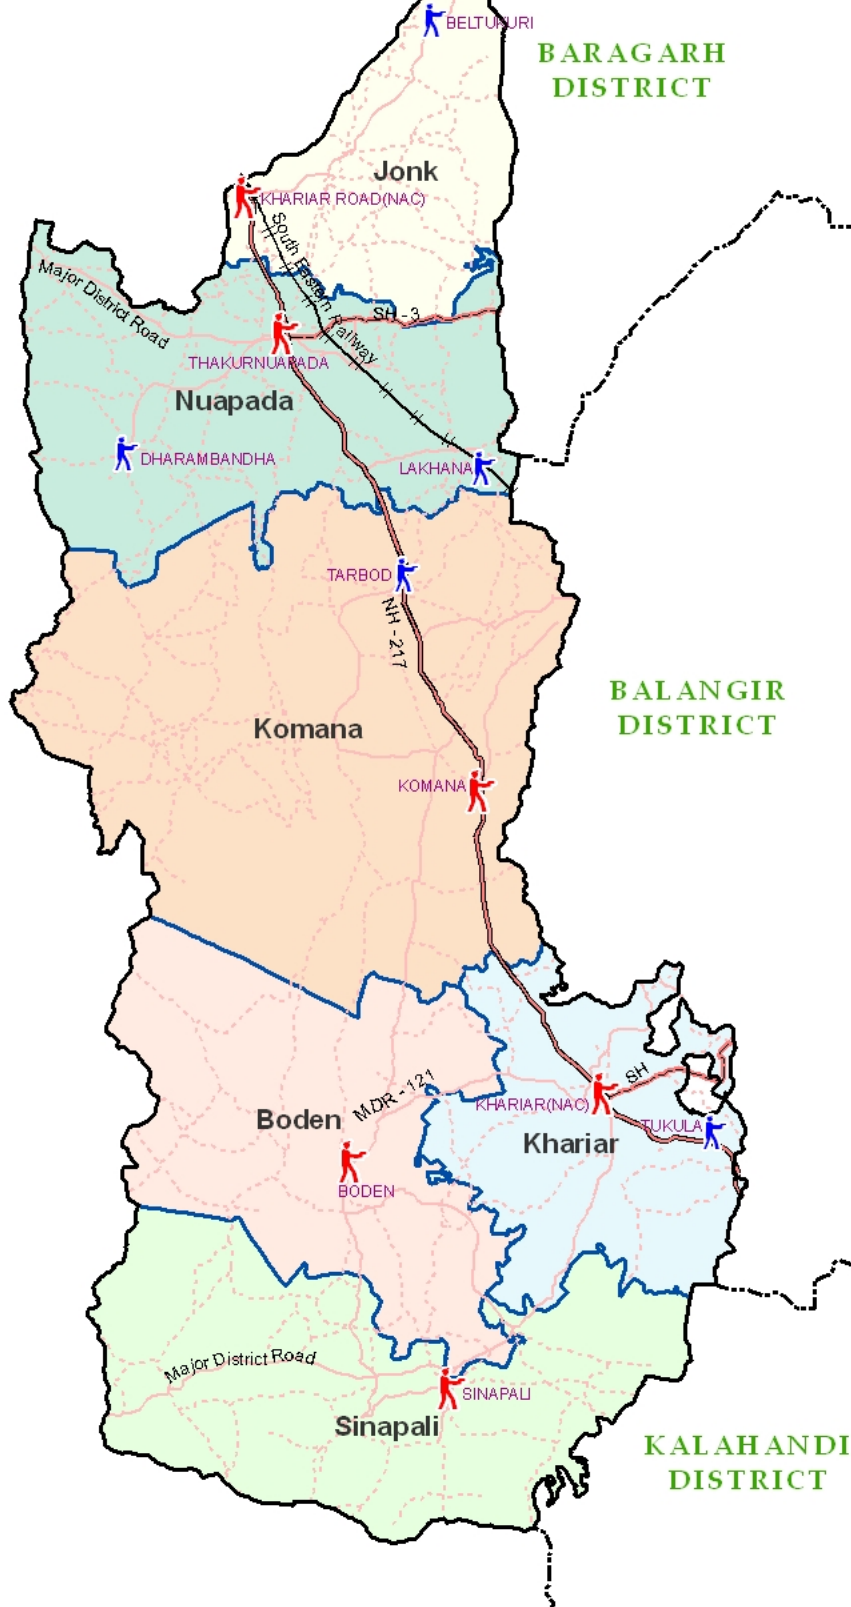

POLICE STATION WITH OUT-POST NUAPADA DISTRICT

C
H
H
A
T
I
S
G
A
R
H

L E G E N D	
	Out Post
	Police Station
	Block Boundary
	District Boundary
	Railway line
	National Highway
	State Highway
	Major district Road
	Other district Road
	Other Road

Prepared By:
**GIS Division
 NIC, Bhubaneswar.**
 Data Source-District Administration 2008