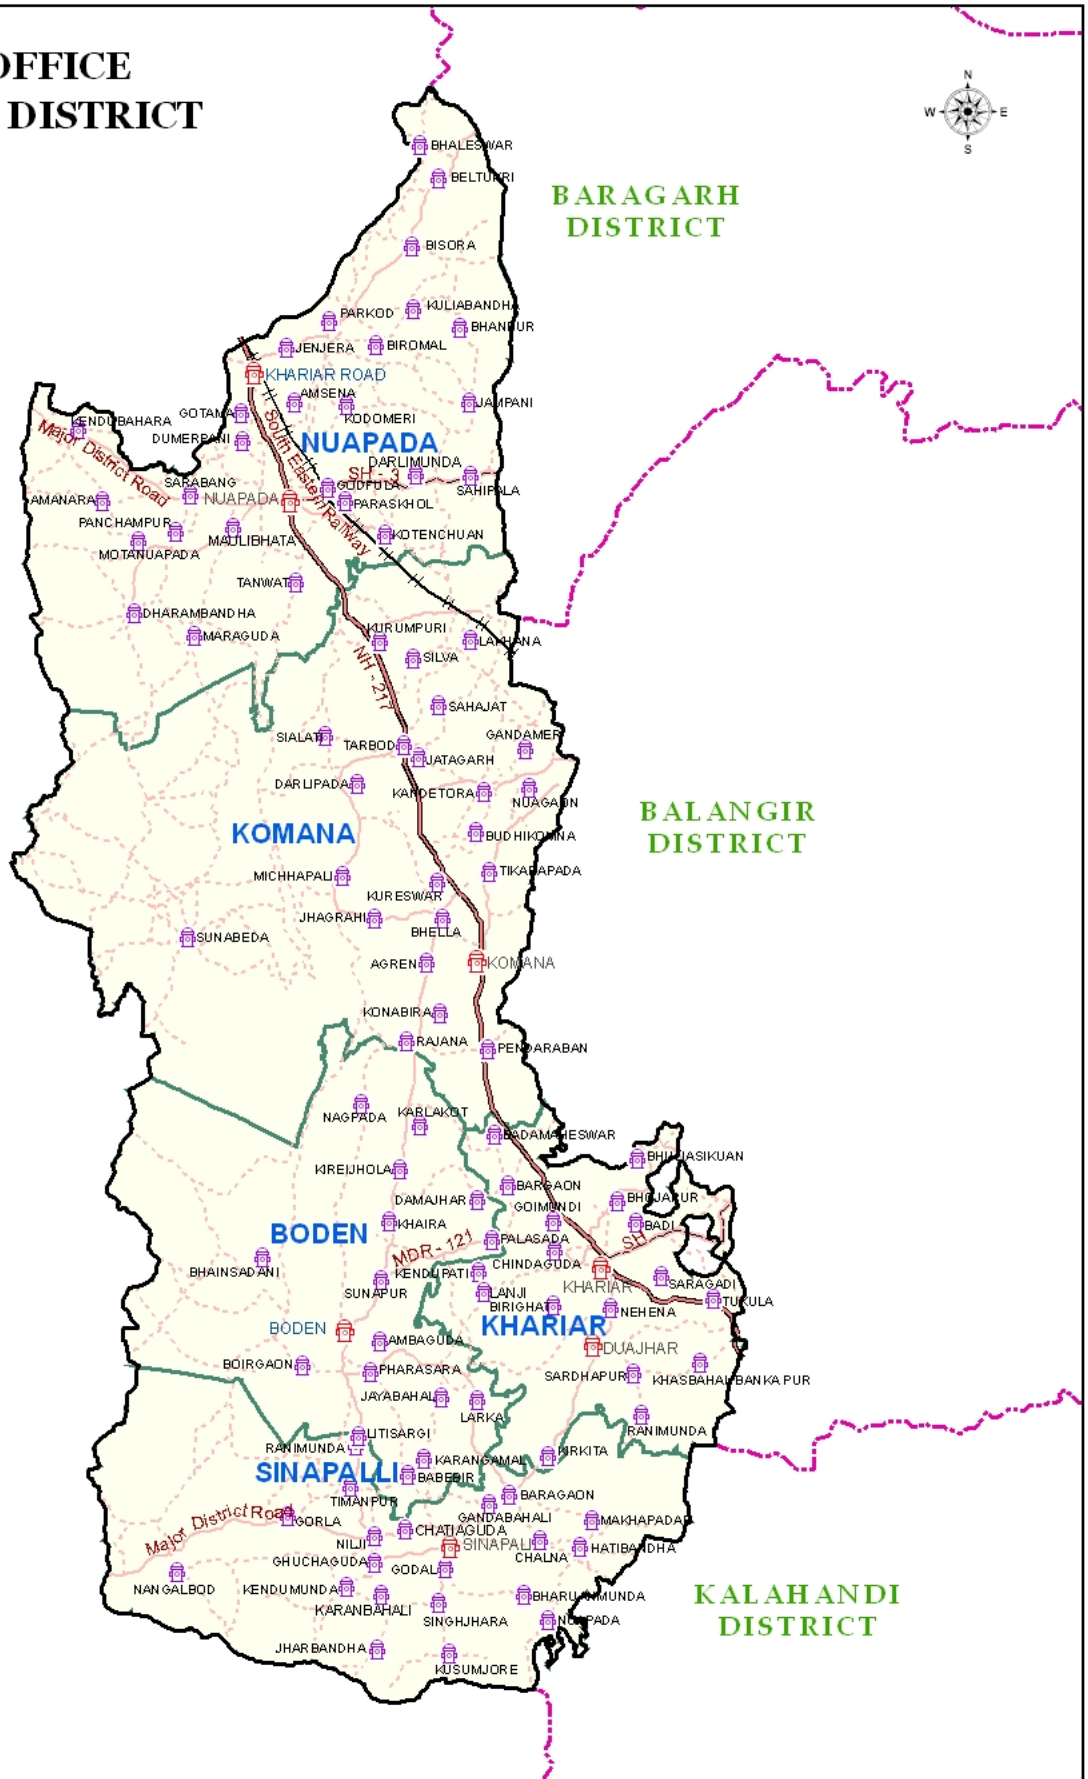

POST-OFFICE NUAPADA DISTRICT

C
H
H
A
T
I
S
G
A
R
H

INDIA	ORISSA	L E G E N D		Scale :
		<ul style="list-style-type: none"> Head Post-office Branch Post-office Block Boundary District Boundary MARAGUDA Post Office Name 	<ul style="list-style-type: none"> Railway line National Highway State Highway Major district Road Other district Road Other Road 	<p>Prepared By: GIS Division NIC, Bhubaneswar.</p> <p>Data Source-District Administration 2008</p>