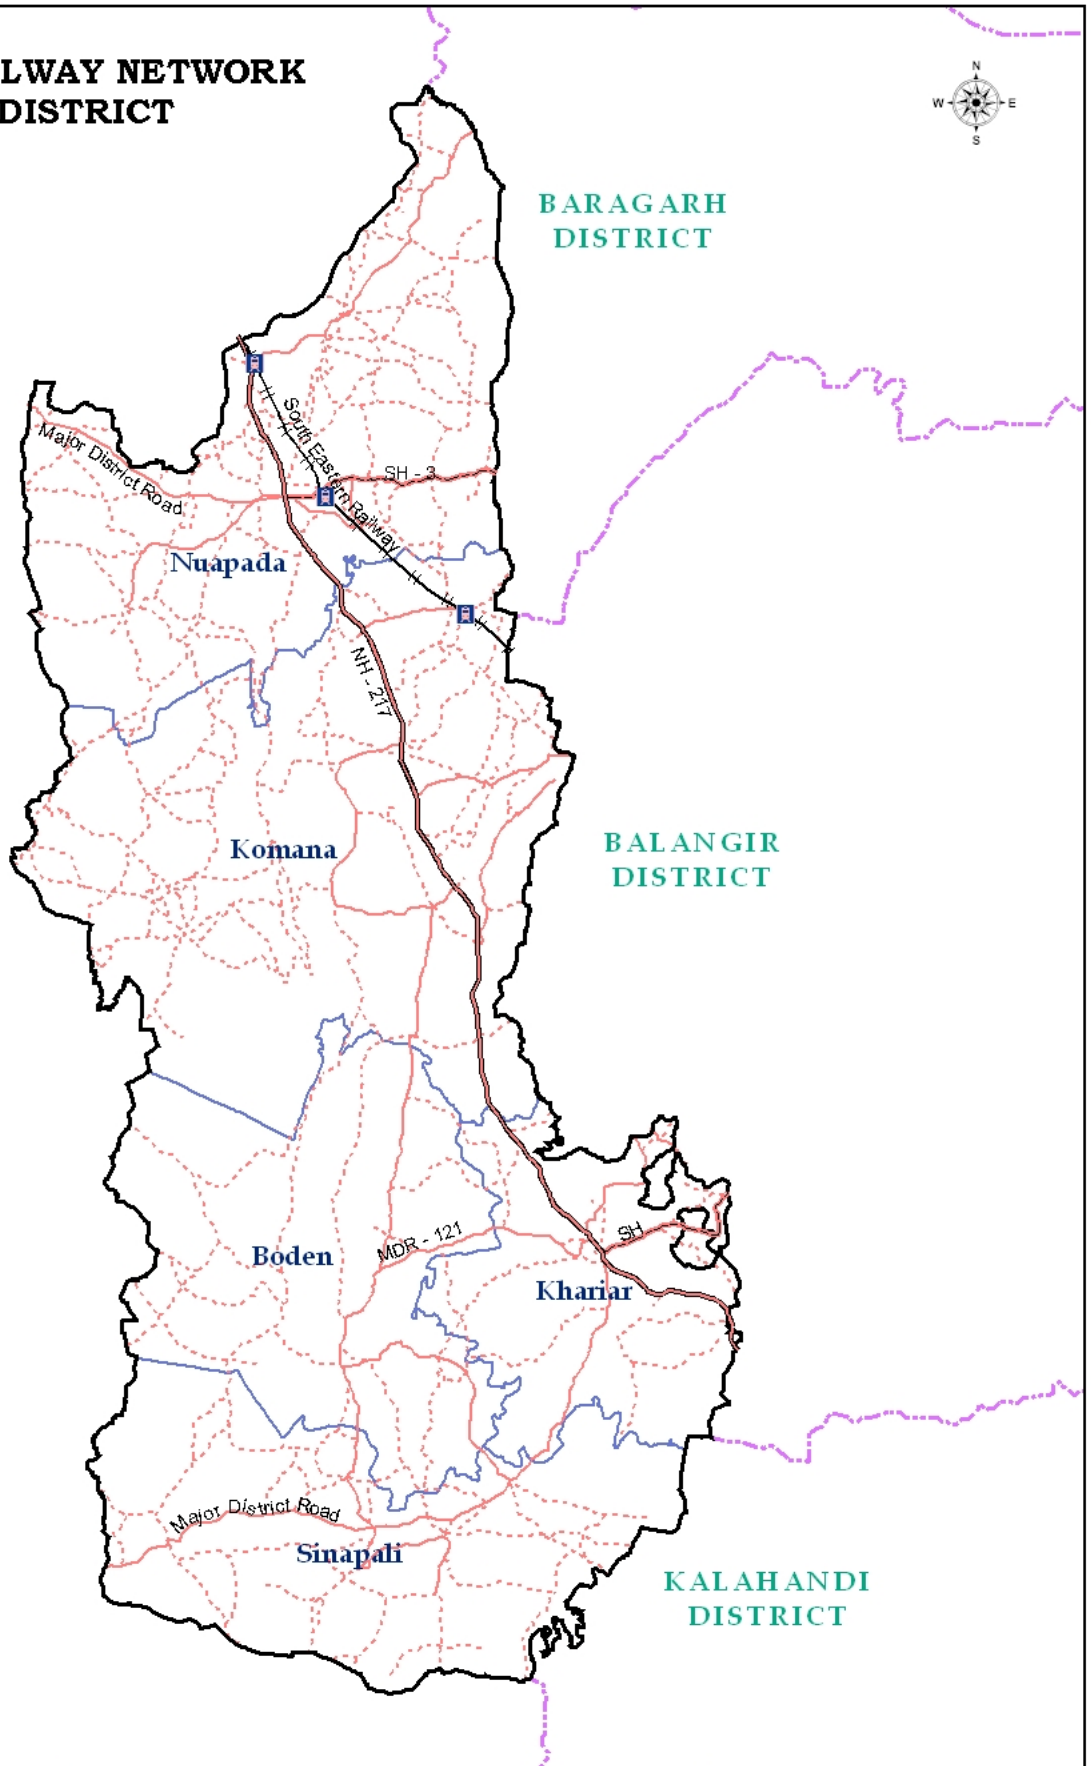

ROAD AND RAILWAY NETWORK NUAPADA DISTRICT

C
H
H
A
T
I
S
G
A
R
H

INDIA	ORISSA	LEGEND		Scale :
		<ul style="list-style-type: none"> Railway Station Block Boundary District Boundary Railway line National Highway State Highway Major district Road Other district Road Other Road 		Prepared By: GIS Division NIC, Bhubaneswar. Data Source-District Administration 2008