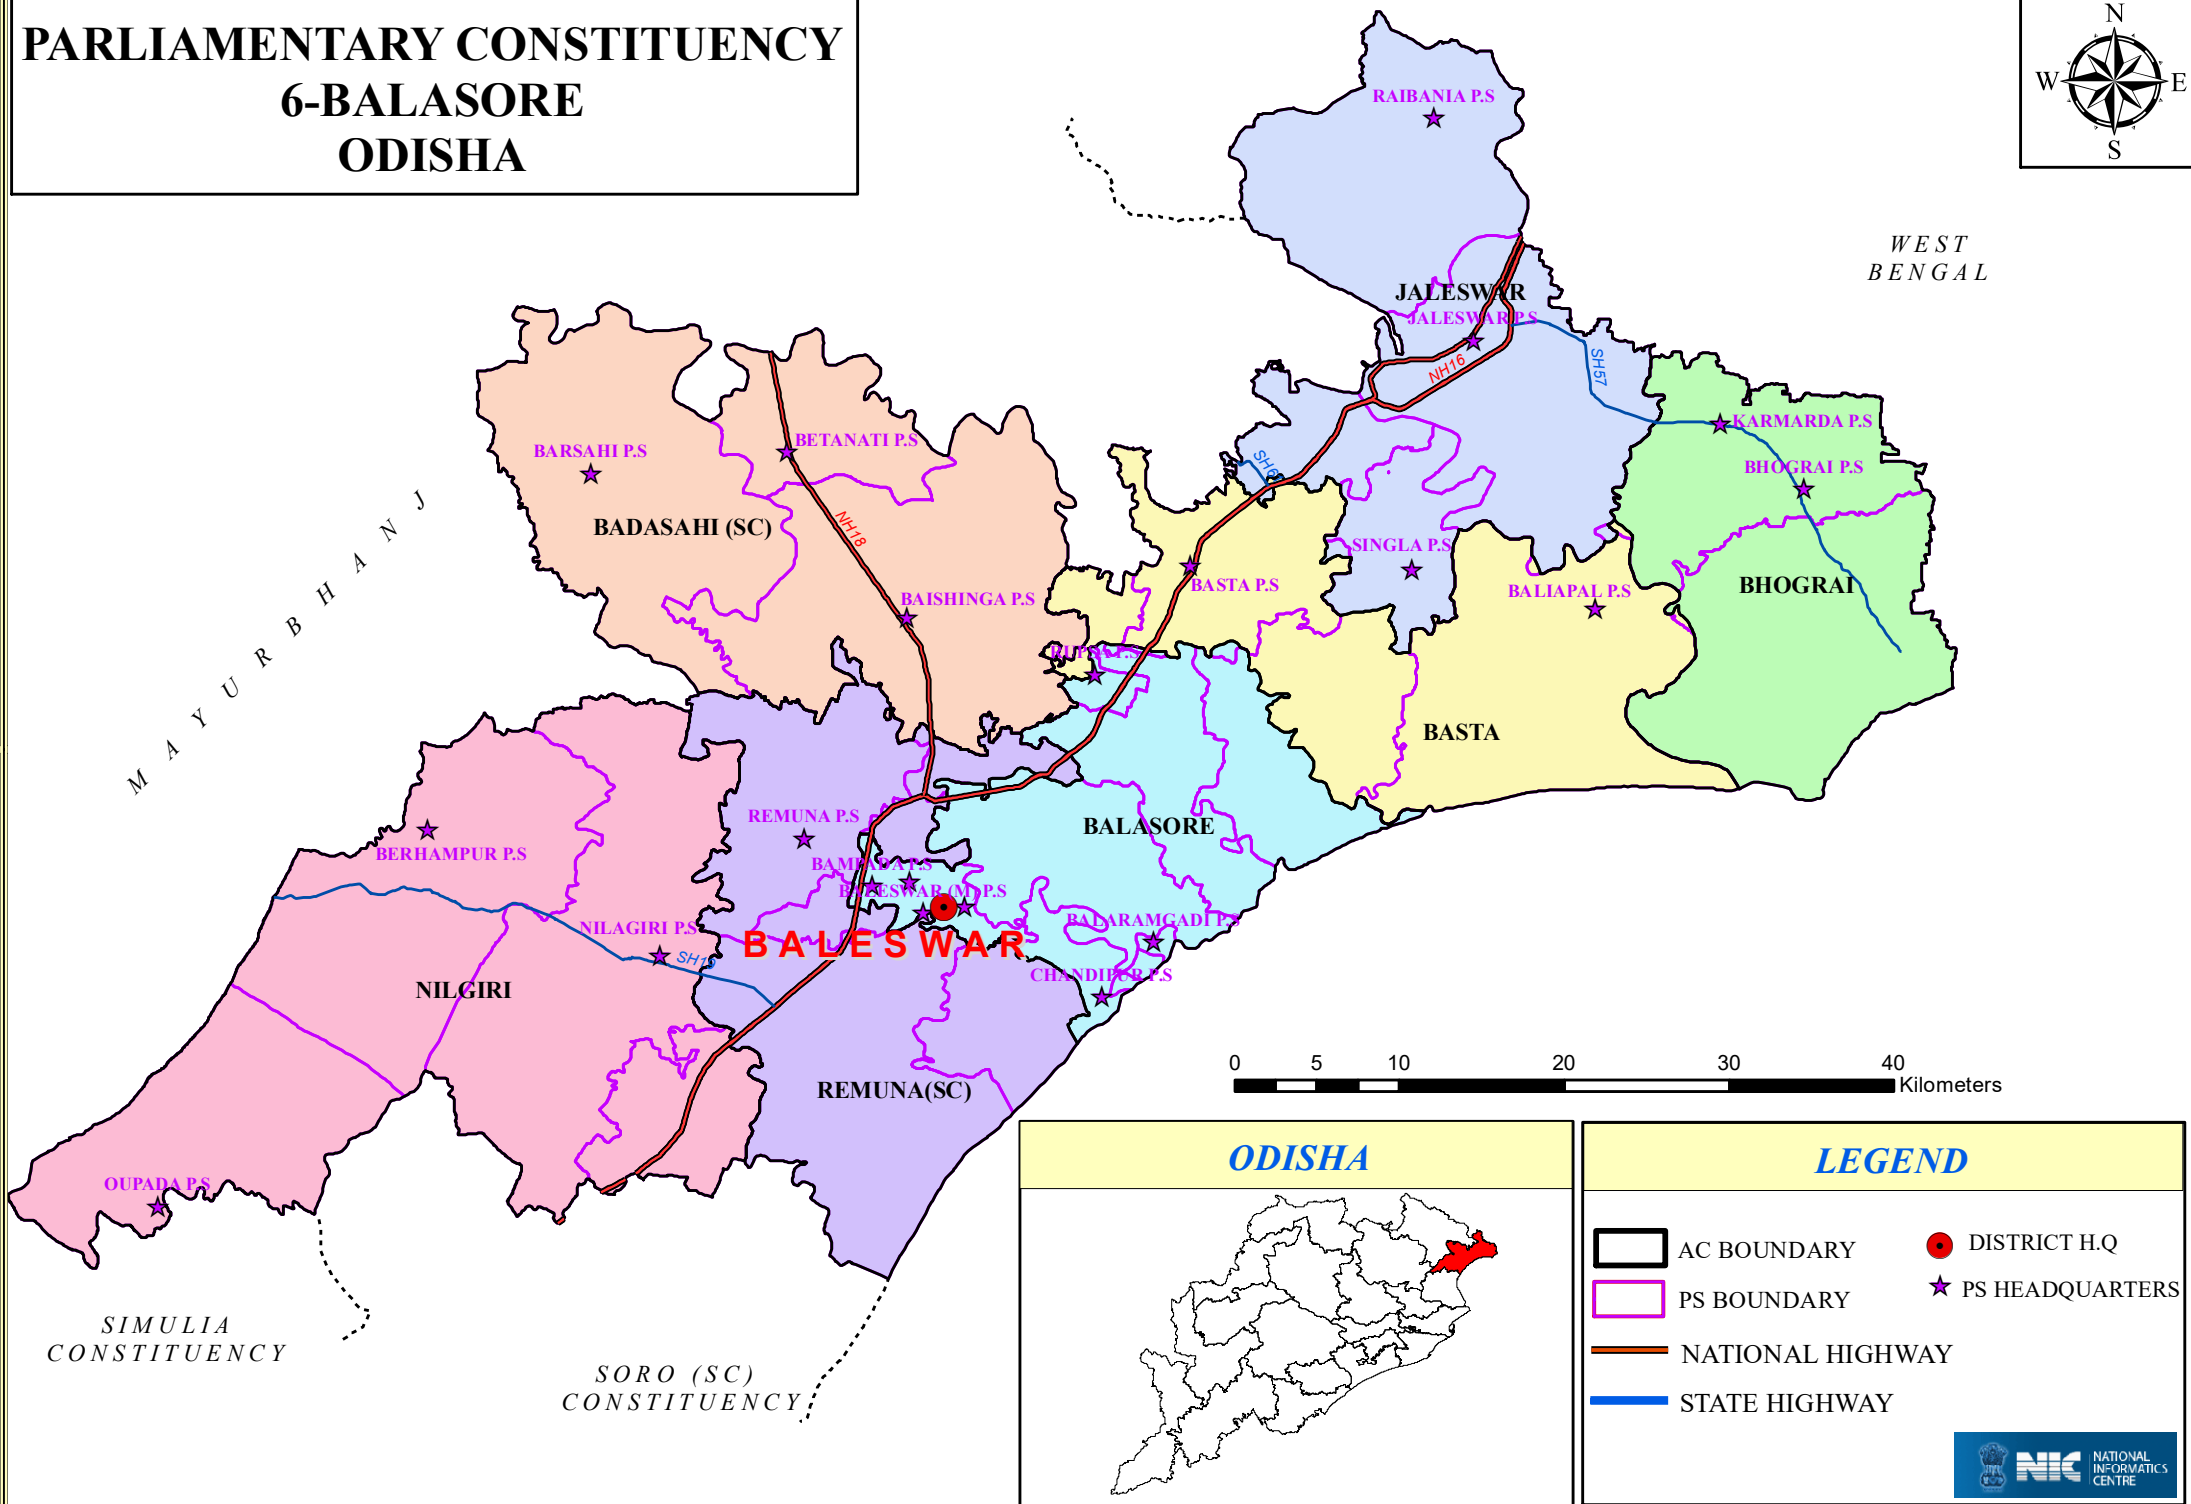

PARLIAMENTARY CONSTITUENCY 6-BALASORE ODISHA

WEST
BENGAL

MAYURBHANJ

SIMULIA
CONSTITUENCY

SORO (SC)
CONSTITUENCY

ODISHA

| LEGEND | |
|--------|------------------|
| | AC BOUNDARY |
| | PS BOUNDARY |
| | NATIONAL HIGHWAY |
| | STATE HIGHWAY |
| | DISTRICT H.Q |
| | PS HEADQUARTERS |