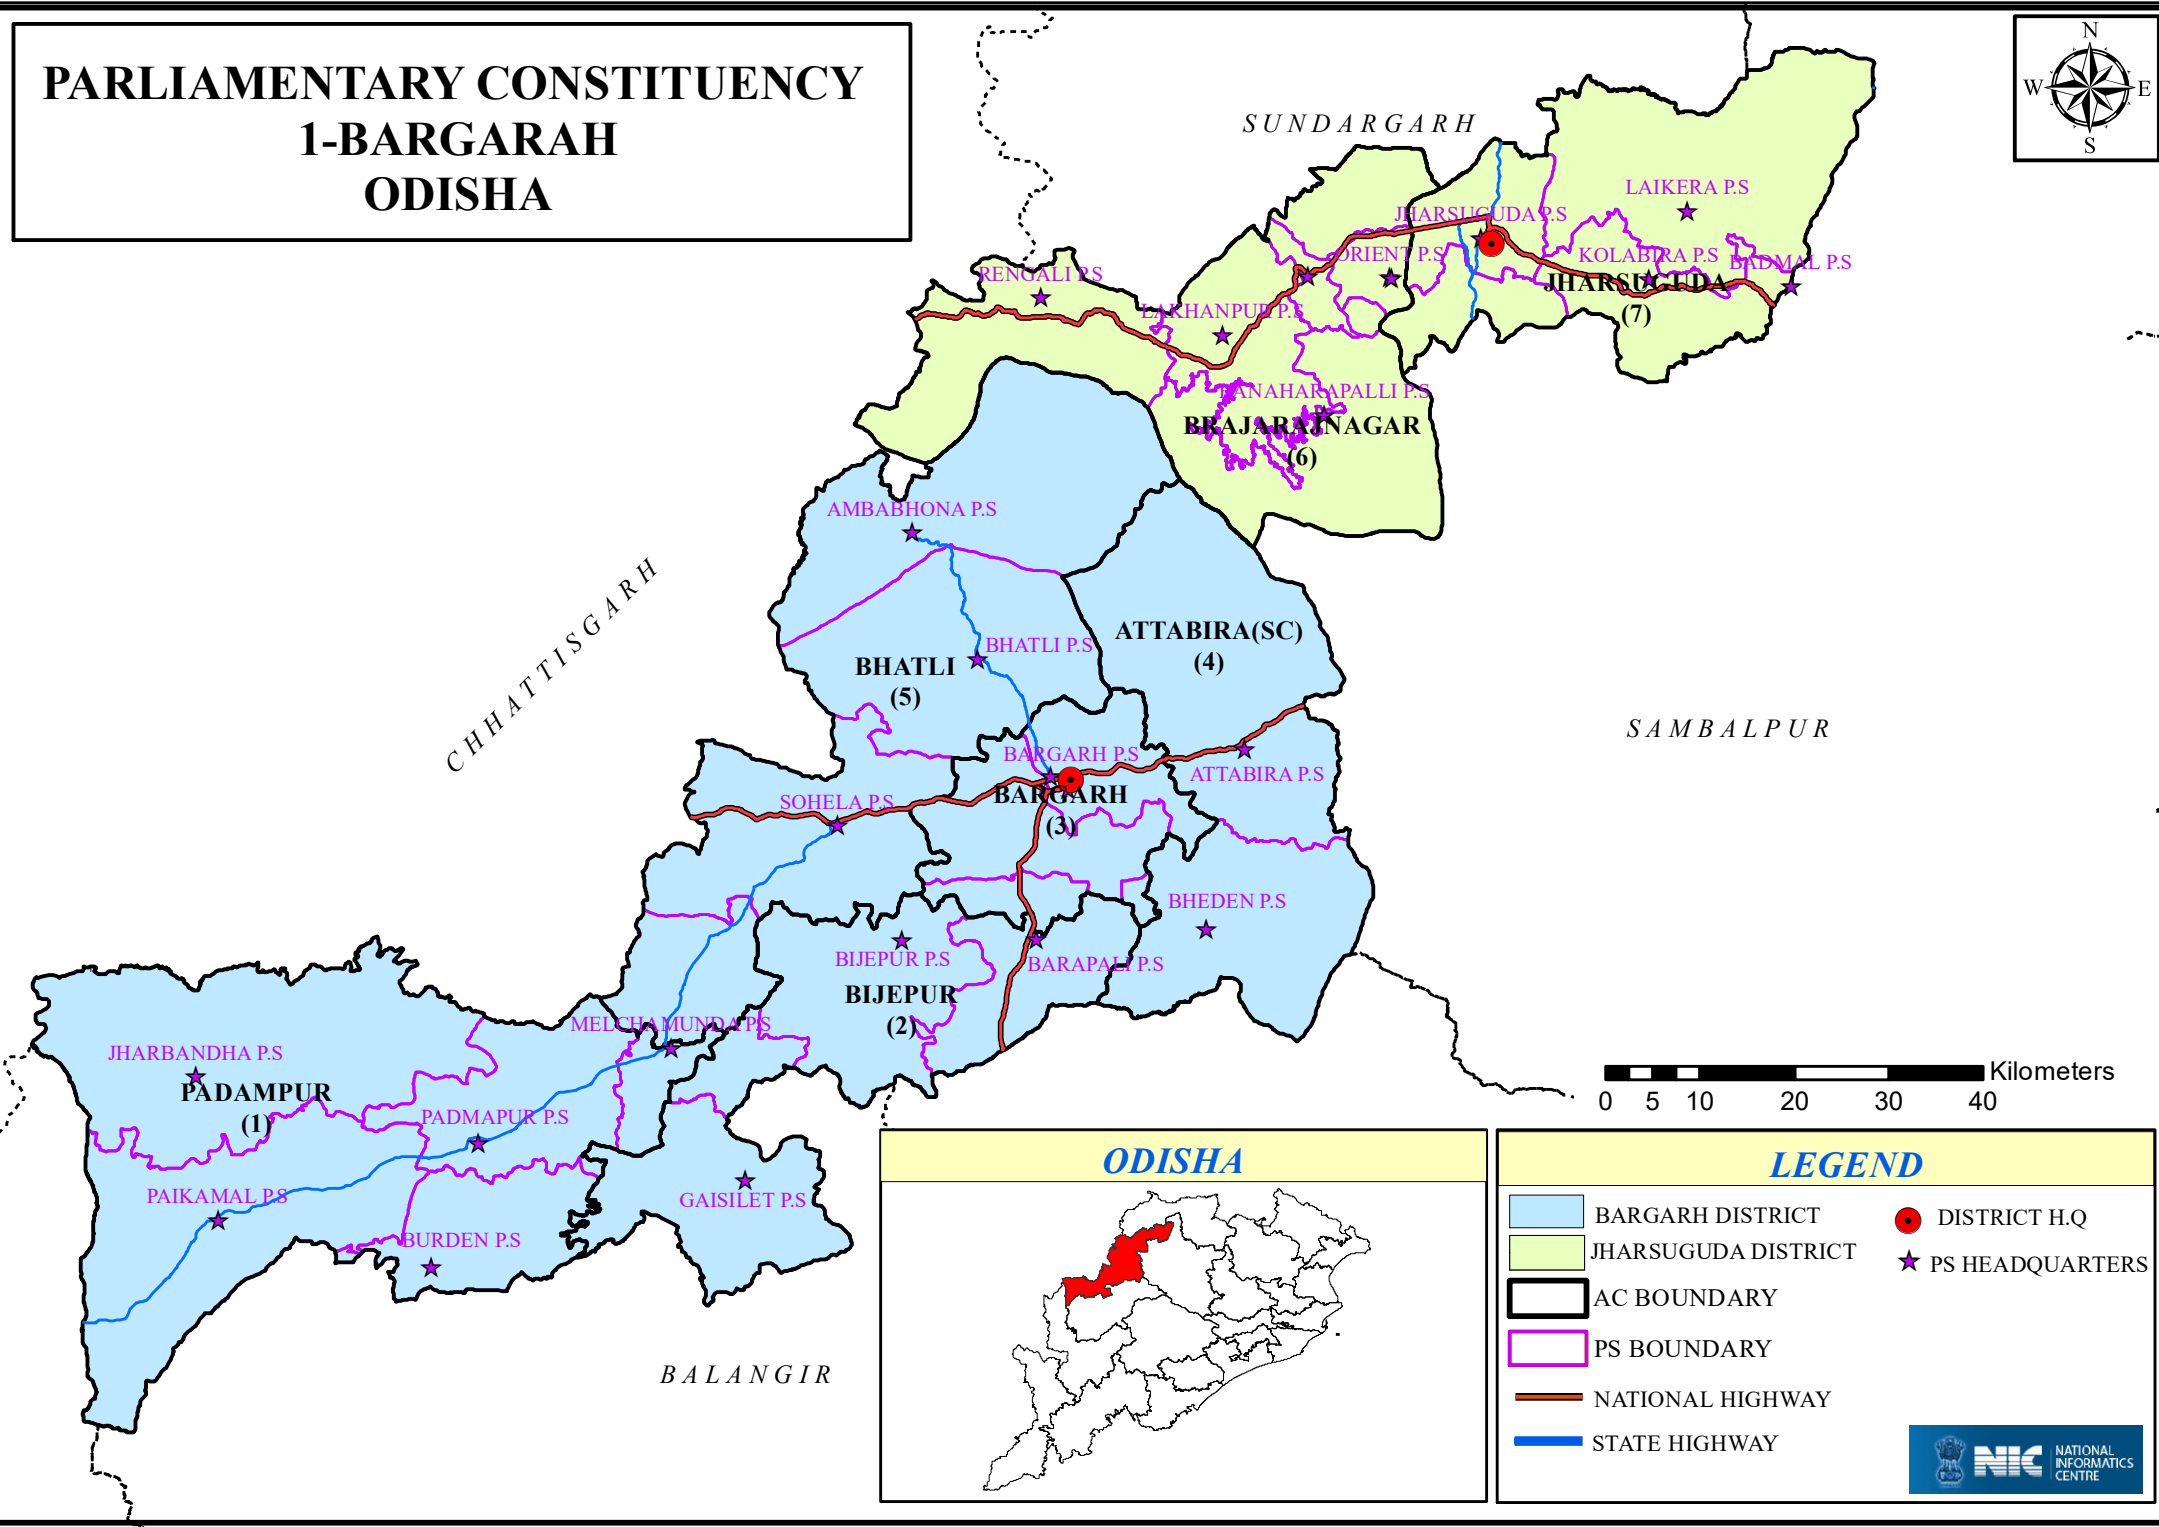

# PARLIAMENTARY CONSTITUENCY 1-BARGARAH ODISHA

CHHATTISGARH

SUNDARGARH

SAMBALPUR

BALANGIR

0 5 10 20 30 40 Kilometers

ODISHA		LEGEND	
	BARGARH DISTRICT		DISTRICT H.Q.
	JHARSUGUDA DISTRICT		PS HEADQUARTERS
	AC BOUNDARY		
	PS BOUNDARY		
	NATIONAL HIGHWAY		
	STATE HIGHWAY		