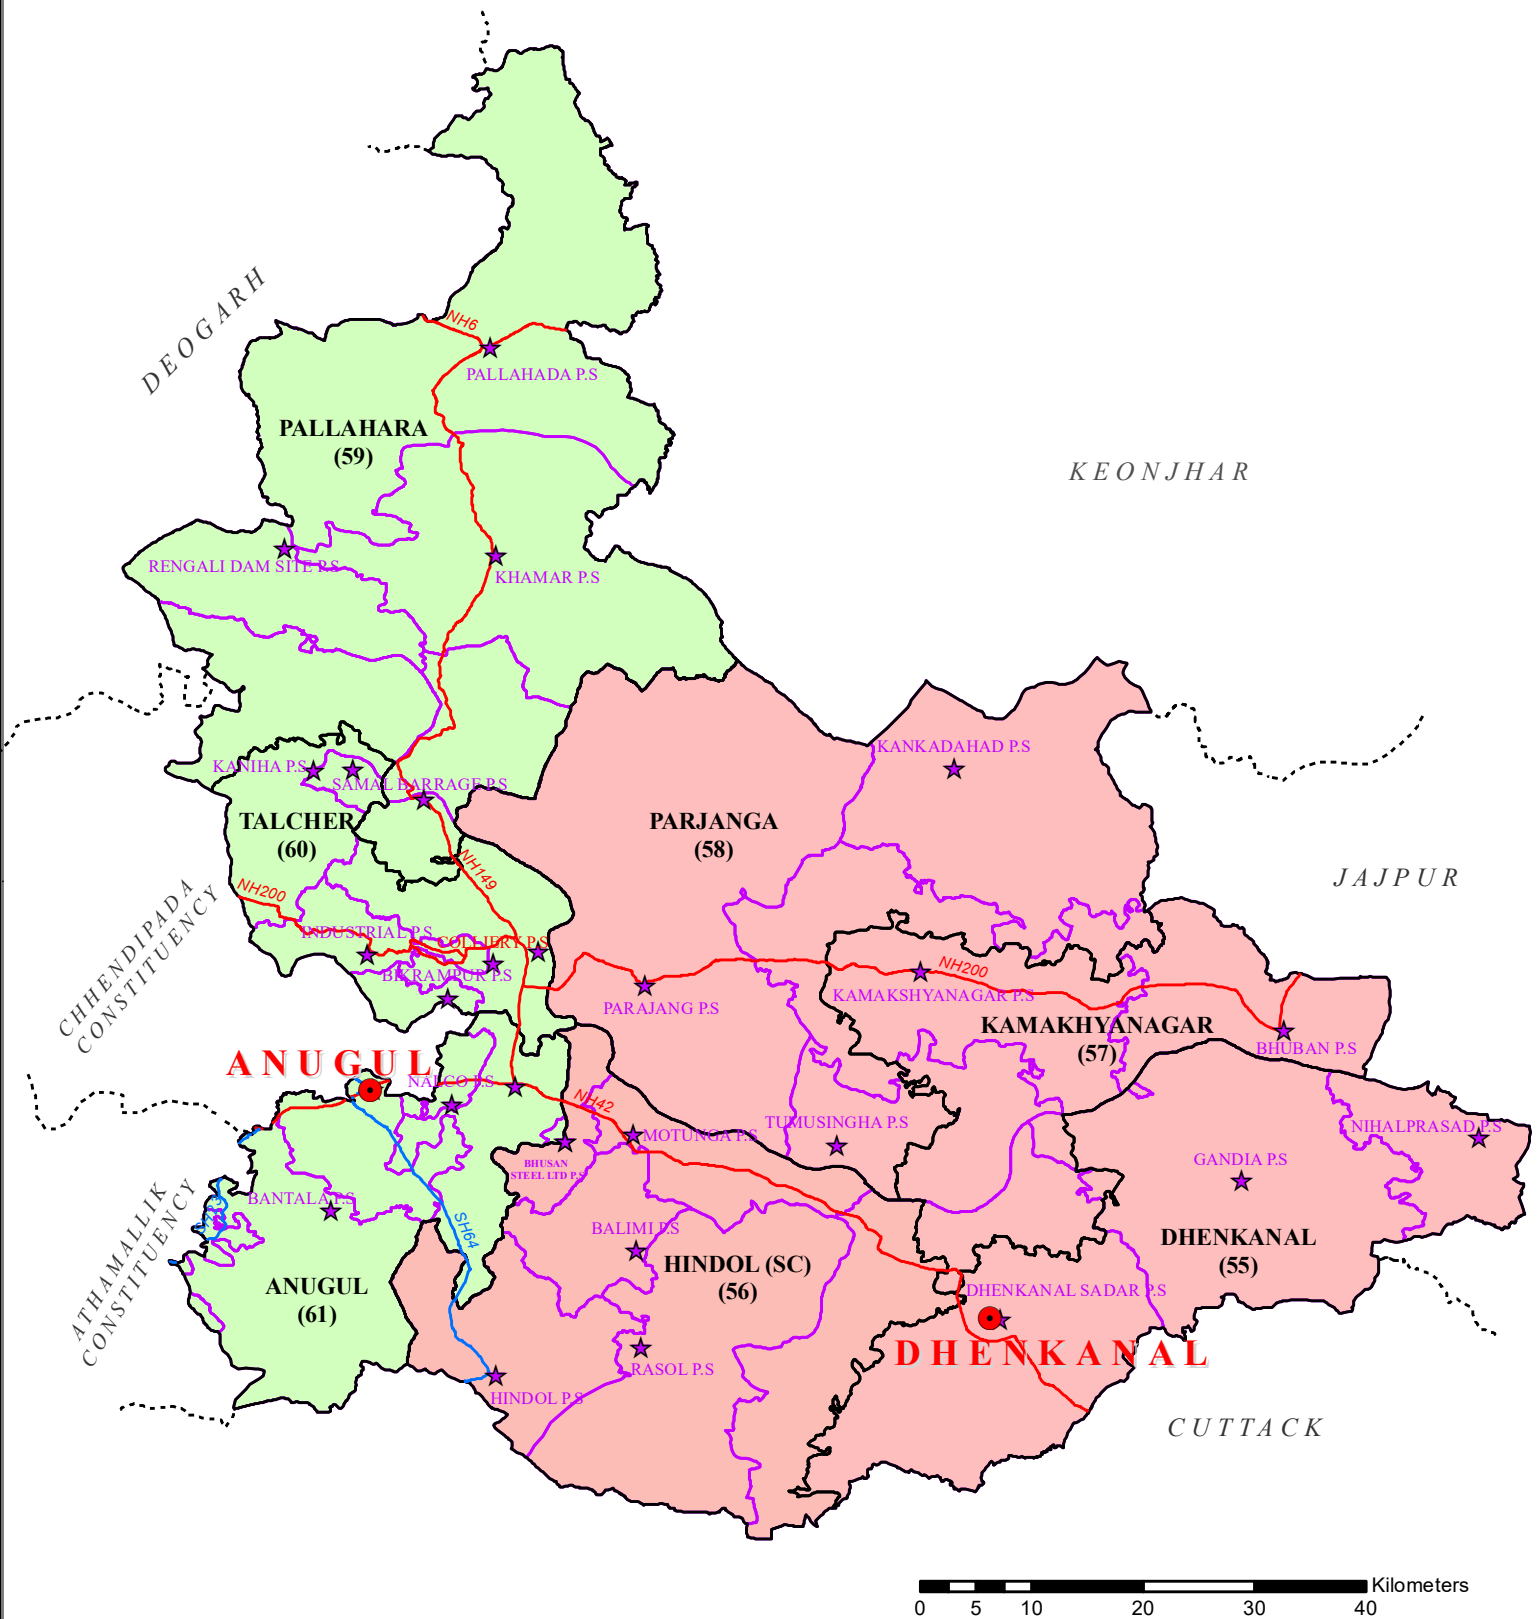

# PARLIAMENTARY CONSTITUENCY MAP 9-DHENKANAL ODISHA

ODISHA		LEGEND	
	ANUGUL DISTRICT		DISTRICT H.Q.
	DHENKANAL DISTRICT		PS HEADQUARTERS
	AC BOUNDARY		NATIONAL HIGHWAY
	PS BOUNDARY		STATE HIGHWAY