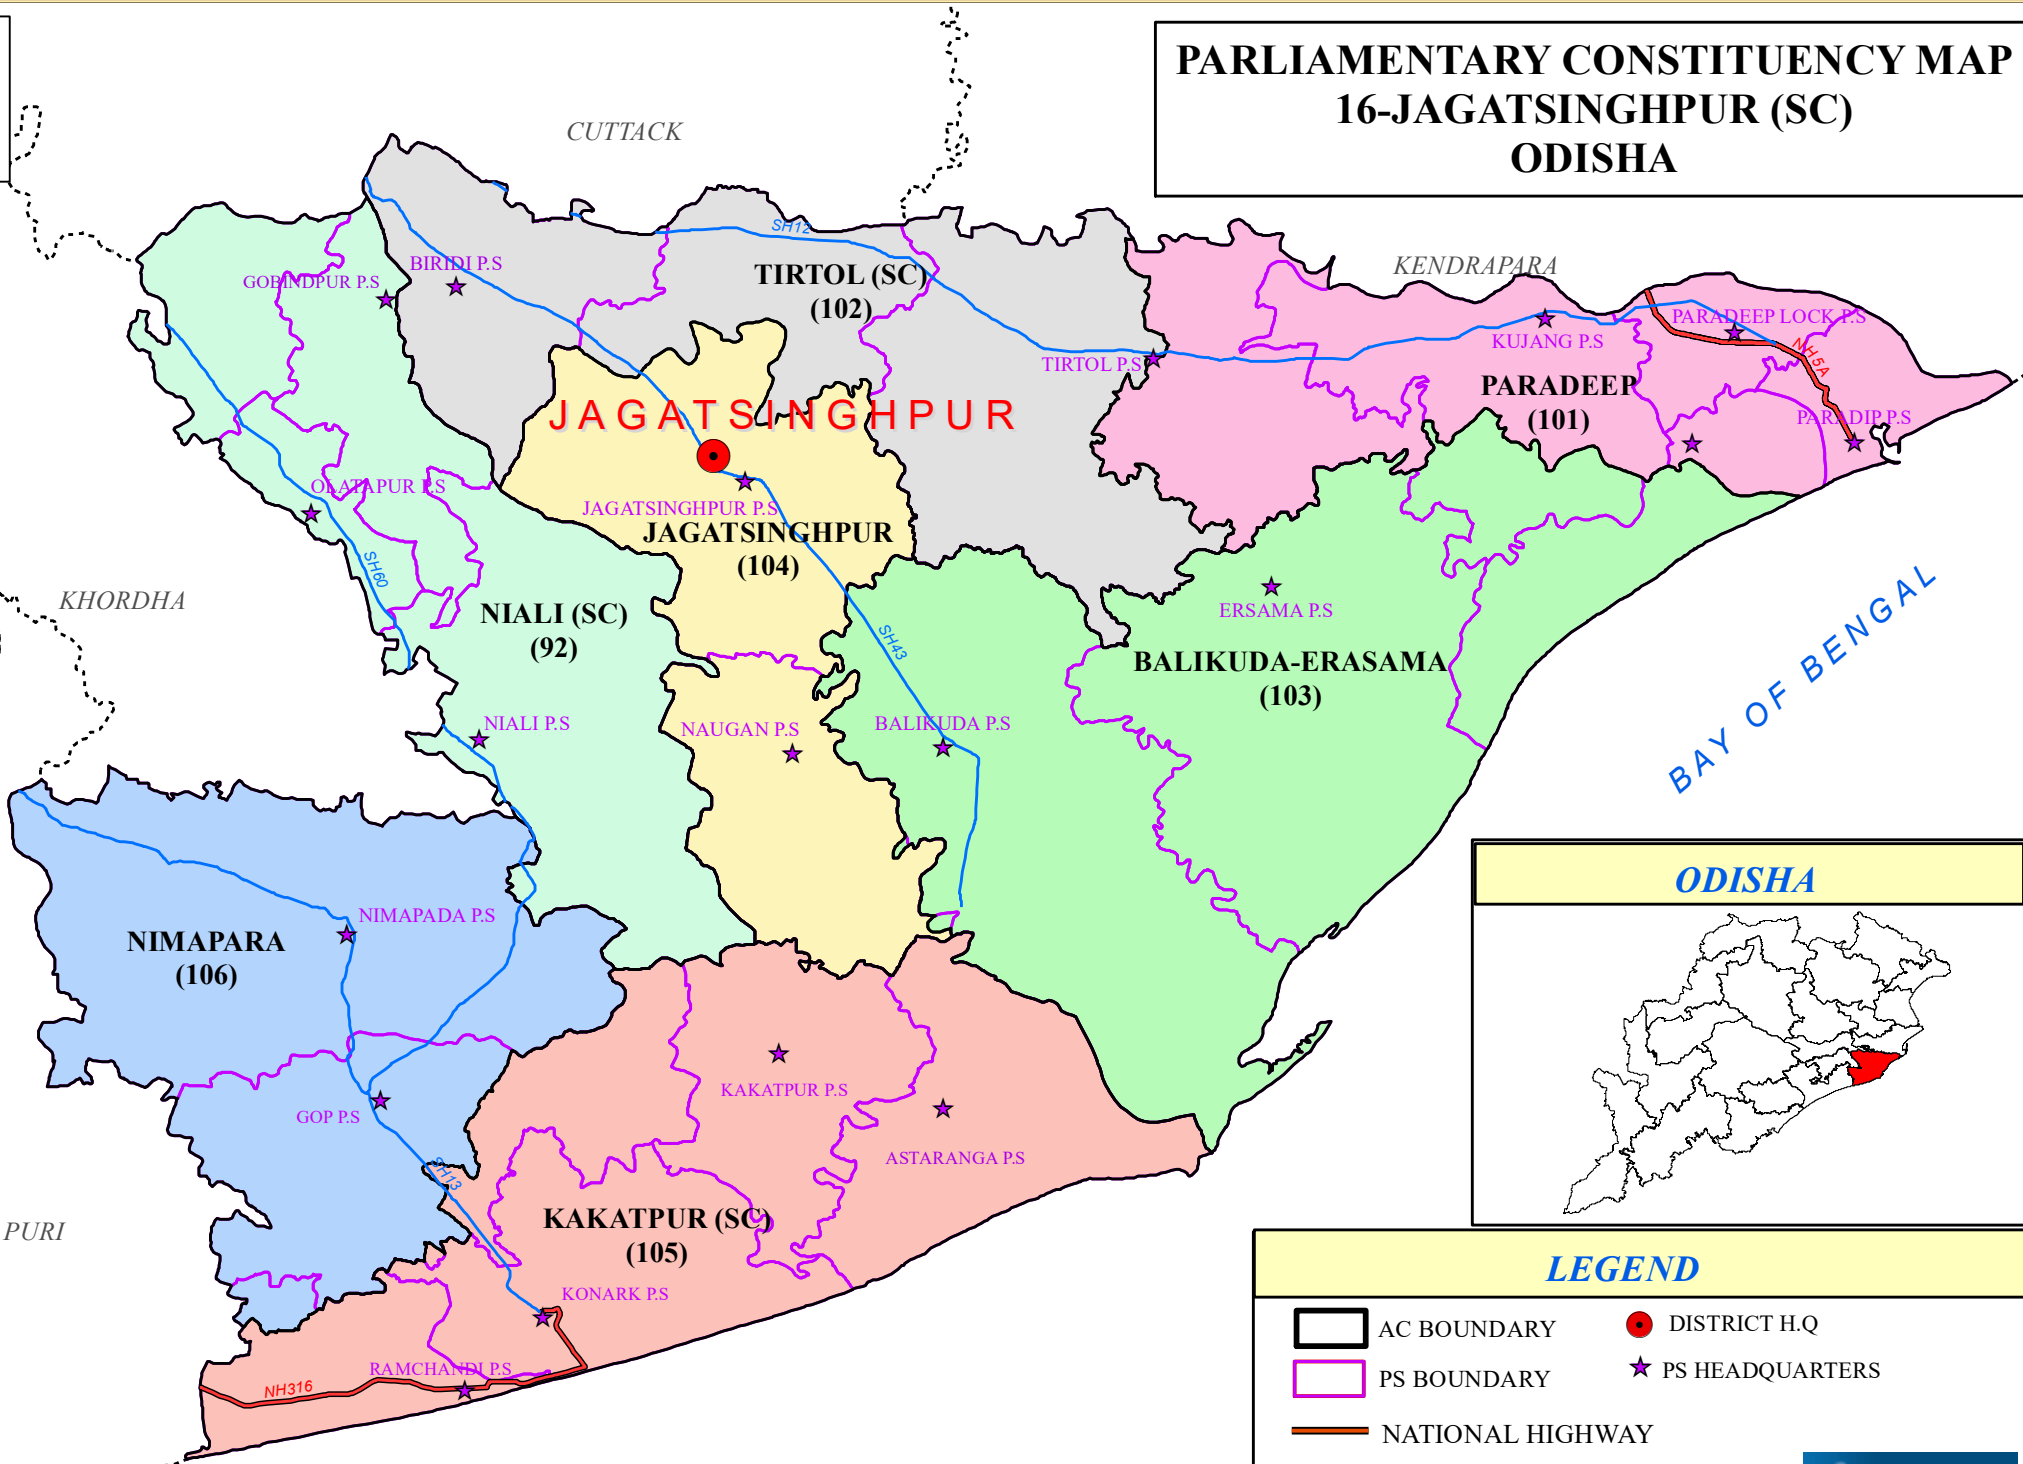

PARLIAMENTARY CONSTITUENCY MAP 16-JAGATSINGHPUR (SC) ODISHA

LEGEND

AC BOUNDARY	DISTRICT H.Q.
PS BOUNDARY	PS HEADQUARTERS
NATIONAL HIGHWAY	
STATE HIGHWAY	