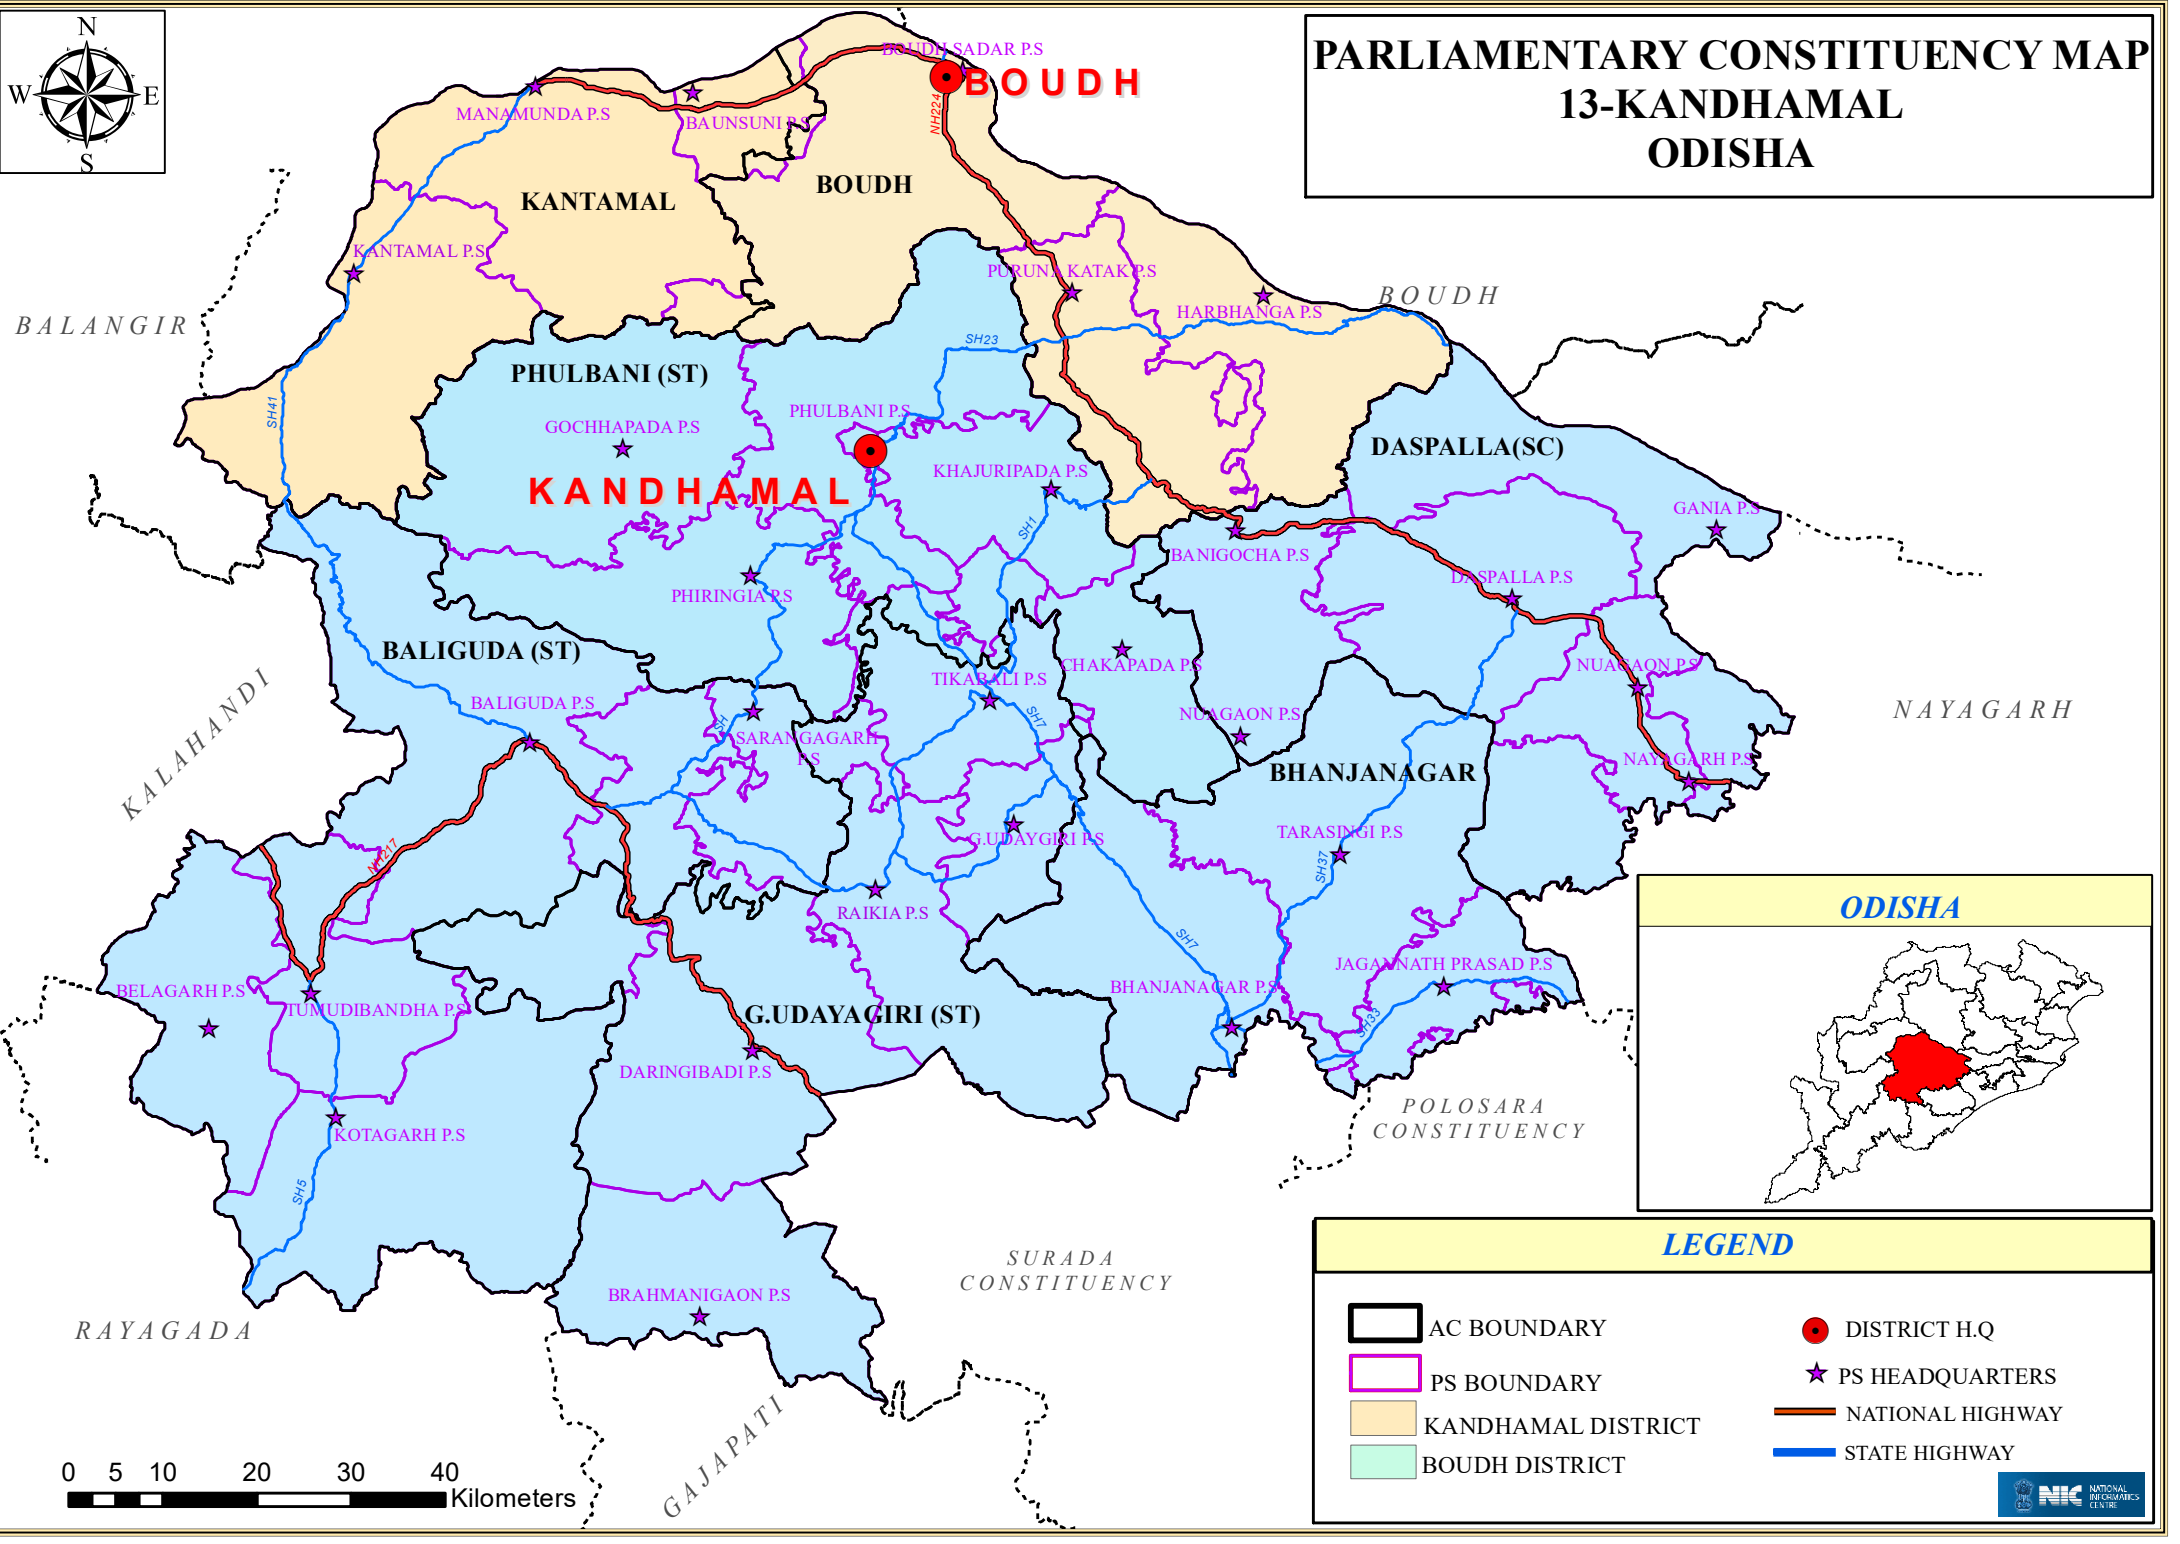

PARLIAMENTARY CONSTITUENCY MAP 13-KANDHAMAL ODISHA

LEGEND

AC BOUNDARY	DISTRICT H.Q.
PS BOUNDARY	PS HEADQUARTERS
KANDHAMAL DISTRICT	NATIONAL HIGHWAY
BOUDH DISTRICT	STATE HIGHWAY

NATIONAL INFORMATION CENTRE