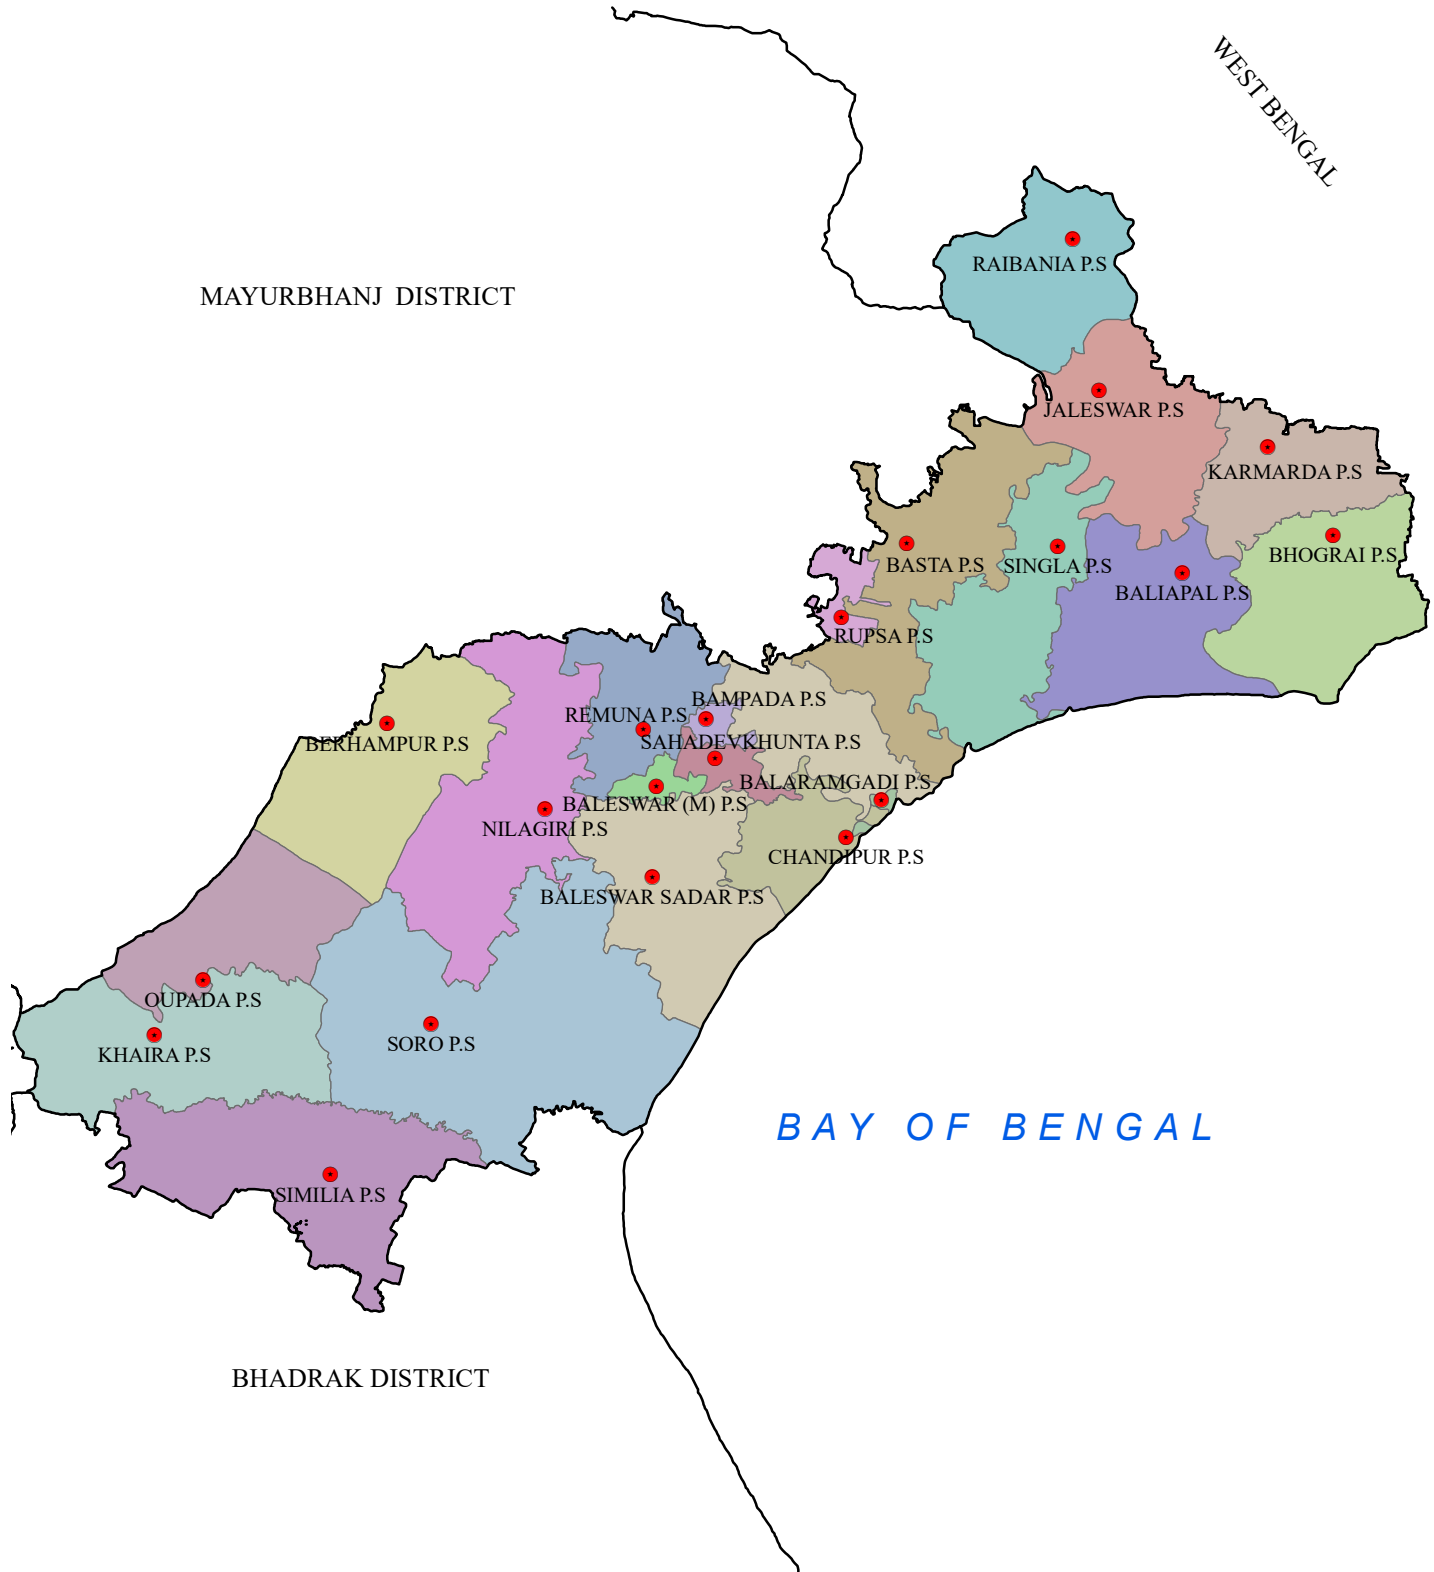

POLICE STATION MAP DISTRICT: BALESWAR

LEGEND

- DISTRICT BOUNDARY
- POLICE STATION BOUNDARY
- POLICE STATION HEAD QUARTER

0 50 100 200 Kilometers

NIC NATIONAL INFORMATICS CENTRE