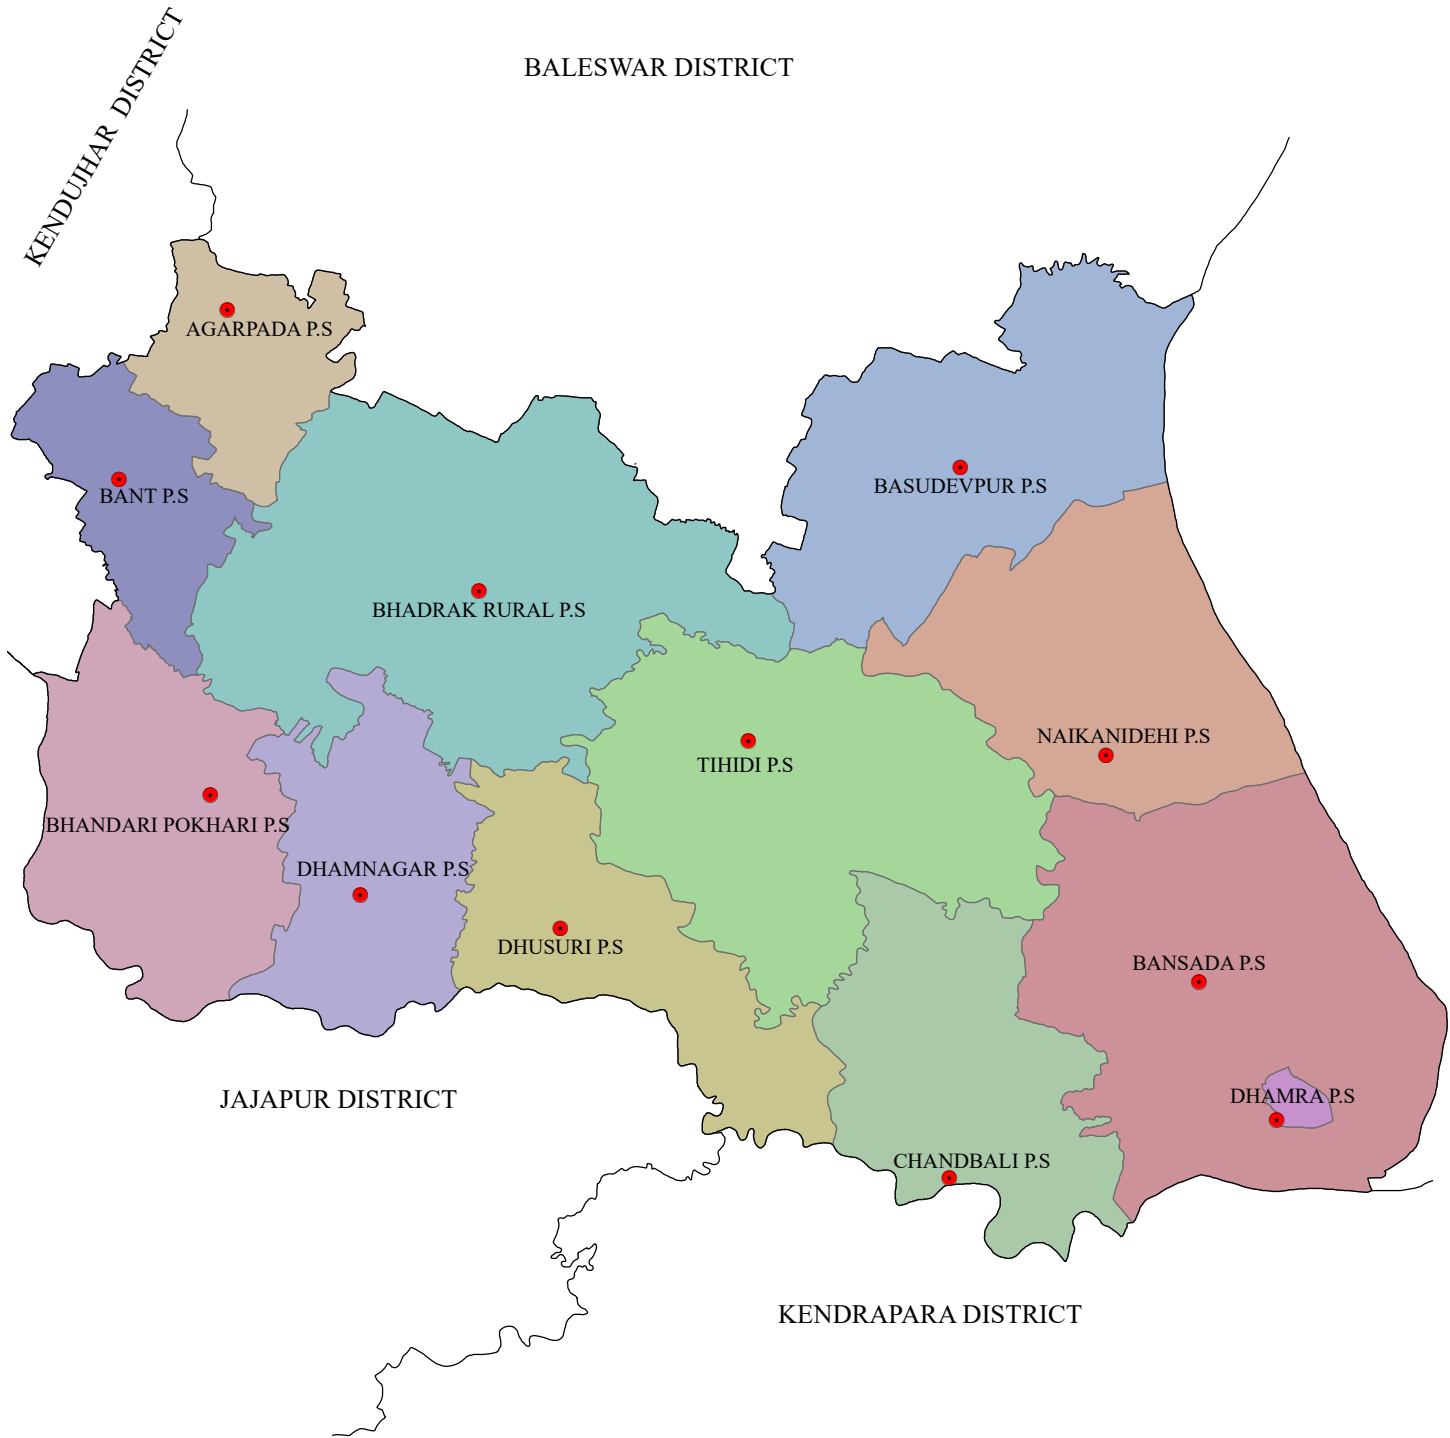

POLICE STATION MAP DISTRICT: BHADRAK

LEGEND

- DISTRICT BOUNDARY
- POLICE STATION BOUNDARY
- POLICE STATION HEAD QUARTER