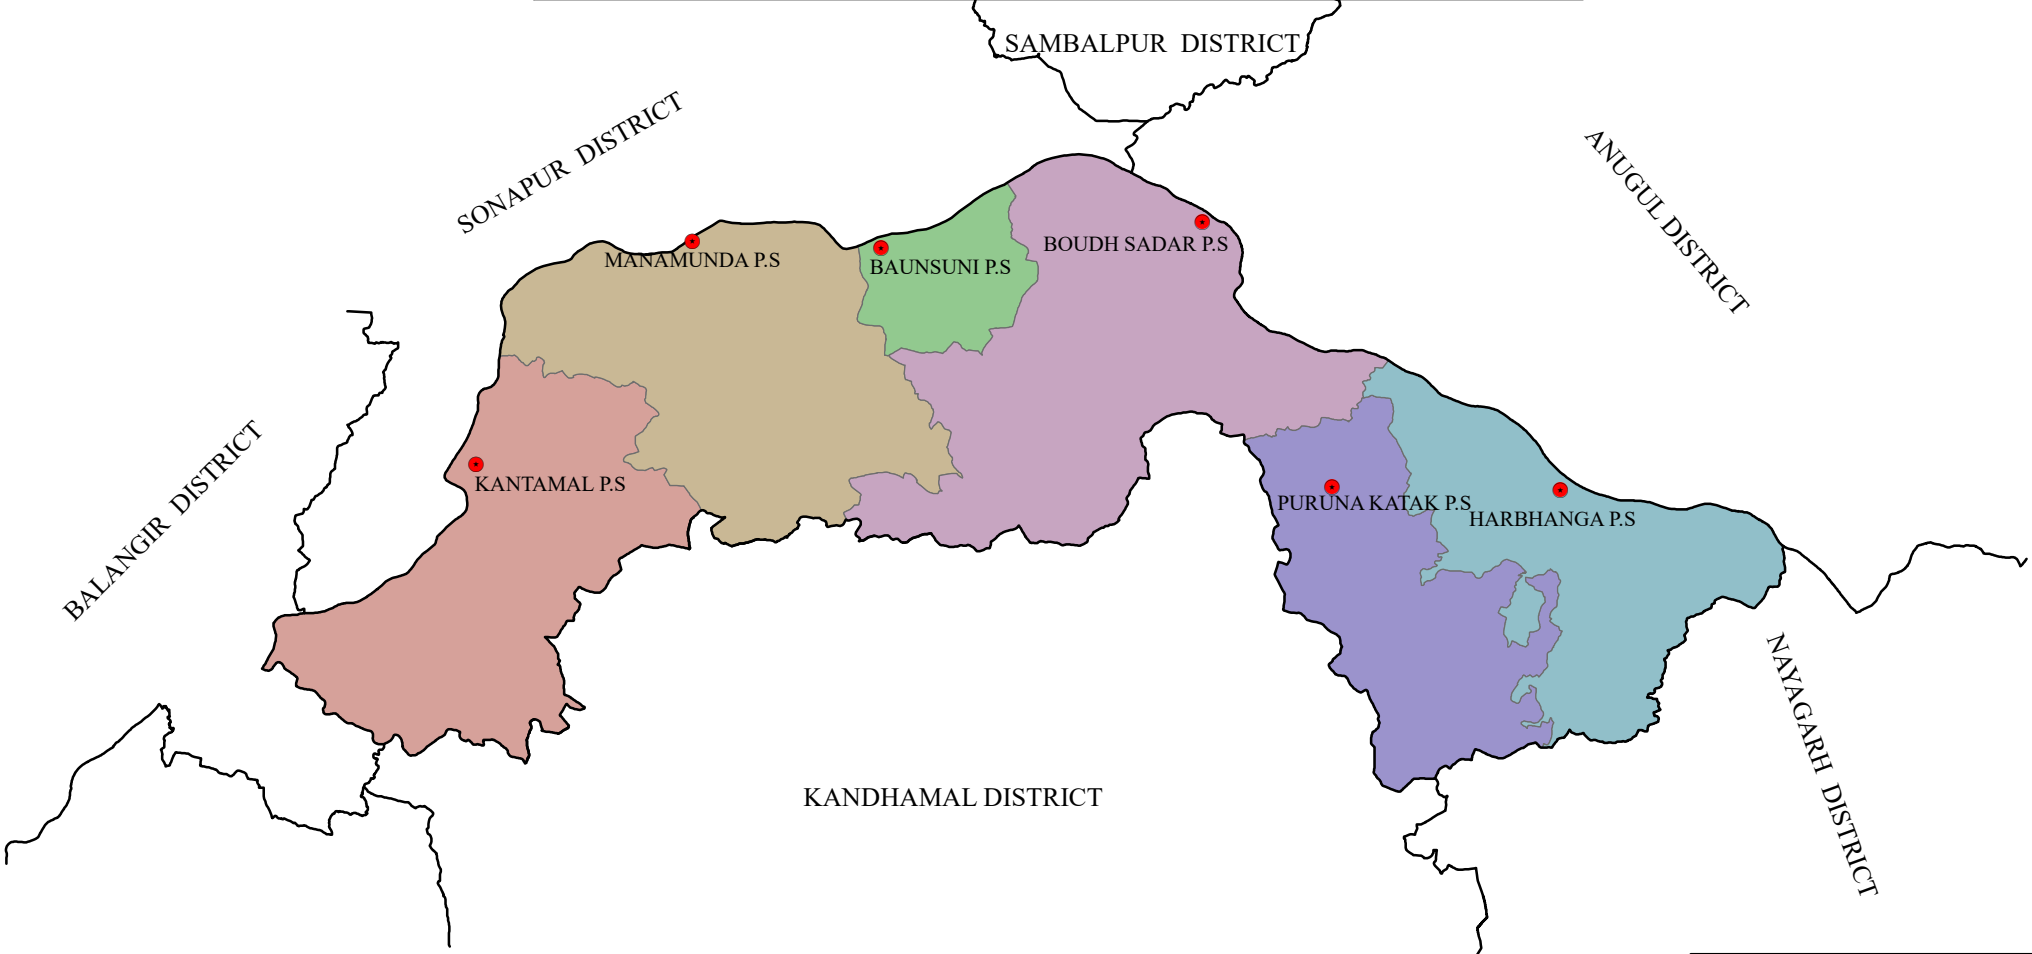

POLICE STATION MAP DISTRICT: BOUDH

LEGEND

- DISTRICT BOUNDARY
- POLICE STATION BOUNDARY
- POLICE STATION HEAD QUARTER

0 130 260 520 Kilometers

NIC NATIONAL INFORMATICS CENTRE