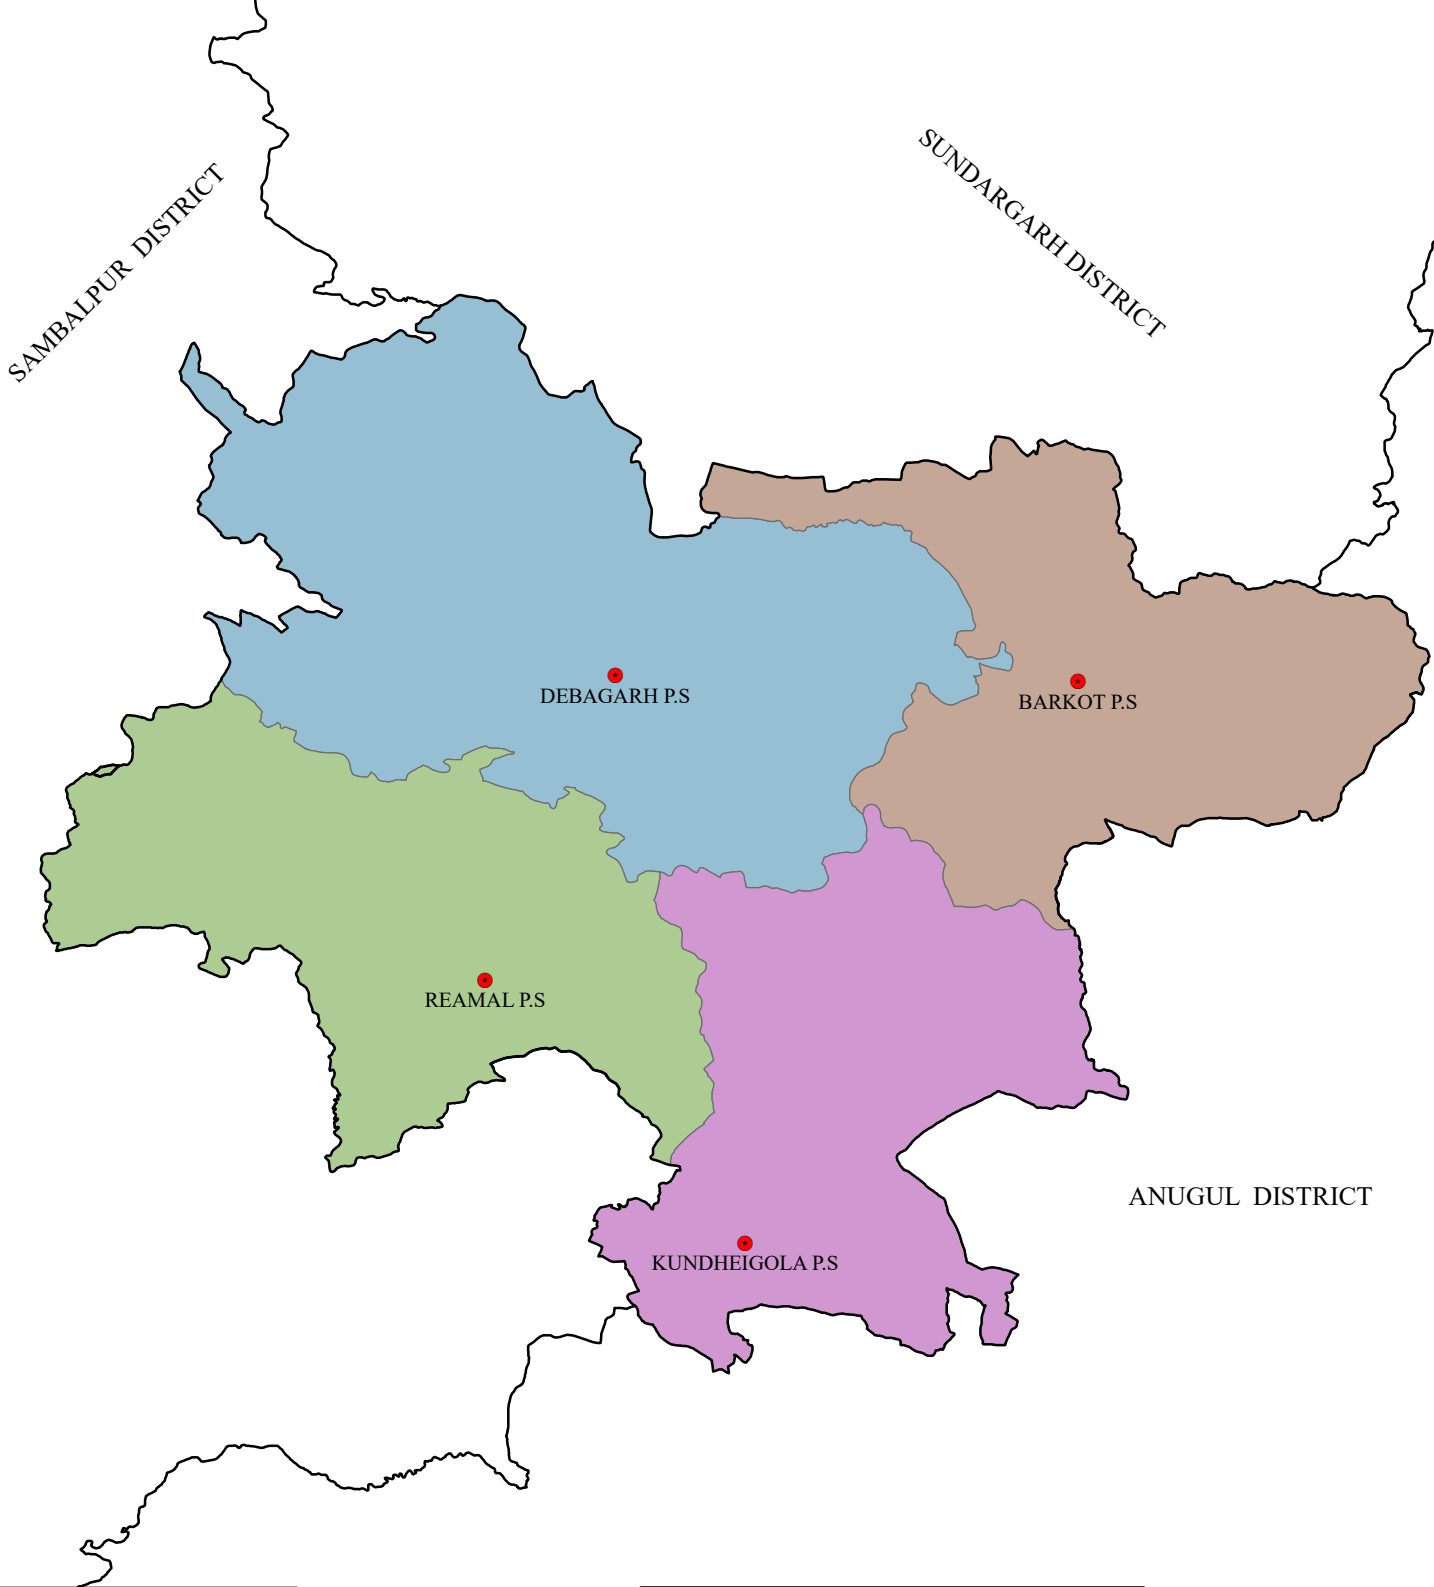

POLICE STATION MAP DISTRICT: DEBAGARH

LEGEND

- DISTRICT BOUNDARY
- POLICE STATION BOUNDARY
- POLICE STATION HEAD QUARTER

0 90 180 360 Kilometers

NIC NATIONAL INFORMATICS CENTRE