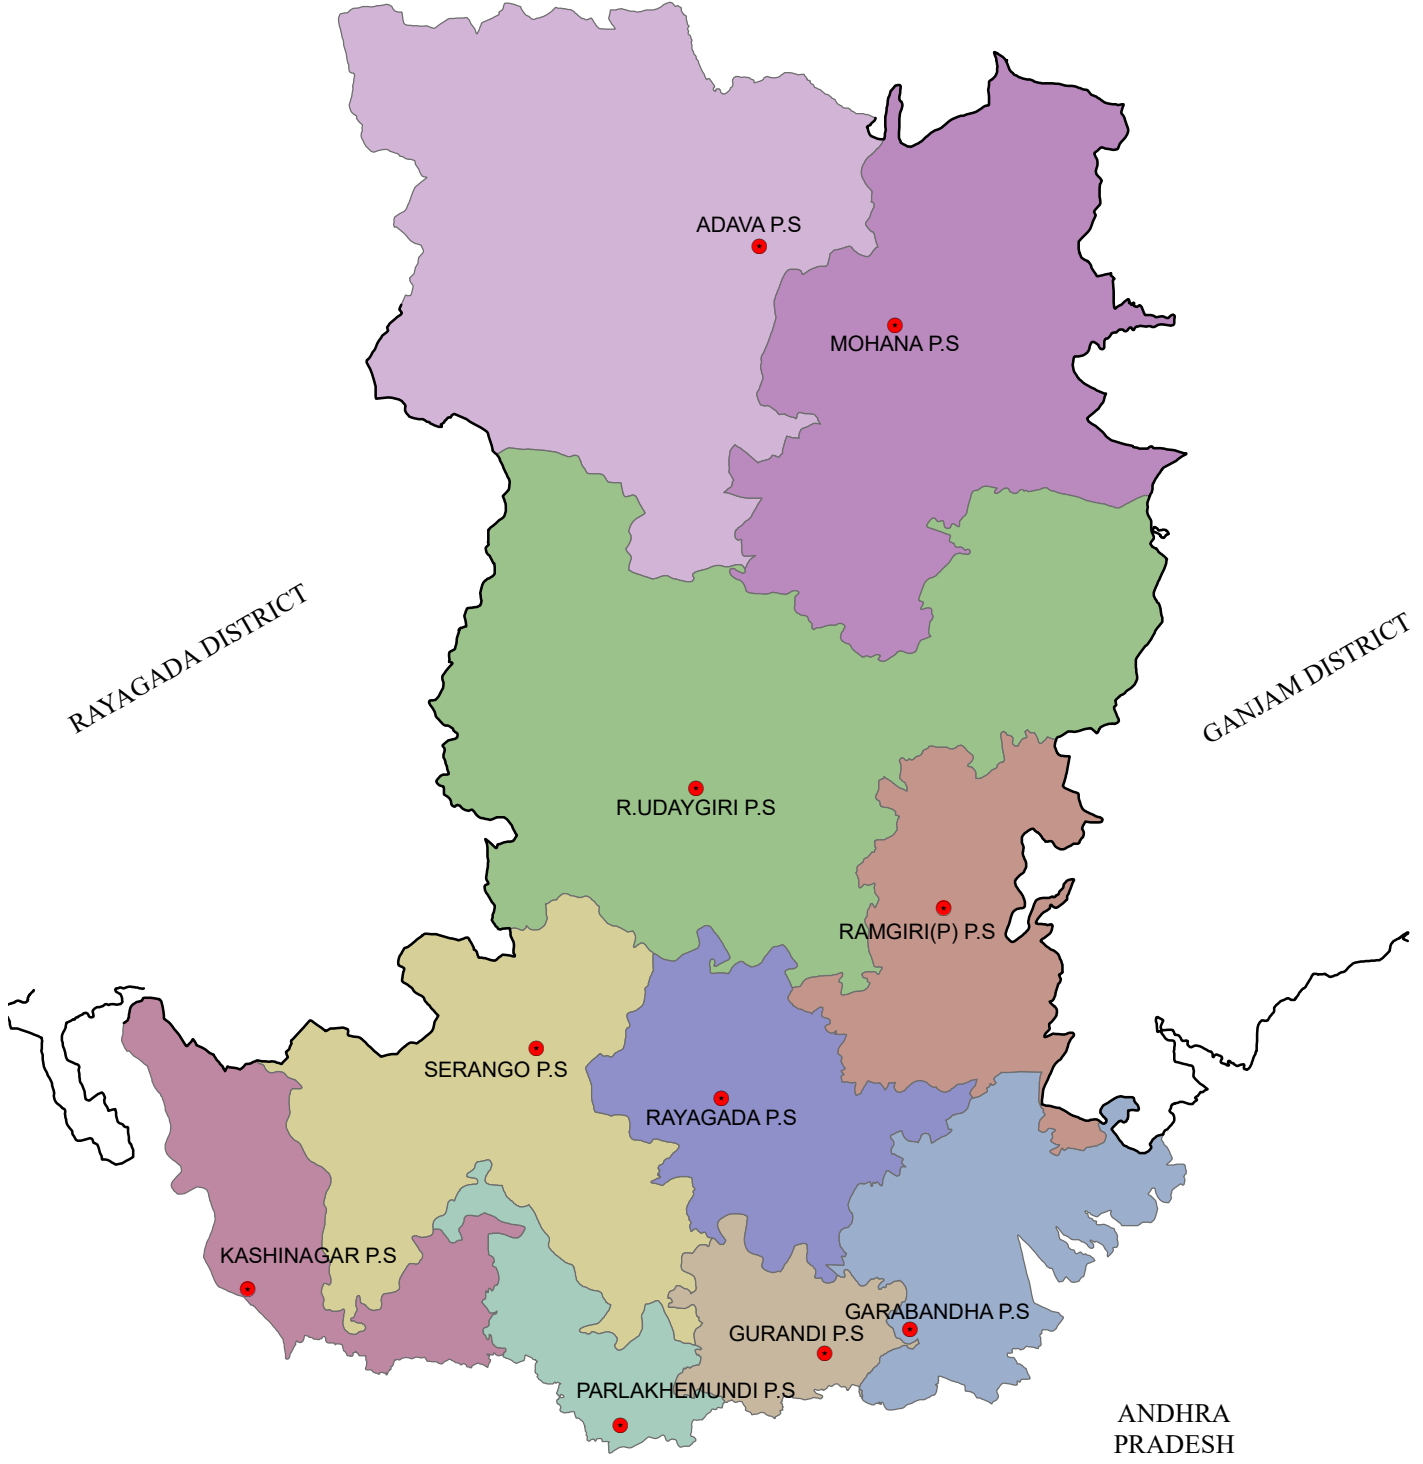

# POLICE STATION MAP DISTRICT:GAJAPATI

**LEGEND**

- DISTRICT BOUNDARY
- POLICE STATION BOUNDARY
- POLICE STATION HEAD QUARTER