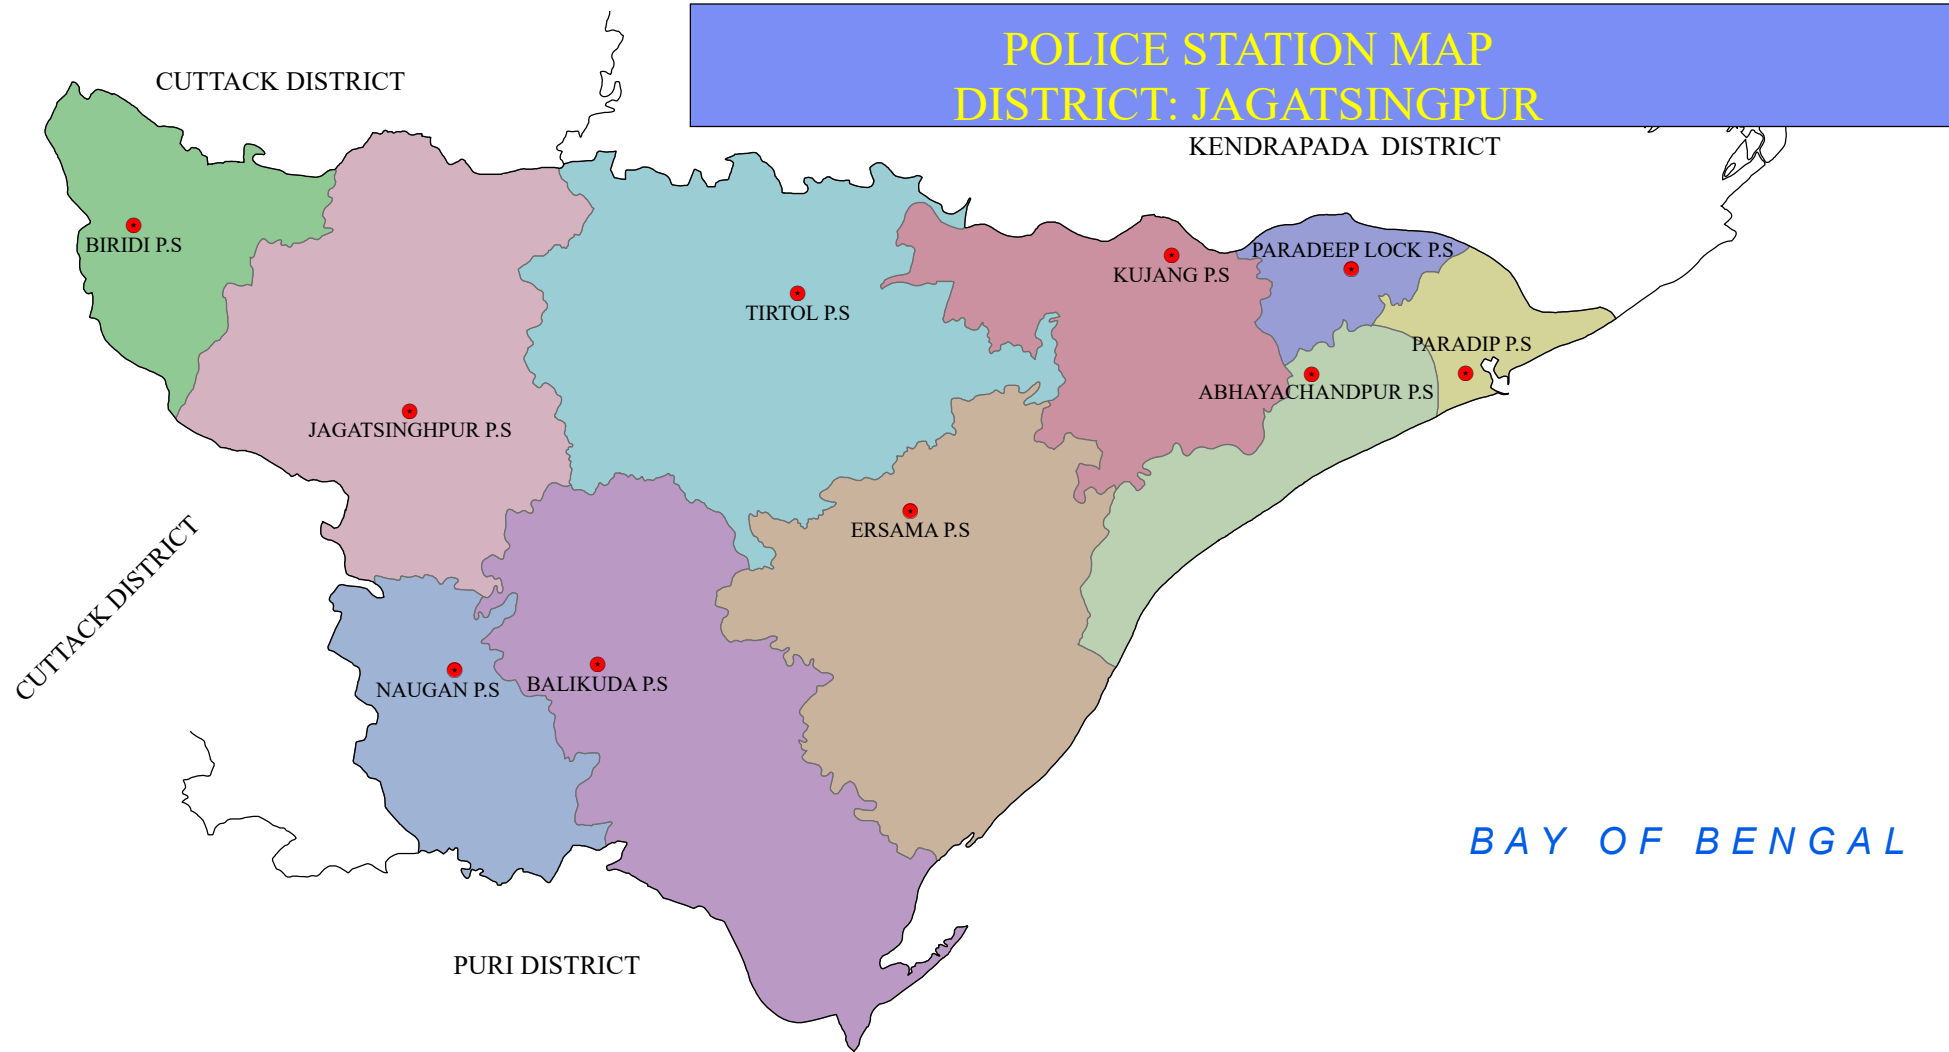

POLICE STATION MAP DISTRICT: JAGATSINGPUR

LEGEND

- DISTRICT BOUNDARY
- POLICE STATION BOUNDARY
- POLICE STATION HEAD QUARTER

0 105 210 420 Kilometers

NIC NATIONAL INFORMATICS CENTRE