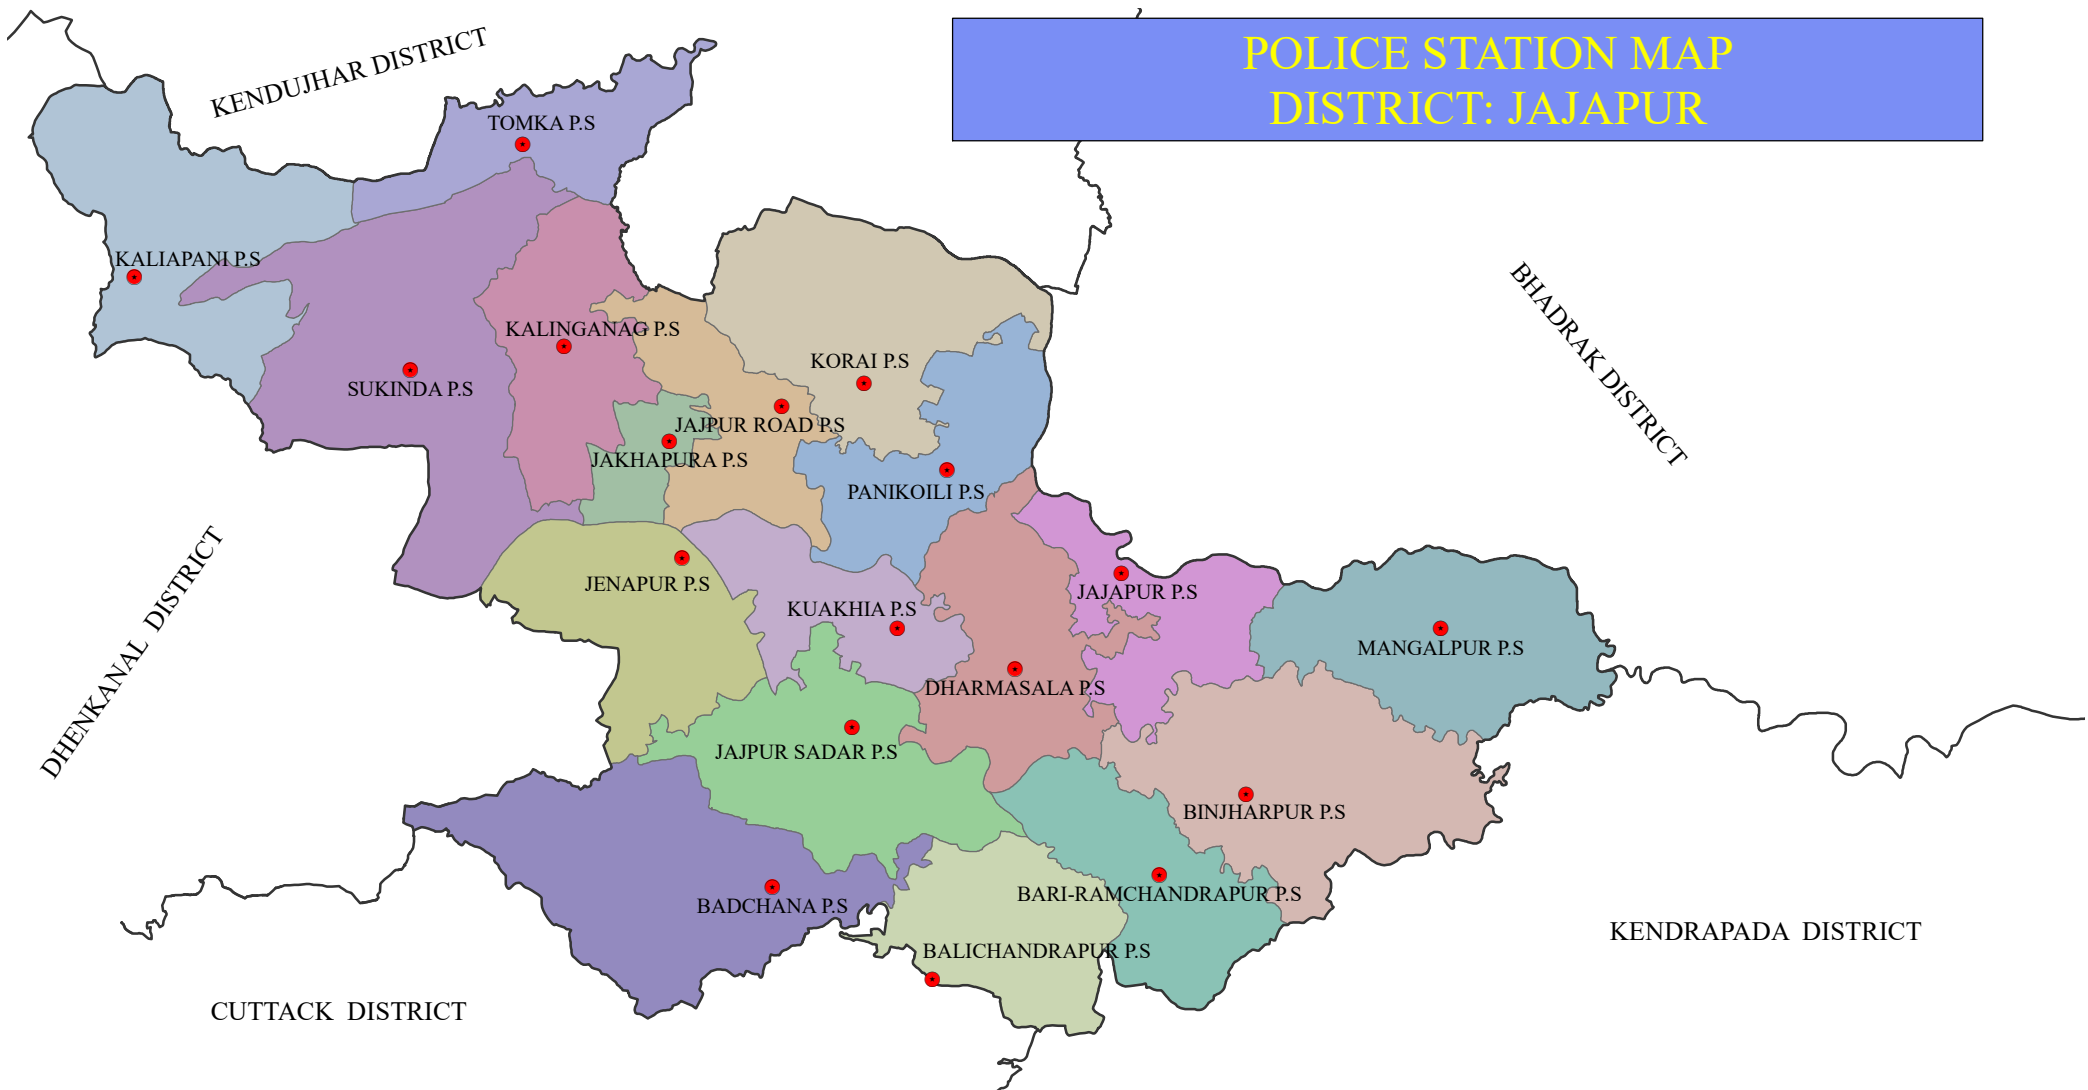

POLICE STATION MAP DISTRICT: JAJAPUR

LEGEND

- DISTRICT BOUNDARY
- POLICE STATION BOUNDARY
- POLICE STATION HEAD QUARTER

0 105 210 420 Kilometers