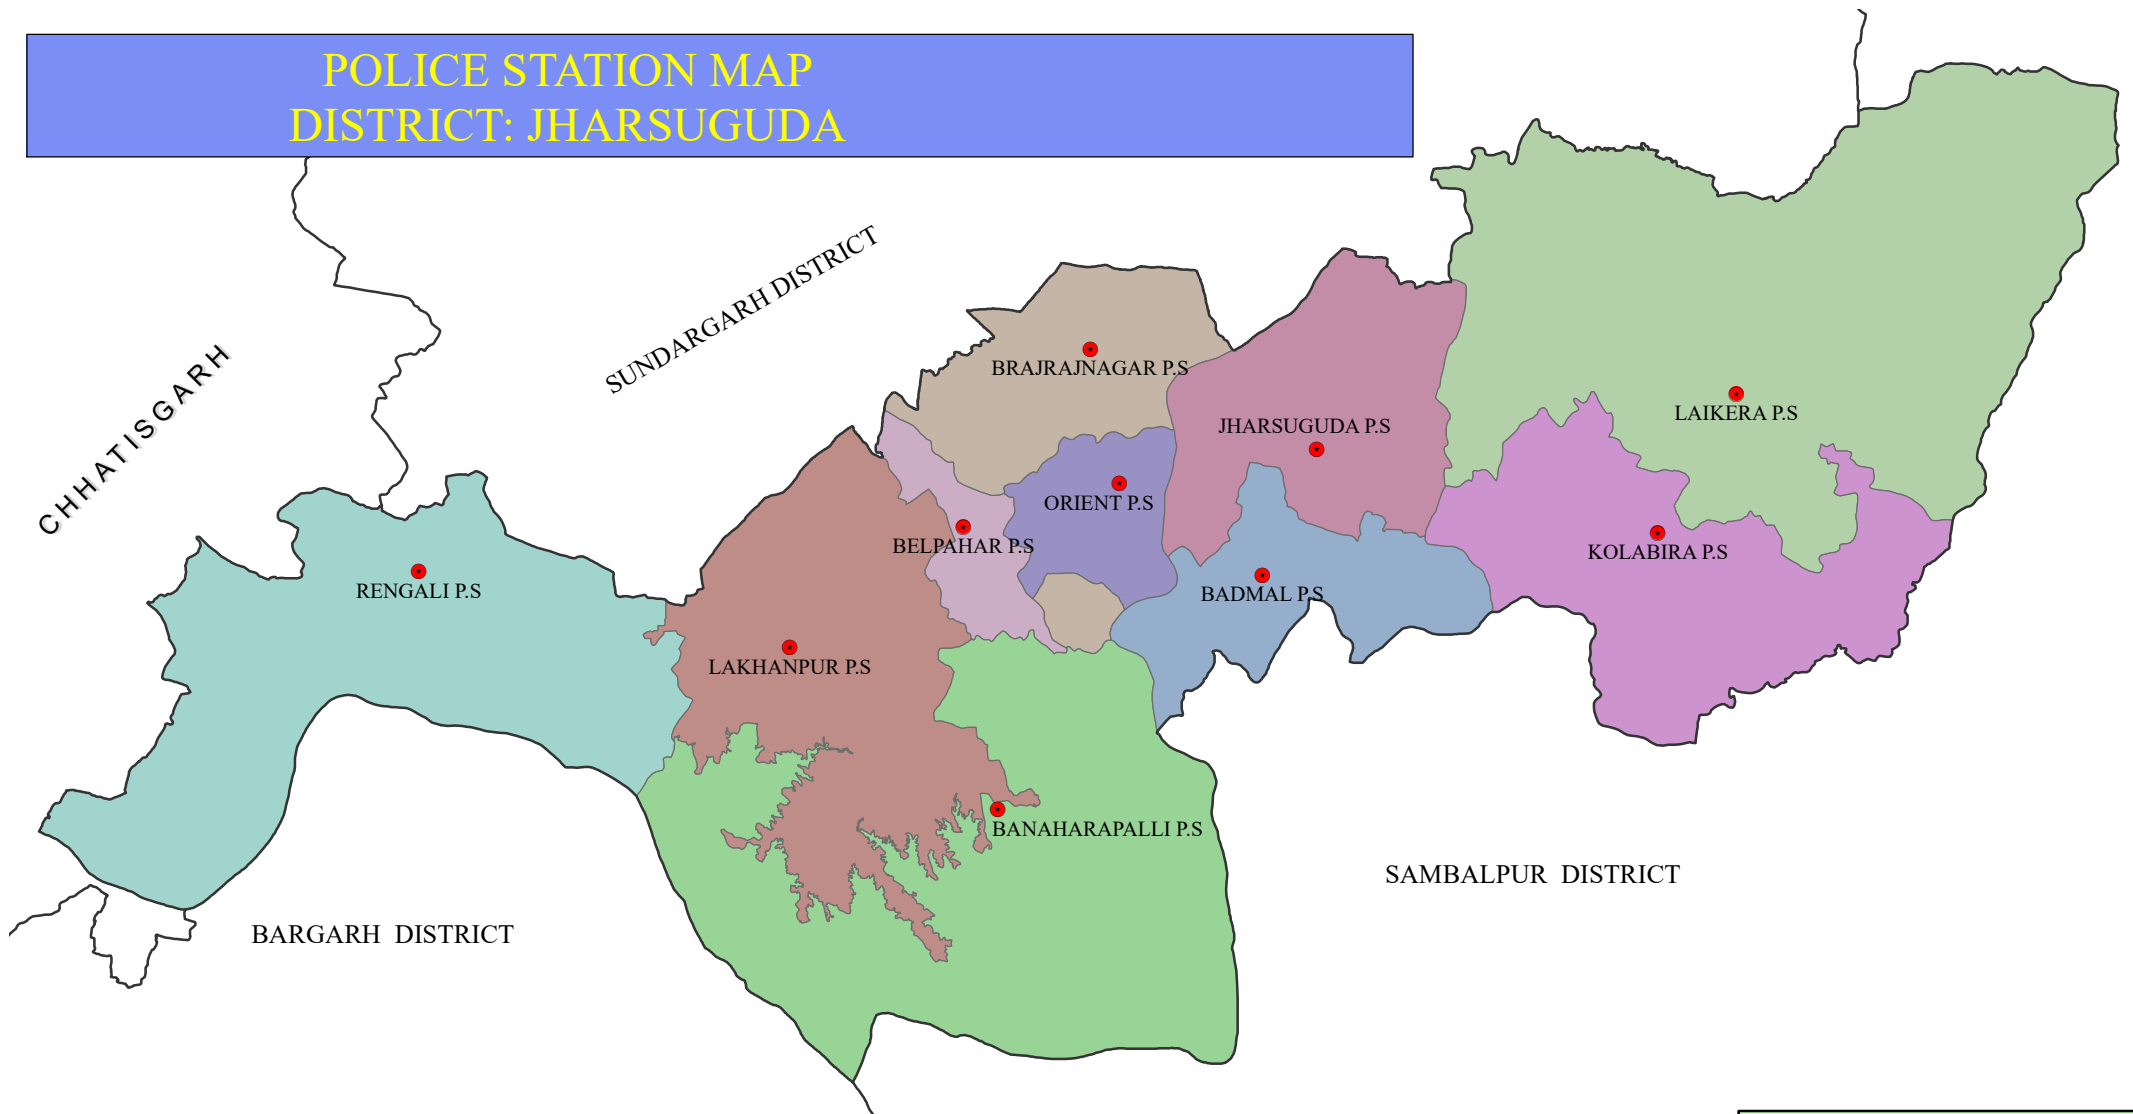

# POLICE STATION MAP DISTRICT: JHARSUGUDA

**LEGEND**

- DISTRICT BOUNDARY
- POLICE STATION BOUNDARY
- POLICE STATION HEAD QUARTER

0 100 200 400 Kilometers

**NIC** NATIONAL INFORMATICS CENTRE