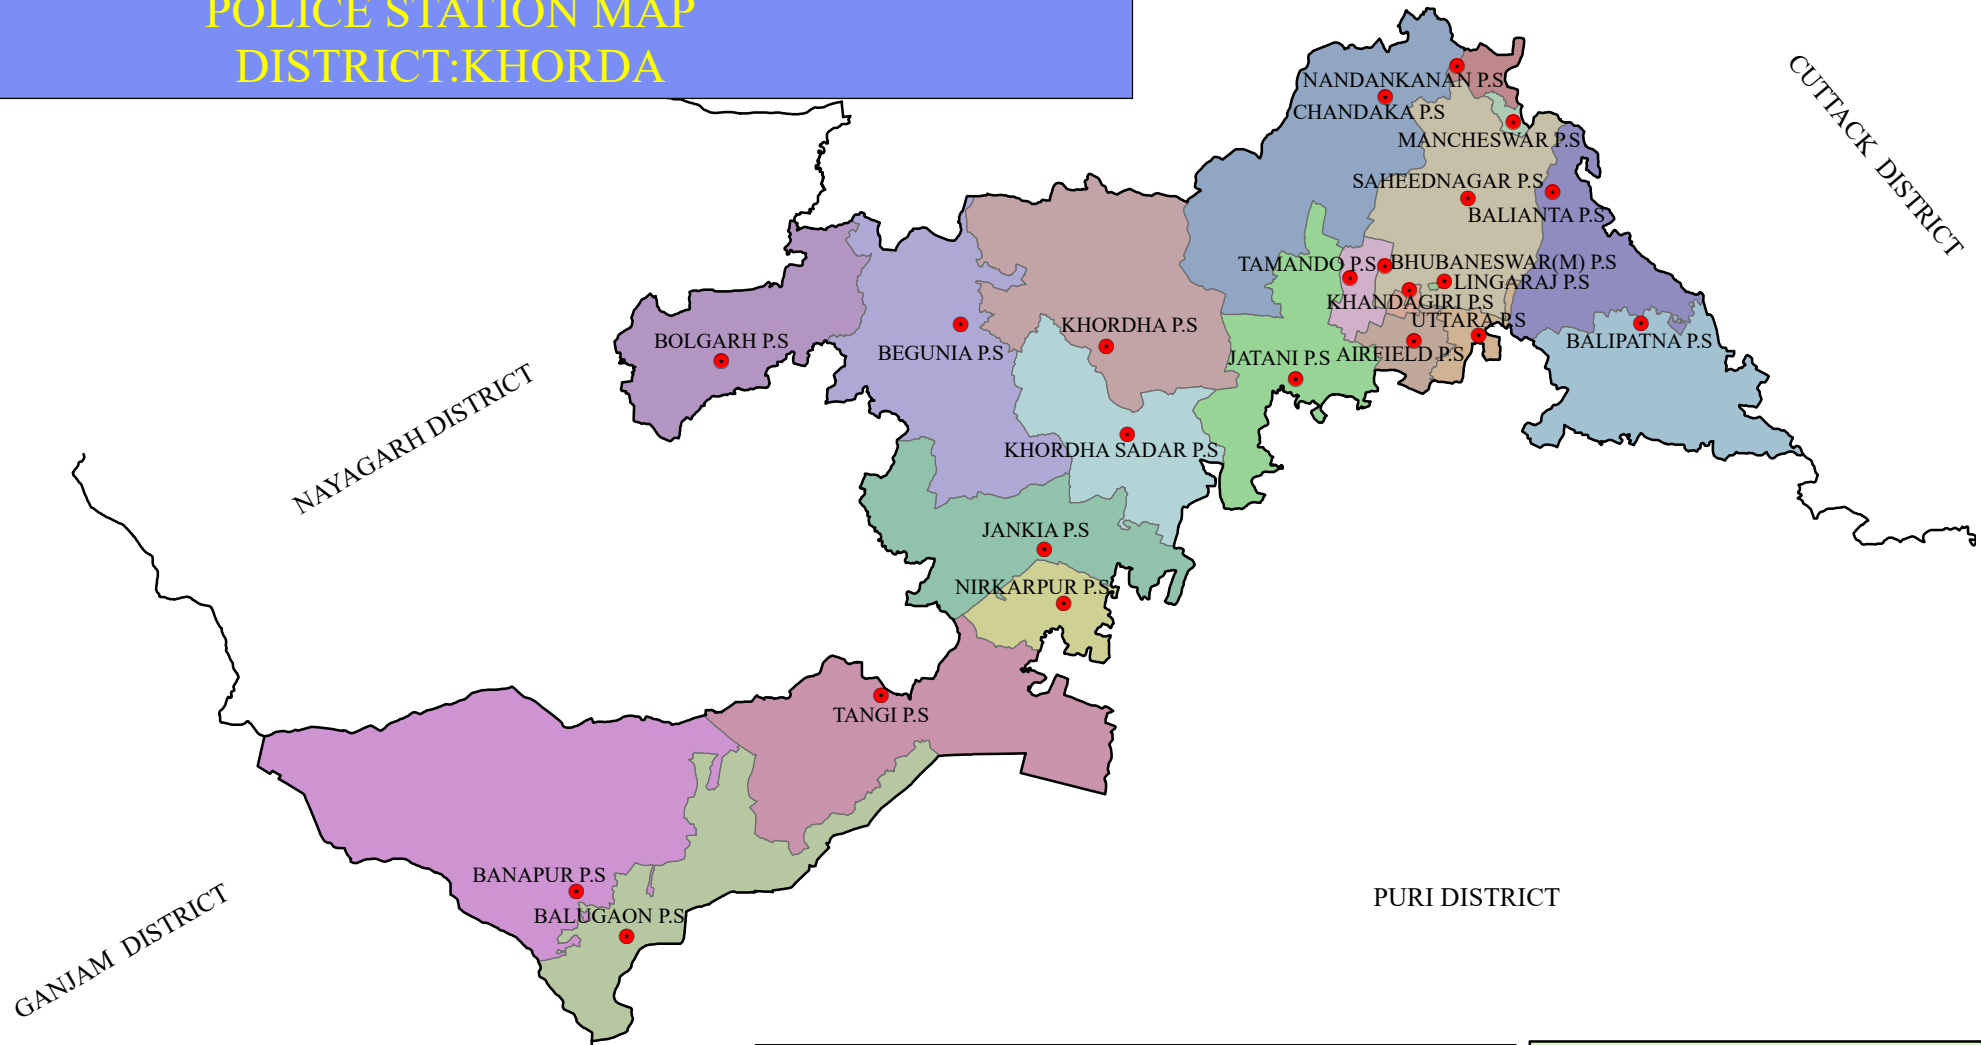

POLICE STATION MAP DISTRICT:KHORDA

LEGEND

- DISTRICT BOUNDARY
- POLICE STATION BOUNDARY
- POLICE STATION HEAD QUARTER

0 135 270 540 Kilometers

NIC NATIONAL INFORMATICS CENTRE