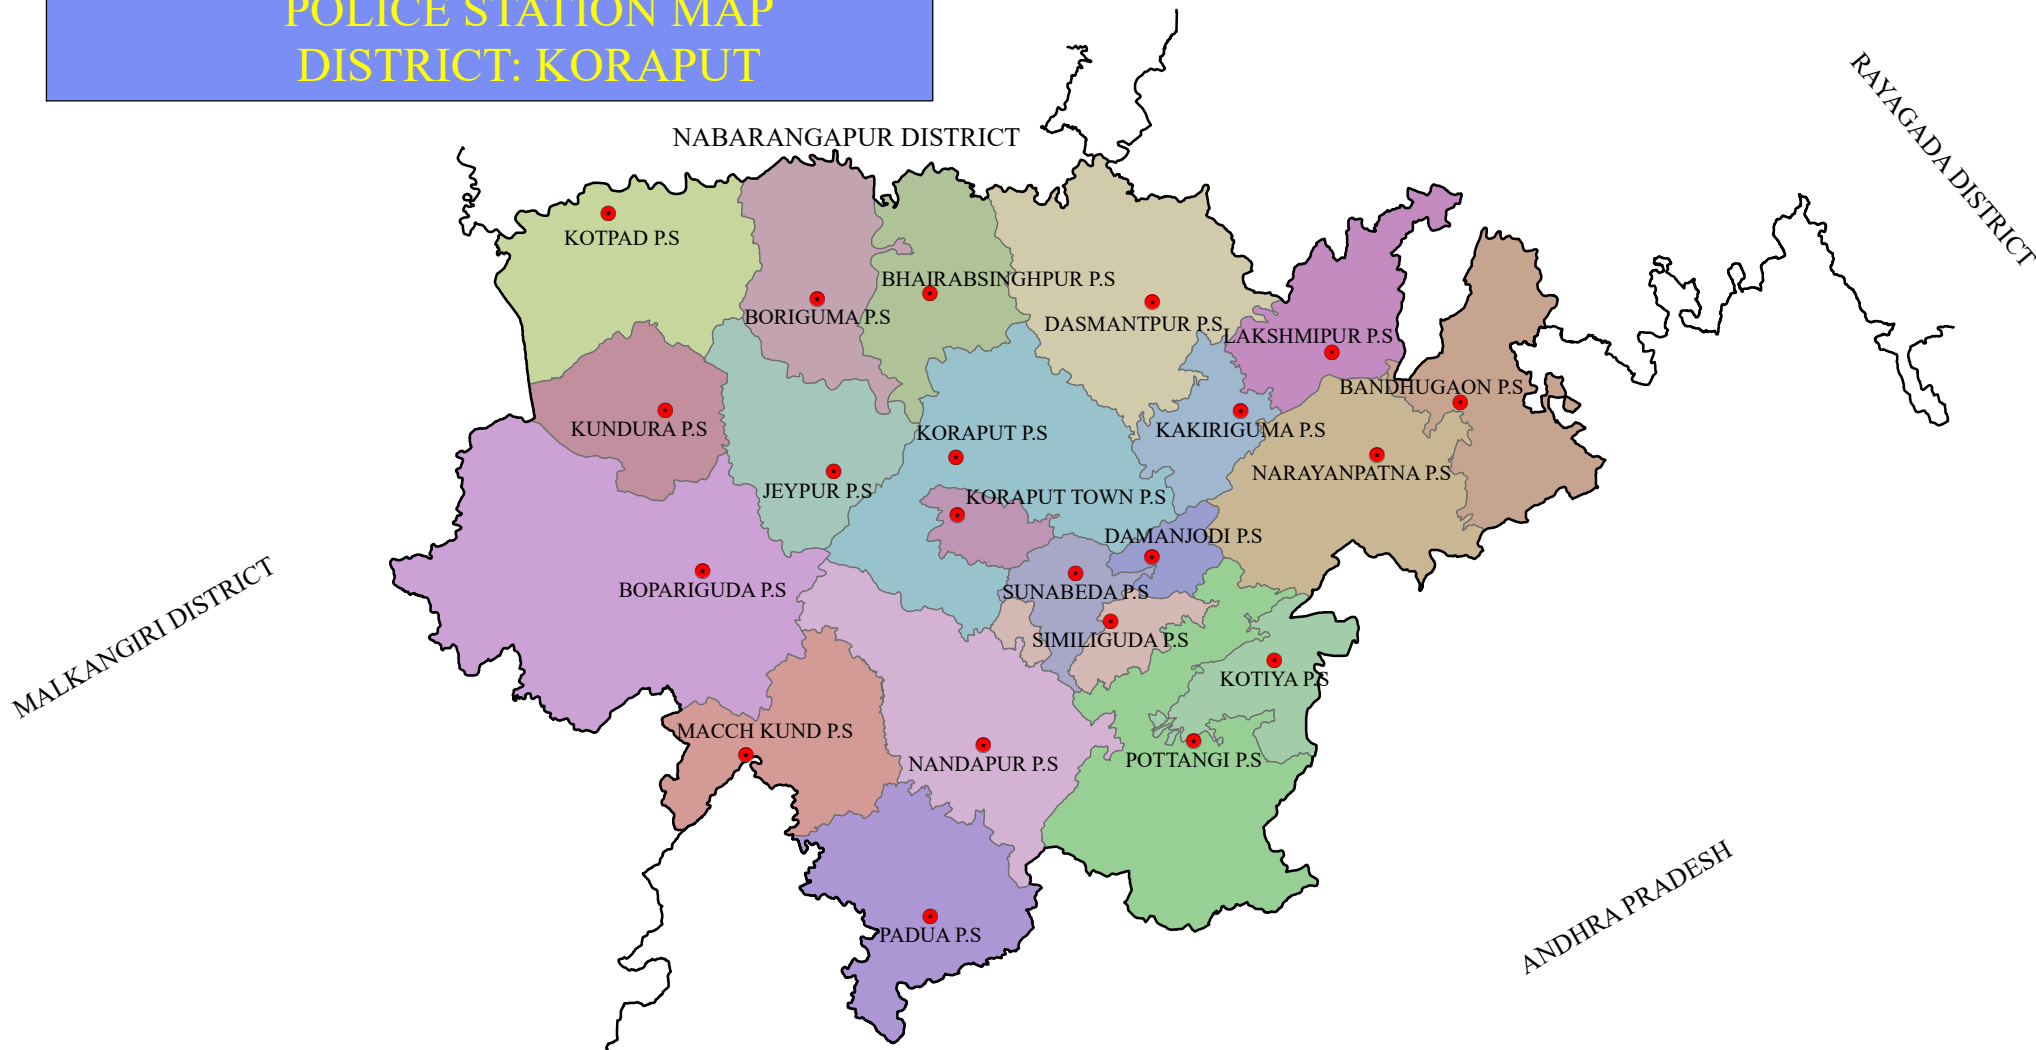

POLICE STATION MAP DISTRICT: KORAPUT

LEGEND

- DISTRICT BOUNDARY
- POLICE STATION BOUNDARY
- POLICE STATION HEAD QUARTER

0 130 260 520 Kilometers

NIC NATIONAL INFORMATICS CENTRE