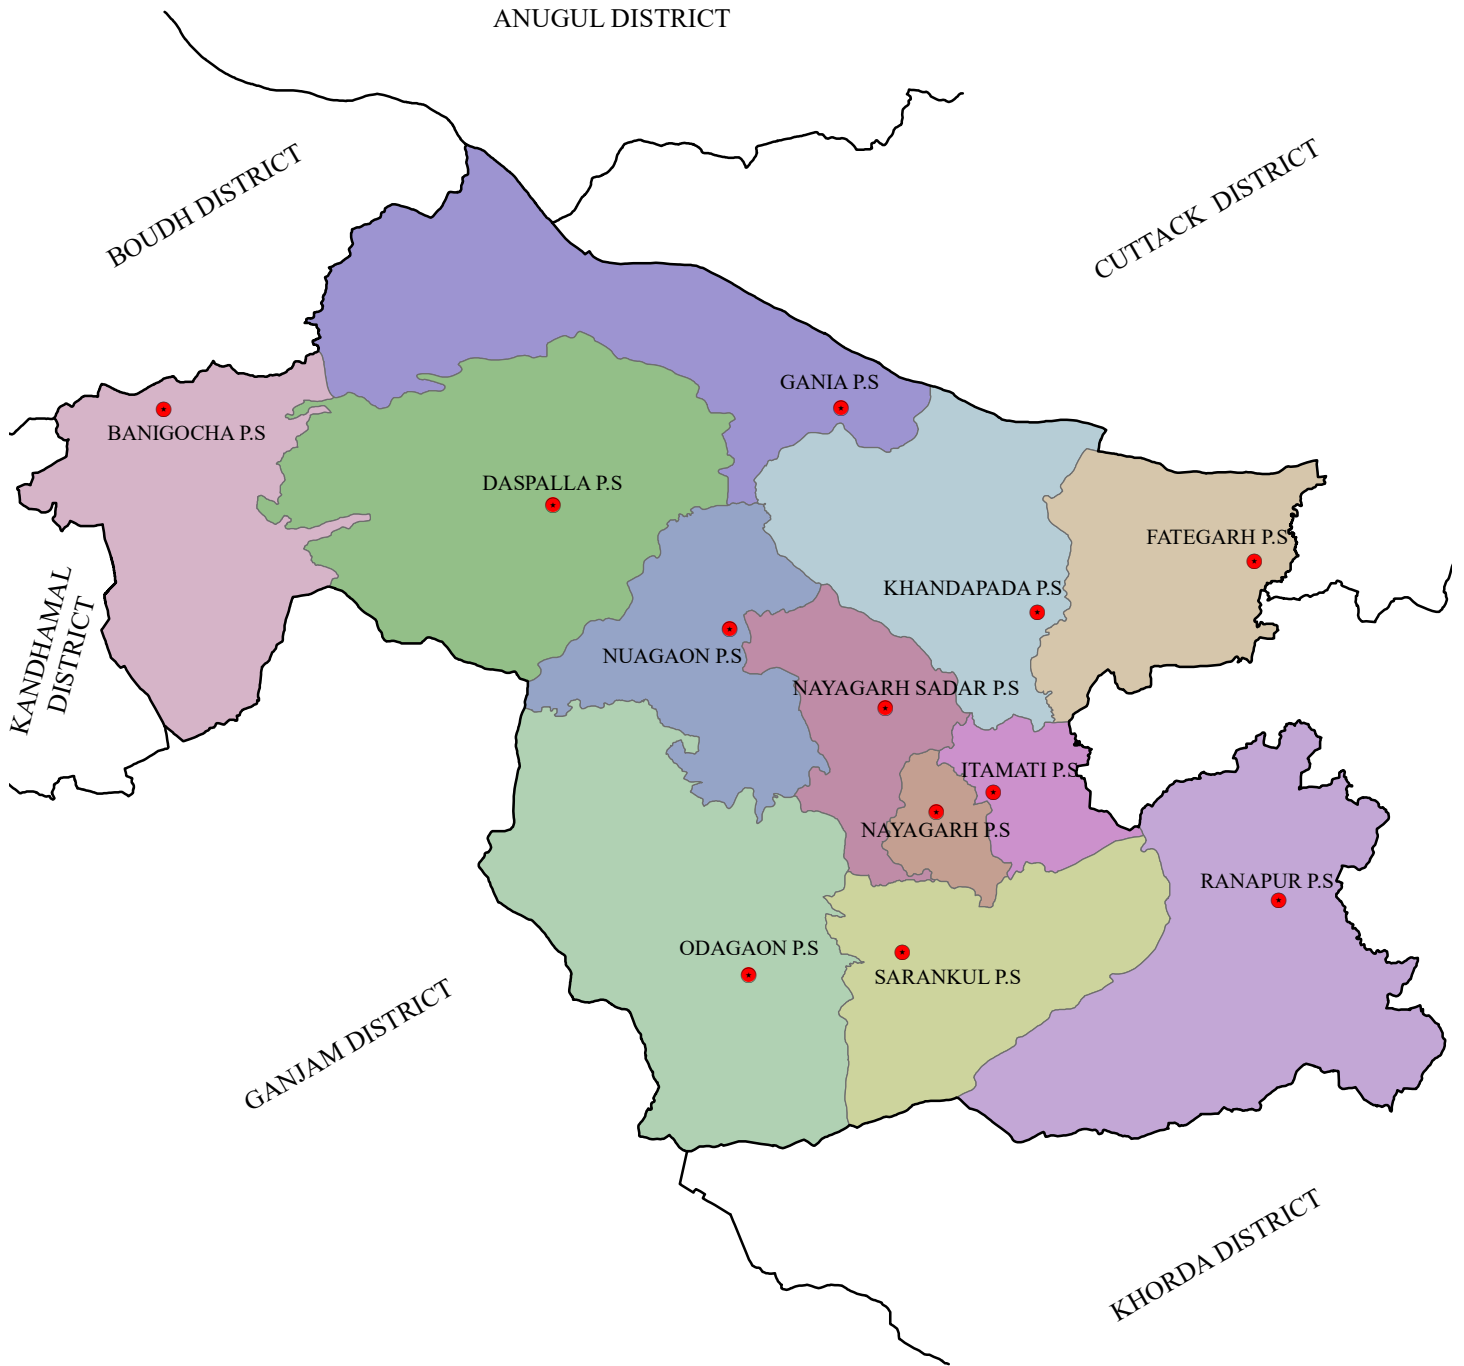

# POLICE STATION MAP DISTRICT: NAYAGARH

## LEGEND

- DISTRICT BOUNDARY
- POLICE STATION BOUNDARY
- POLICE STATION HEAD QUARTER

0 105 210 420 Kilometers