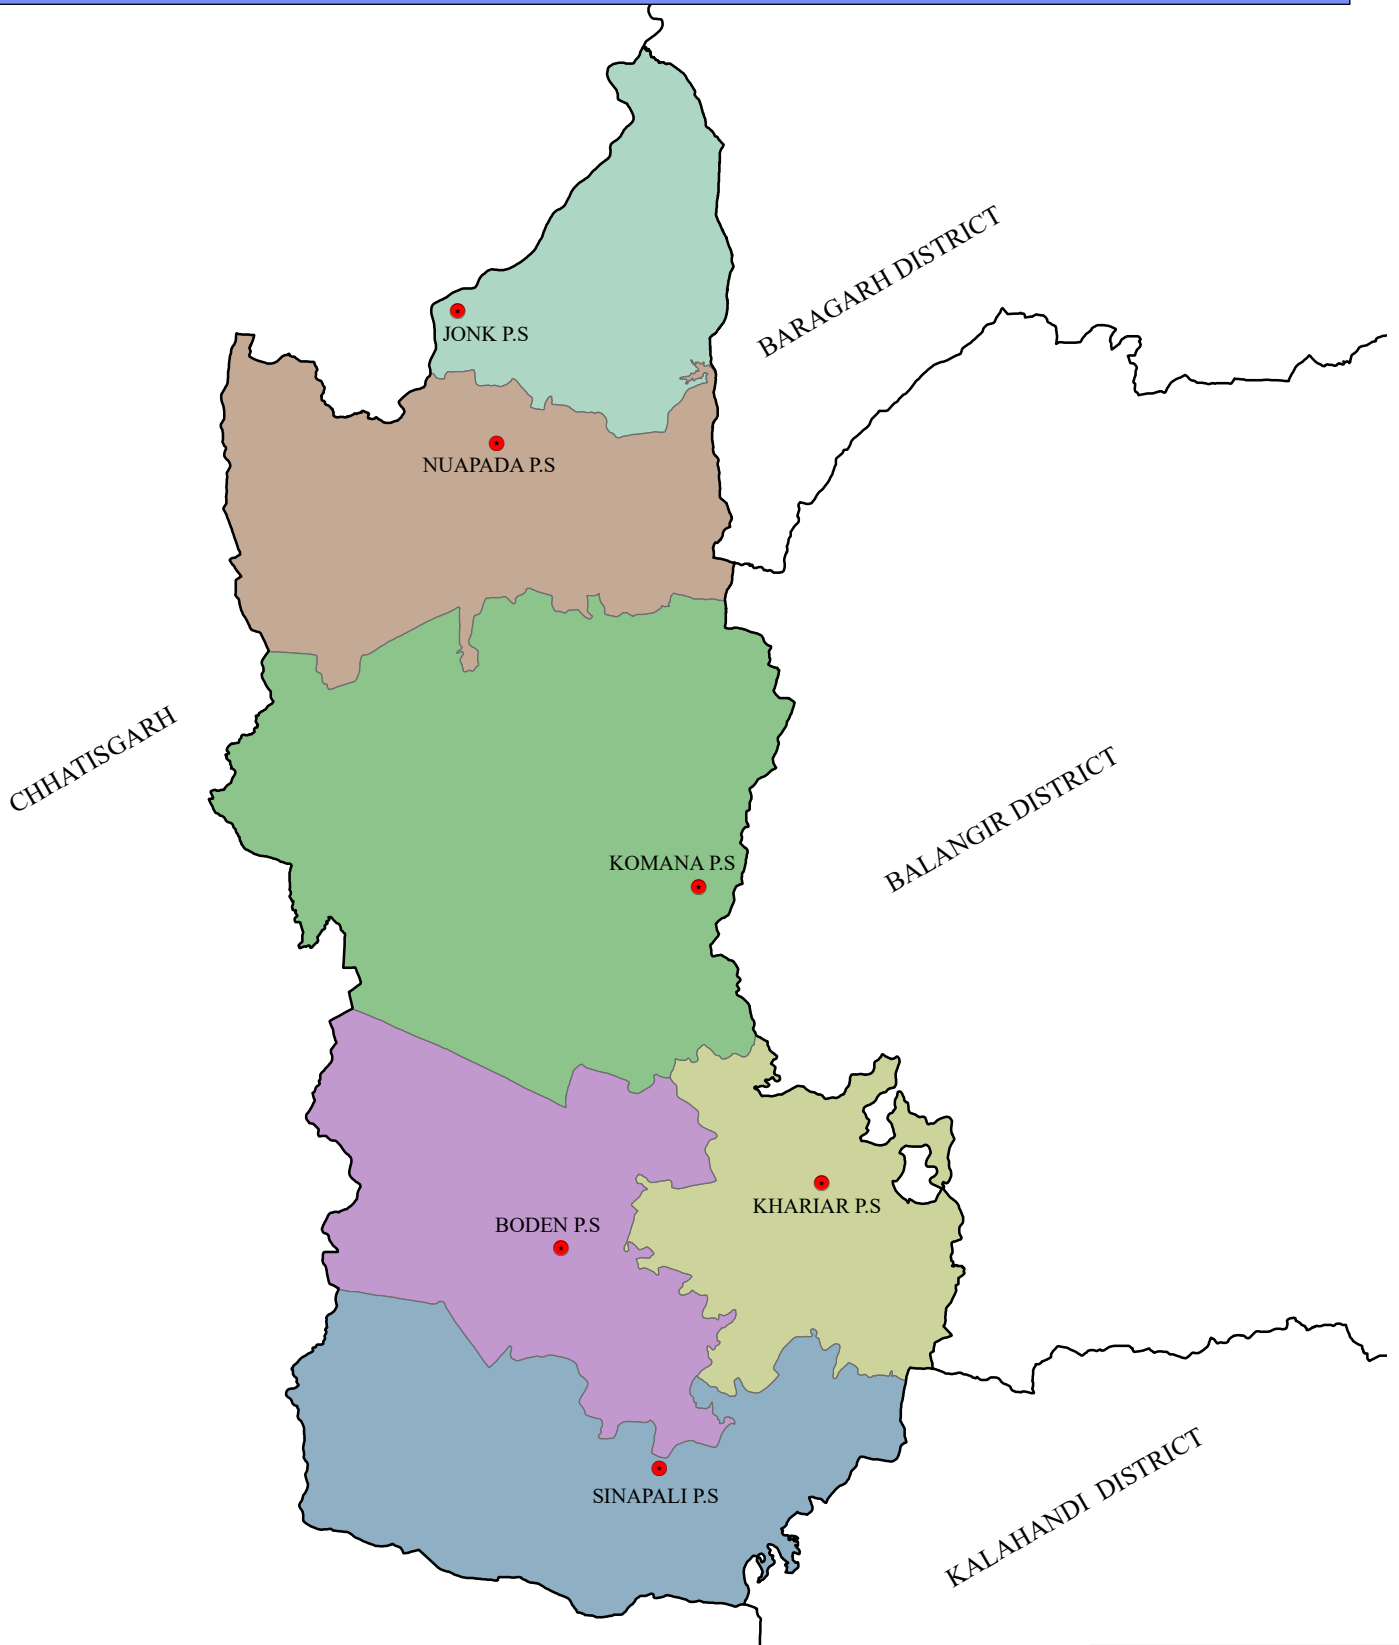

POLICE STATION MAP DISTRICT: NUAPADA

LEGEND

- DISTRICT BOUNDARY
- POLICE STATION BOUNDARY
- POLICE STATION HEAD QUARTER

0 90 180 360 Kilometers