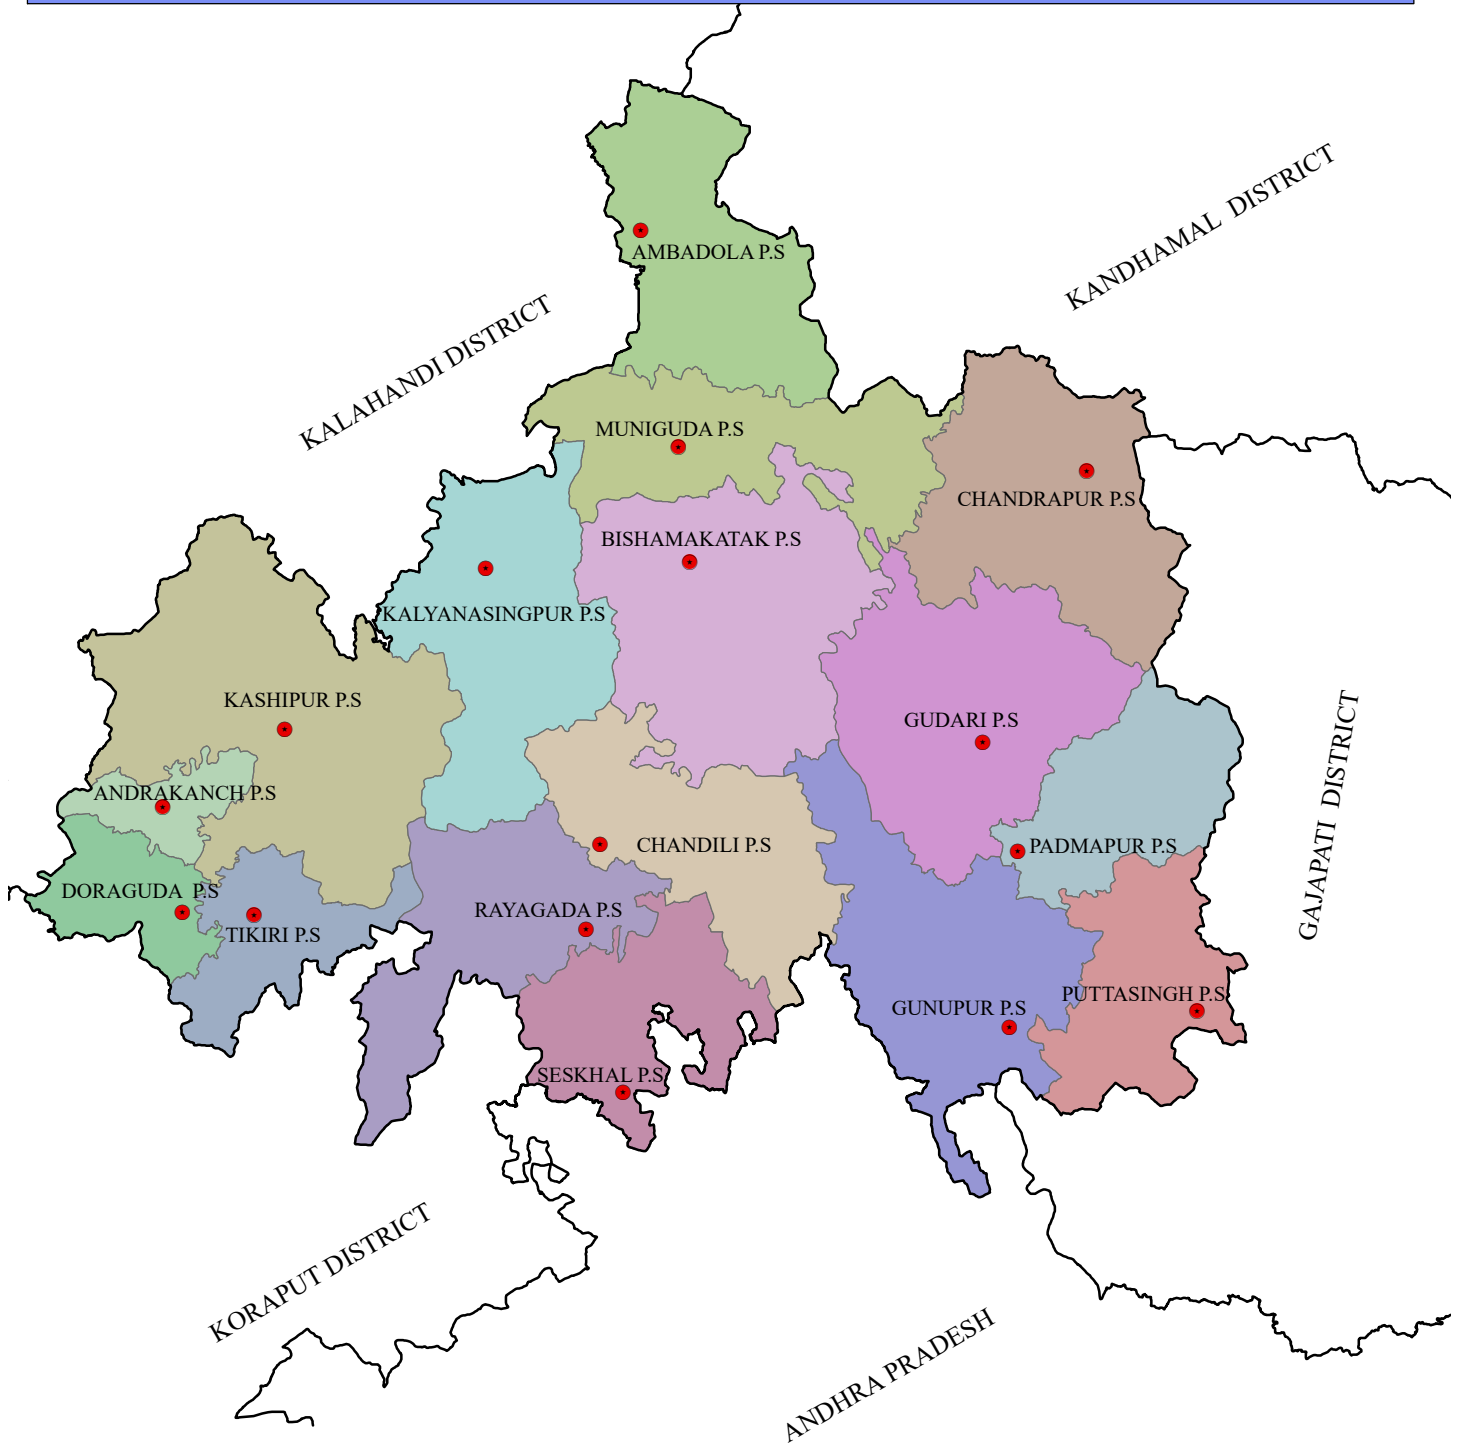

POLICE STATION MAP DISTRICT: RAYAGADA

LEGEND

- DISTRICT BOUNDARY
- POLICE STATION BOUNDARY
- POLICE STATION HEAD QUARTER

0 105 210 420 Kilometers