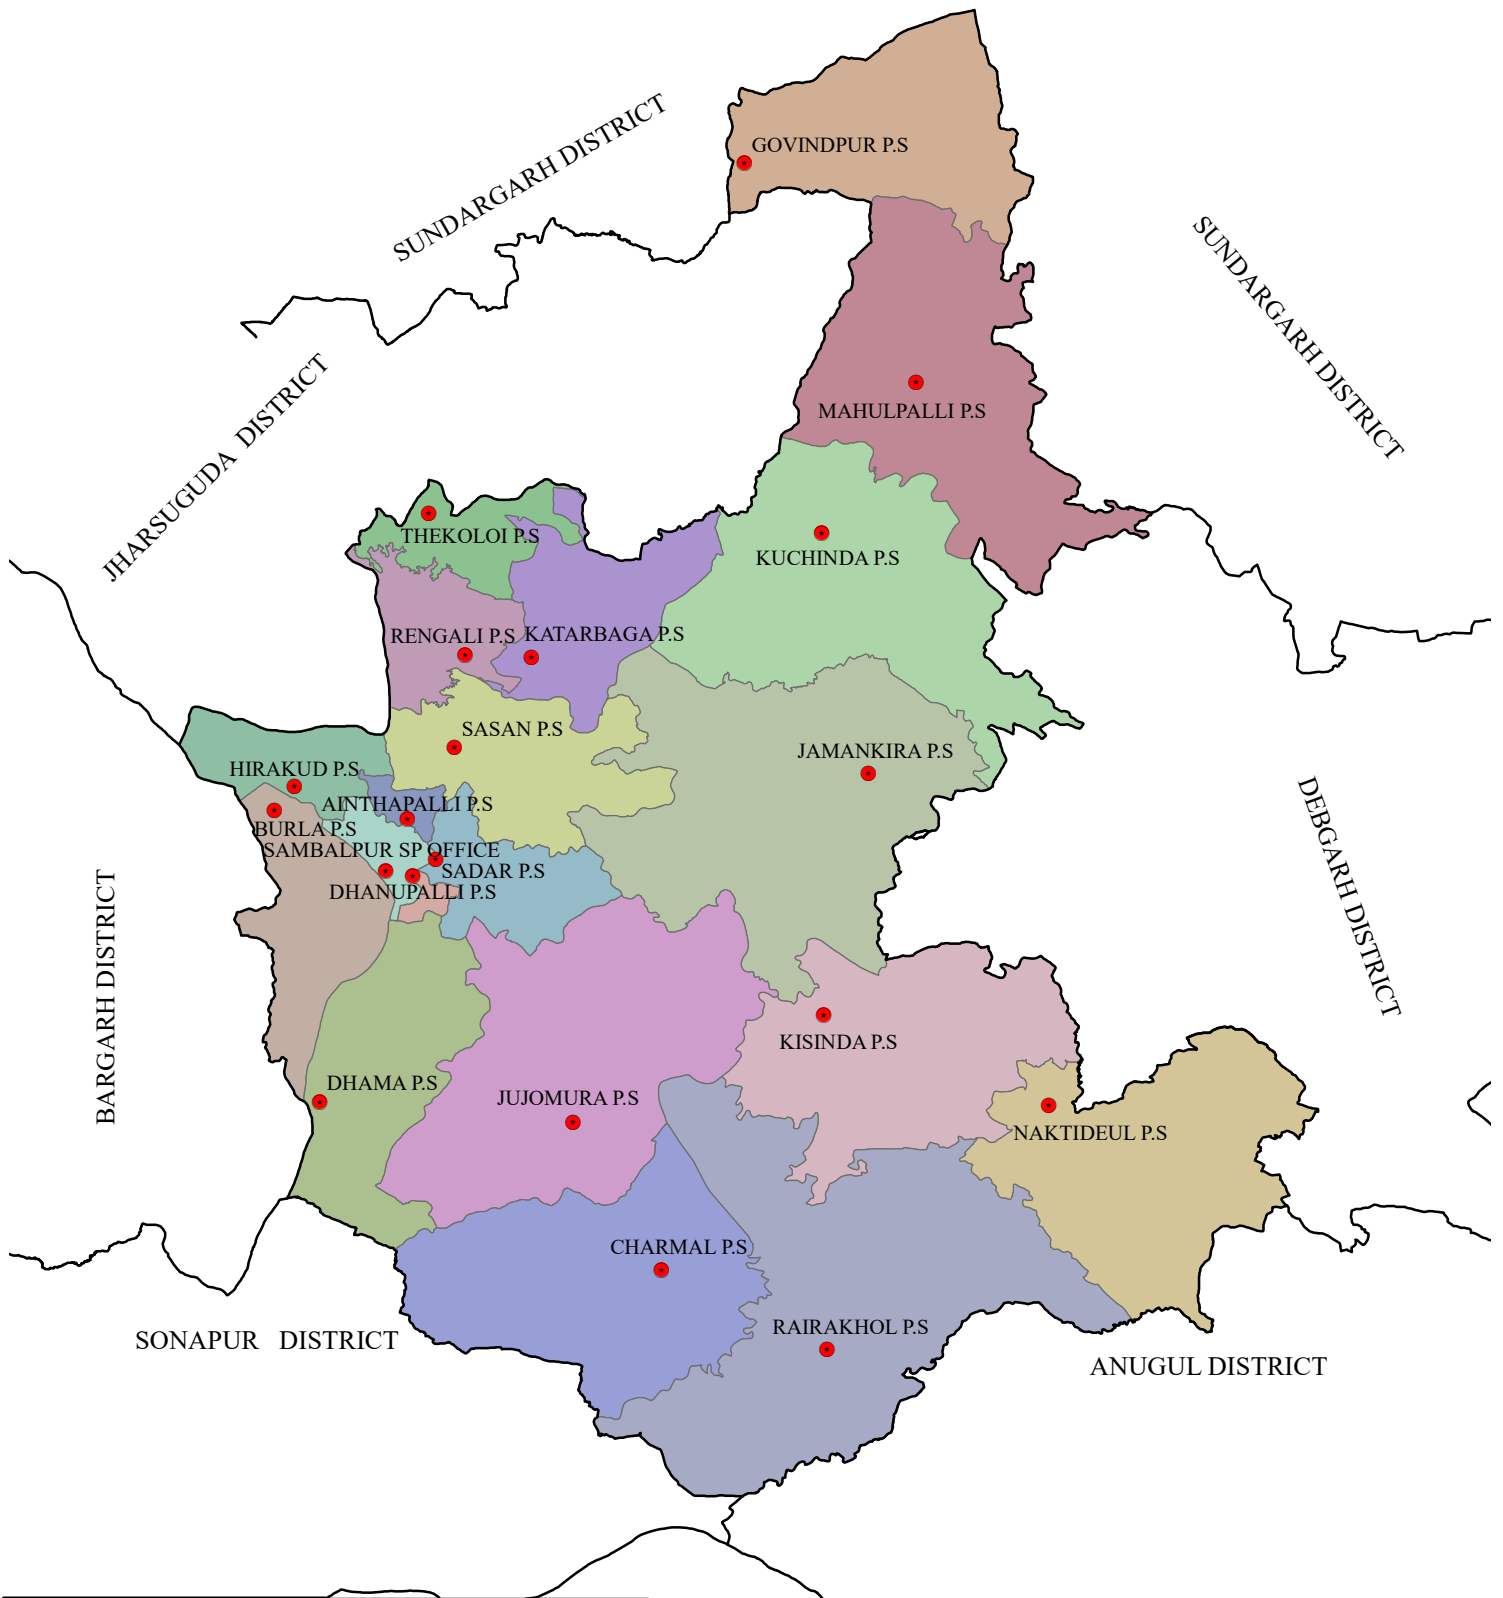

POLICE STATION MAP DISTRICT: SAMBALPUR

LEGEND

- DISTRICT BOUNDARY
- POLICE STATION BOUNDARY
- POLICE STATION HEAD QUARTER

0 105 210 420 Kilometers