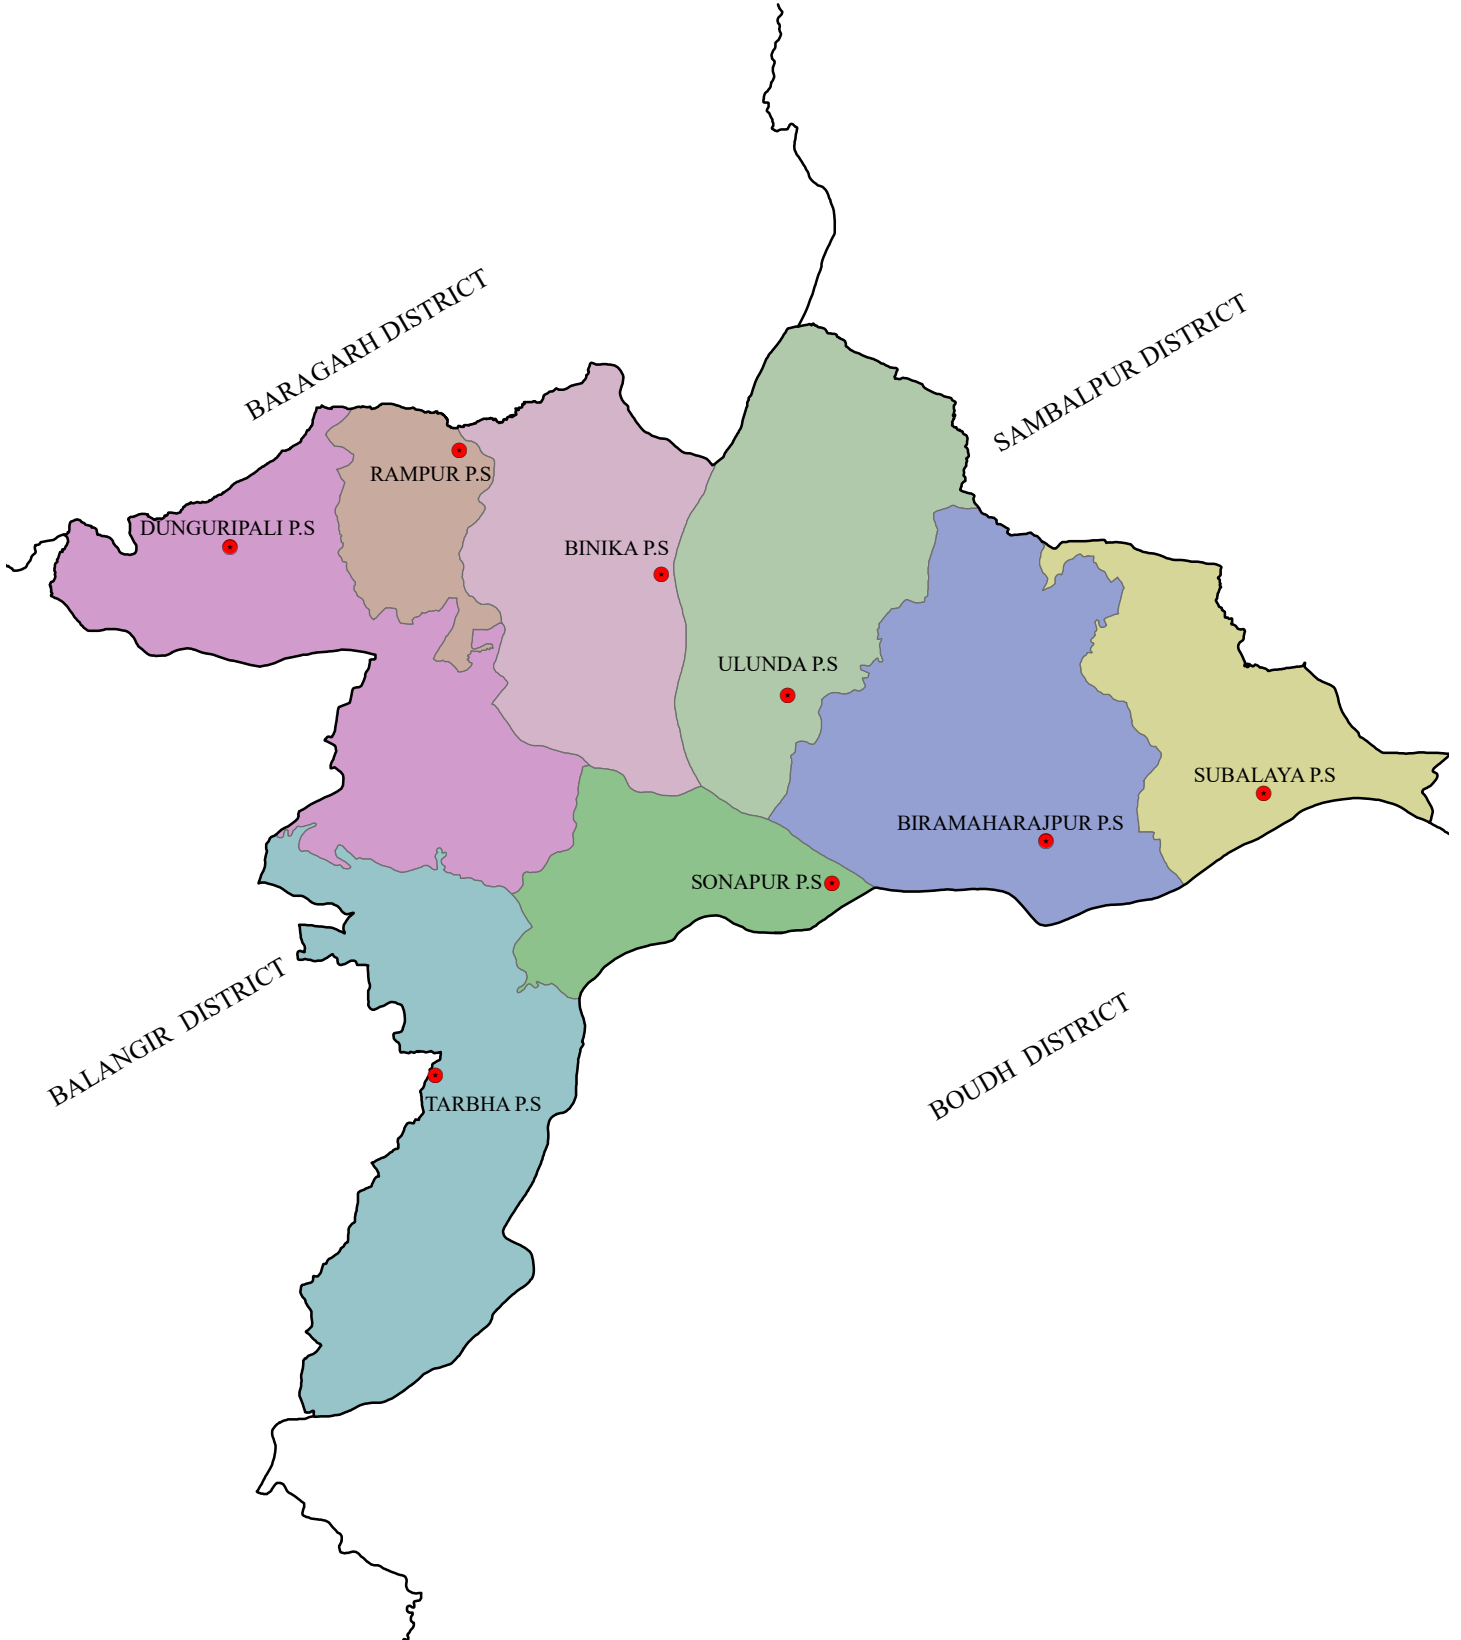

# POLICE STATION MAP

## DISTRICT: SONEPUR

### LEGEND

-  DISTRICT BOUNDARY
-  POLICE STATION BOUNDARY
-  POLICE STATION HEAD QUARTER

0 105 210 420 Kilometers